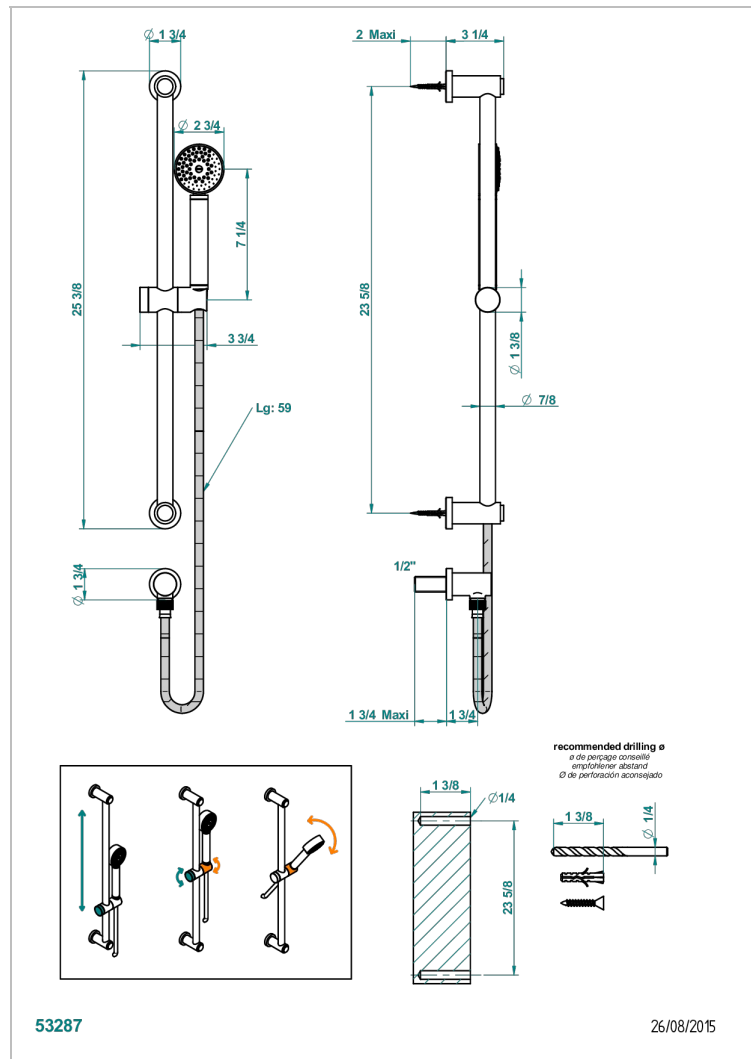

METAMORPHOSE BLACK CERAMIC

G6D-58

Wall mounted stylised handshower, sidebar, hose, hook and elbow

CHARACTERISTIC

- Métamorphose Black Ceramic
- Wall mounted stylised handshower, sidebar, hose, hook and elbow

TECHNICAL SPECS

- Recommandé : 3 bars (max. 5 bars) - Advised : 43,5 psi (max. 72 psi)
- 9,5 l/min à 3 bars (2.5 gpm at 43.5 psi)

AVAILABLE FINITIONS

Antique nickel - H28
Black ceram - D30
Blush PVD - H62
Brass color PVD - H49
Brown bronze color PVD - F33
Gold color PVD - H52

Nickel color PVD - H55
Polished chrome (color finish) - A02
Polished gold (color finish) - F01
Polished nickel - B01
Soft gold - F30
Soft matt gold - F31

Umber PVD - H66
Varnished matt antique red copper (color finish) - H07