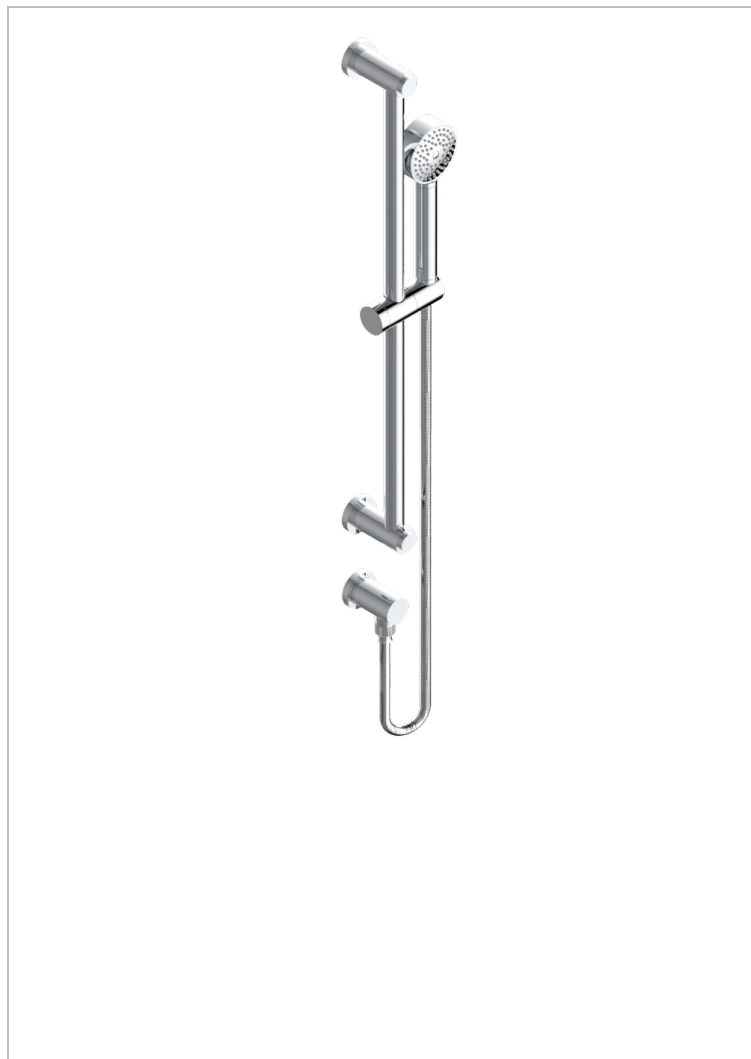

METAMORPHOSE BLACK CERAMIC

G6D-58

Wall mounted stylised handshower, sidebar, hose, hook and elbow

CHARACTERISTIC

- Métamorphose Black Ceramic
- Wall mounted stylised handshower, sidebar, hose, hook and elbow

TECHNICAL SPECS

- Recommandé : 3 bars (max. 5 bars) - Advised : 43,5 psi (max. 72 psi)
- 9,5 l/min à 3 bars (2.5 gpm at 43.5 psi)

AVAILABLE FINITIONS

Antique nickel - H28
Black ceram - D30
Blush PVD - H62
Brass color PVD - H49
Brown bronze color PVD - F33
Gold color PVD - H52

Graphite PVD - H64
Lacquered light bronze - D01
Matt Umber PVD - H67
Matt blush PVD - H60
Matt brass color PVD - H50
Matt brown bronze color PVD - F34

Matt chrome - C02
Matt gold - F07
Matt gold color PVD - H53
Matt graphite PVD - H65
Matt nickel (color finish) - C01
Matt nickel color PVD - H56

Nickel color PVD - H55
Polished chrome (color finish) - A02
Polished gold (color finish) - F01
Polished nickel - B01
Soft gold - F30
Soft matt gold - F31

Umber PVD - H66
Varnished matt antique red copper (color finish) - H07