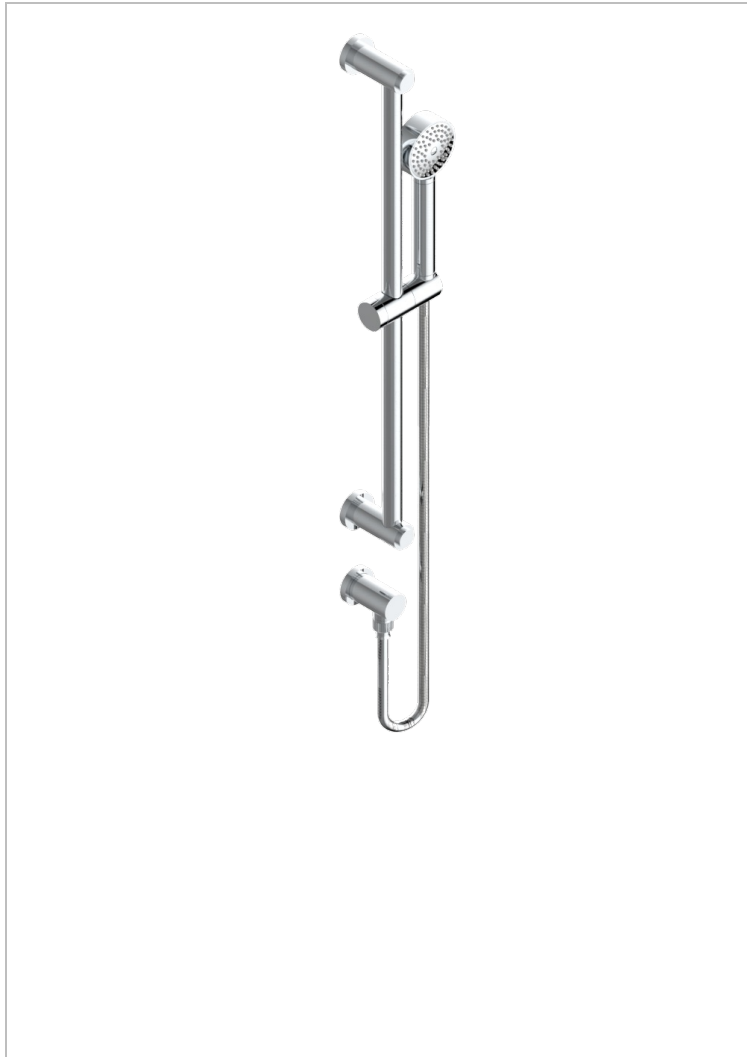

METAMORPHOSE BLACK CERAMIC

G6D-58

Wall mounted stylised handshower, sidebar, hose, hook and elbow

CHARACTERISTIC

- Métamorphose Black Ceramic
- Wall mounted stylised handshower, sidebar, hose, hook and elbow

TECHNICAL SPECS

- Recommandé : 3 bars (max. 5 bars) - Advised : 43,5 psi (max. 72 psi)
- 9,5 l/min à 3 bars (2.5 gpm at 43.5 psi)

AVAILABLE FINITIONS

Antique nickel - H28
Black ceram - D30
Blush PVD - H62
Brass color PVD - H49
Brown bronze color PVD - F33
Gold color PVD - H52

Graphite PVD - H64
Lacquered light bronze - D01
Matt Umber PVD - H67
Matt blush PVD - H60
Matt brass color PVD - H50
Matt brown bronze color PVD - F34

Matt chrome - C02
Matt gold - F07
Matt gold color PVD - H53
Matt graphite PVD - H65
Matt nickel (color finish) - C01
Matt nickel color PVD - H56

Nickel color PVD - H55
Polished chrome (color finish) - A02
Polished gold (color finish) - F01
Polished nickel - B01
Soft gold - F30
Soft matt gold - F31

Umber PVD - H66
Varnished matt antique red copper (color finish) - H07