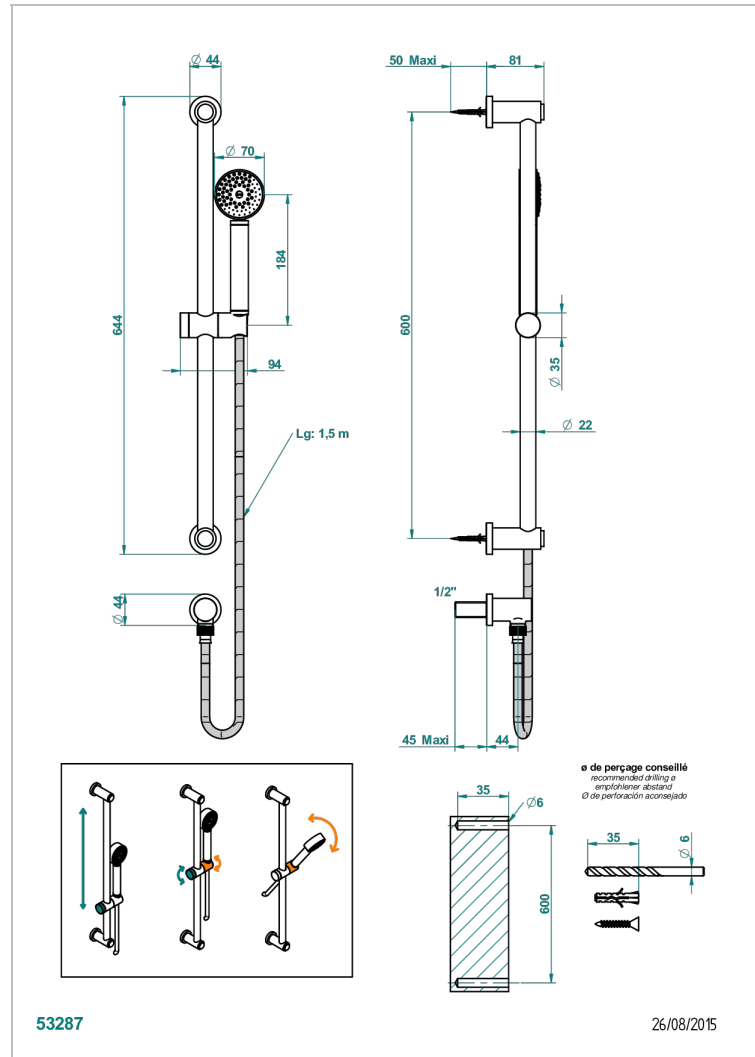

METAMORPHOSE BLACK CERAMIC

G6D-58

Wall mounted stylised handshower, sidebar, hose, hook and elbow

CHARACTERISTIC

- Métamorphose Black Ceramic
- Wall mounted stylised handshower, sidebar, hose, hook and elbow

TECHNICAL SPECS

- Recommandé : 3 bars (max. 5 bars) - Advised : 43,5 psi (max. 72 psi)
- 9,5 l/min à 3 bars (2.5 gpm at 43.5 psi)

AVAILABLE FINITIONS

Antique nickel - H28
Black ceram - D30
Blush PVD - H62
Brass color PVD - H49
Brown bronze color PVD - F33
Gold color PVD - H52

Nickel color PVD - H55
Polished chrome (color finish) - A02
Polished gold (color finish) - F01
Polished nickel - B01
Soft gold - F30
Soft matt gold - F31

Umber PVD - H66
Varnished matt antique red copper (color finish) - H07