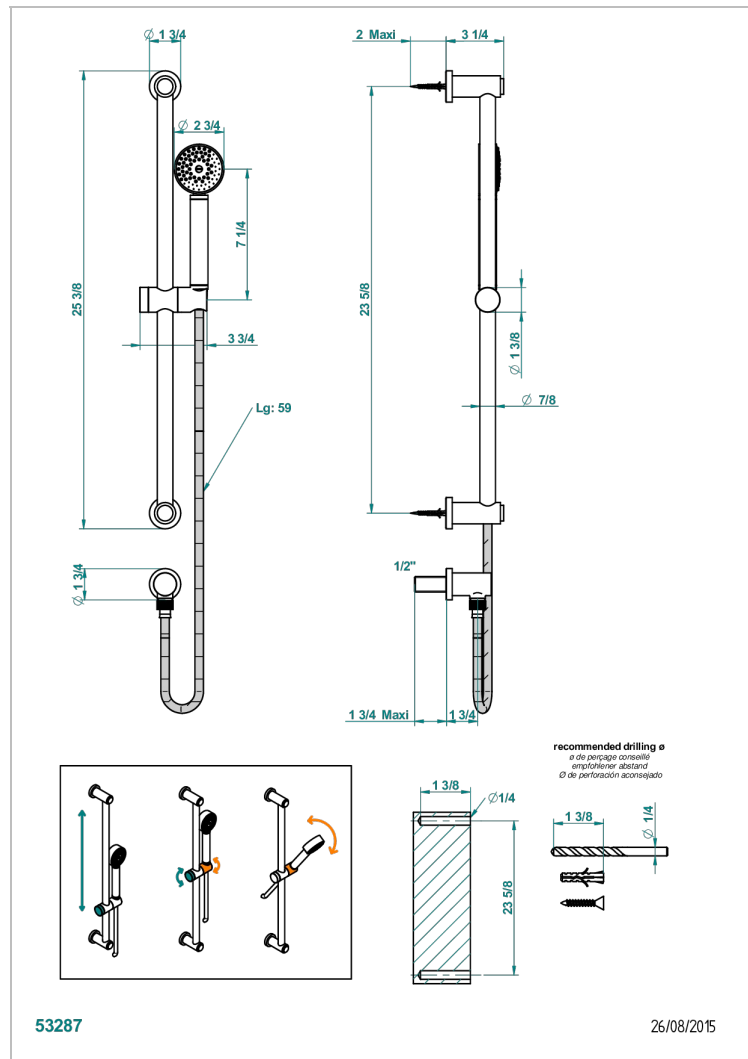

# METAMORPHOSE BLACK CERAMIC

G6D-58

Wall mounted stylised handshower, sidebar, hose, hook and elbow

## CHARACTERISTIC

- Métamorphose Black Ceramic
- Wall mounted stylised handshower, sidebar, hose, hook and elbow

## TECHNICAL SPECS

- Recommandé : 3 bars (max. 5 bars) - Advised : 43,5 psi (max. 72 psi)
- 9,5 l/min à 3 bars (2.5 gpm at 43.5 psi)