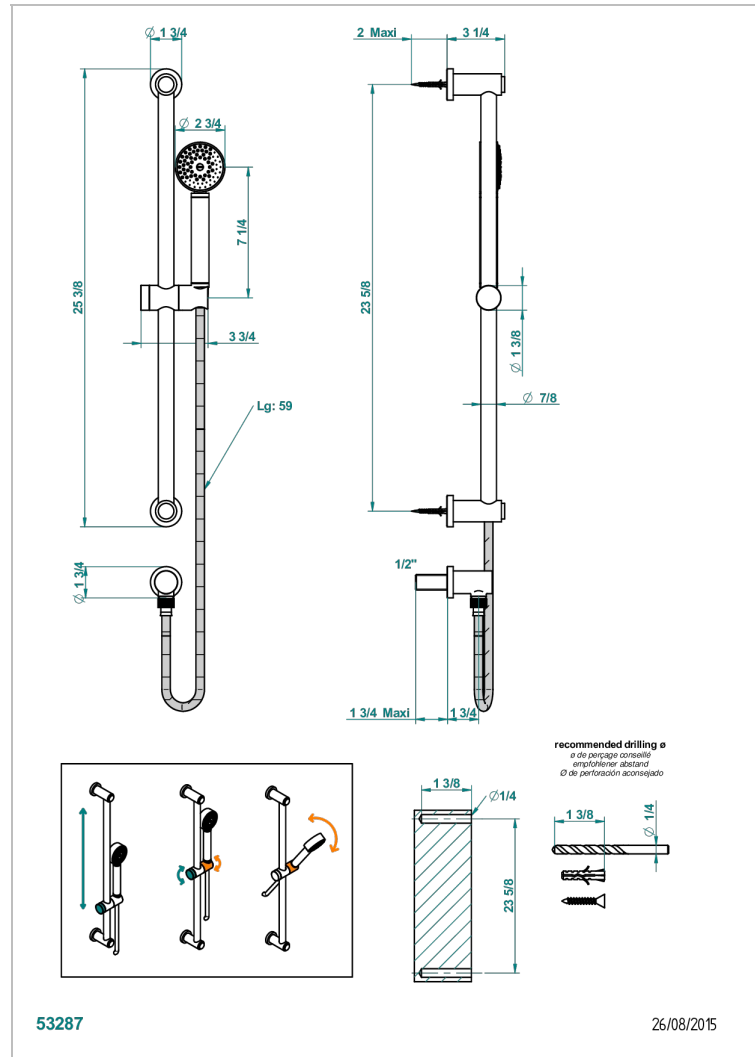

METAMORPHOSE BLACK CERAMIC

G6D-58

Wall mounted stylised handshower, sidebar, hose, hook and elbow

CHARACTERISTIC

- Métamorphose Black Ceramic
- Wall mounted stylised handshower, sidebar, hose, hook and elbow

TECHNICAL SPECS

- Recommandé : 3 bars (max. 5 bars) - Advised : 43,5 psi (max. 72 psi)
- 9,5 l/min à 3 bars (2.5 gpm at 43.5 psi)

AVAILABLE FINITIONS

Antique nickel - H28
Black ceram - D30
Blush PVD - H62
Brass color PVD - H49
Brown bronze color PVD - F33
Gold color PVD - H52

Nickel color PVD - H55
Polished chrome (color finish) - A02
Polished gold (color finish) - F01
Polished nickel - B01
Soft gold - F30
Soft matt gold - F31

Umber PVD - H66
Varnished matt antique red copper (color finish) - H07