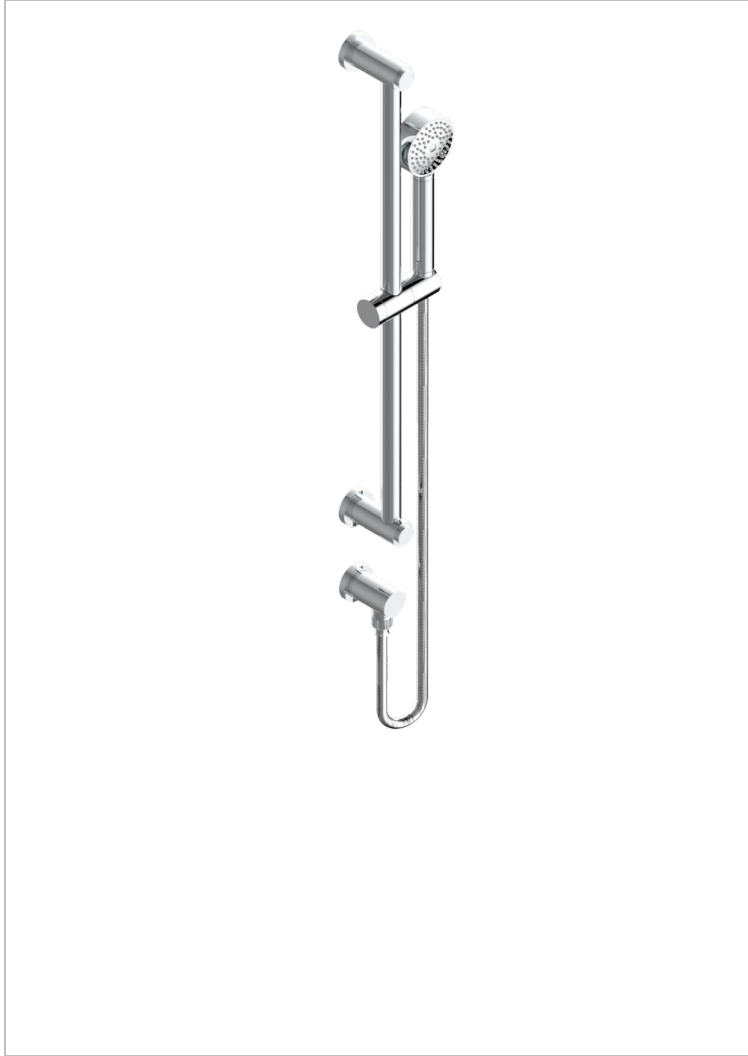

METAMORPHOSE CARBON

G6C-58

Wall mounted stylised handshower, sidebar, hose, hook and elbow

THG[®]
PARIS

CHARACTERISTIC

- Métamorphose Carbon
- Wall mounted stylised handshower, sidebar, hose, hook and elbow

TECHNICAL SPECS

- Recommandé : 3 bars (max. 5 bars) - Advised : 43,5 psi (max. 72 psi)
- 9,5 l/min à 3 bars (2.5 gpm at 43.5 psi)

AVAILABLE FINITIONS

Antique nickel - H28
Black ceram - D30
Blush PVD - H62
Brass color PVD - H49
Brown bronze color PVD - F33
Gold color PVD - H52

Graphite PVD - H64
Lacquered light bronze - D01
Matt Umber PVD - H67
Matt blush PVD - H60
Matt brass color PVD - H50
Matt brown bronze color PVD - F34

Matt chrome - C02
Matt gold - F07
Matt gold color PVD - H53
Matt graphite PVD - H65
Matt nickel (color finish) - C01
Matt nickel color PVD - H56

Nickel color PVD - H55
Polished chrome (color finish) - A02
Polished gold (color finish) - F01
Polished nickel - B01
Soft gold - F30
Soft matt gold - F31

Umber PVD - H66
Varnished matt antique red copper (color finish) - H07