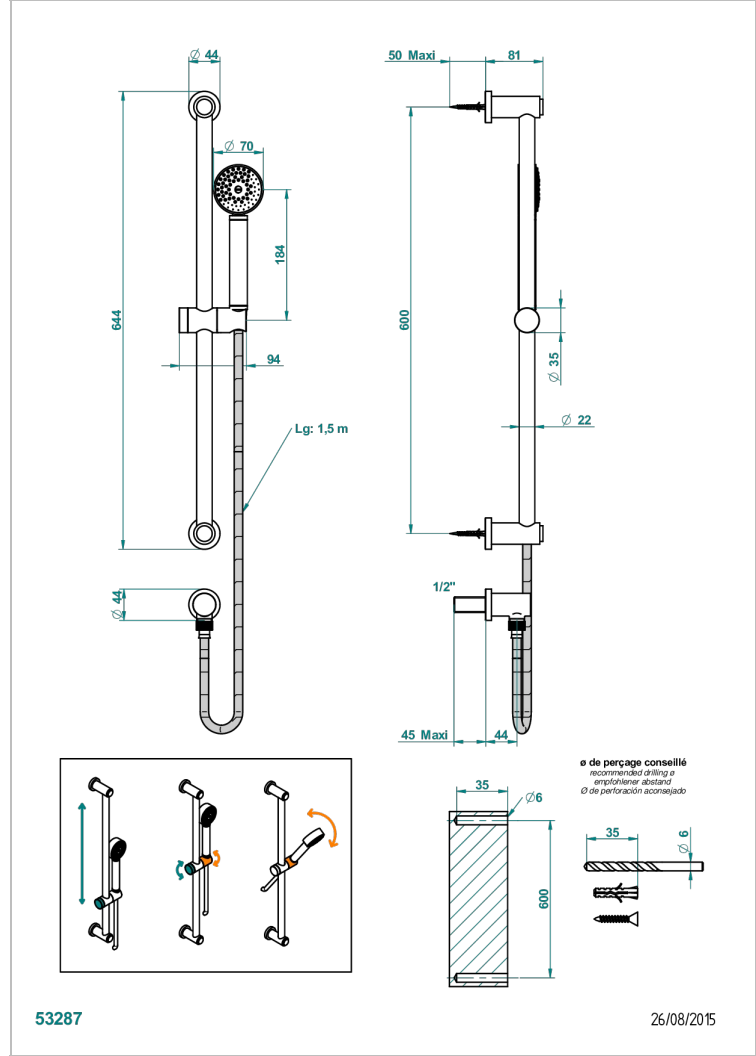

METAMORPHOSE CARBON

G6C-58

Wall mounted stylised handshower, sidebar, hose, hook and elbow

THG[®]
PARIS

CHARACTERISTIC

- Métamorphose Carbon
- Wall mounted stylised handshower, sidebar, hose, hook and elbow

TECHNICAL SPECS

- Recommandé : 3 bars (max. 5 bars) - Advised : 43,5 psi (max. 72 psi)
- 9,5 l/min à 3 bars (2.5 gpm at 43.5 psi)

AVAILABLE FINITIONS

Antique nickel - H28
Black ceram - D30
Blush PVD - H62
Brass color PVD - H49
Brown bronze color PVD - F33
Gold color PVD - H52

Nickel color PVD - H55
Polished chrome (color finish) - A02
Polished gold (color finish) - F01
Polished nickel - B01
Soft gold - F30
Soft matt gold - F31

Umber PVD - H66
Varnished matt antique red copper (color finish) - H07