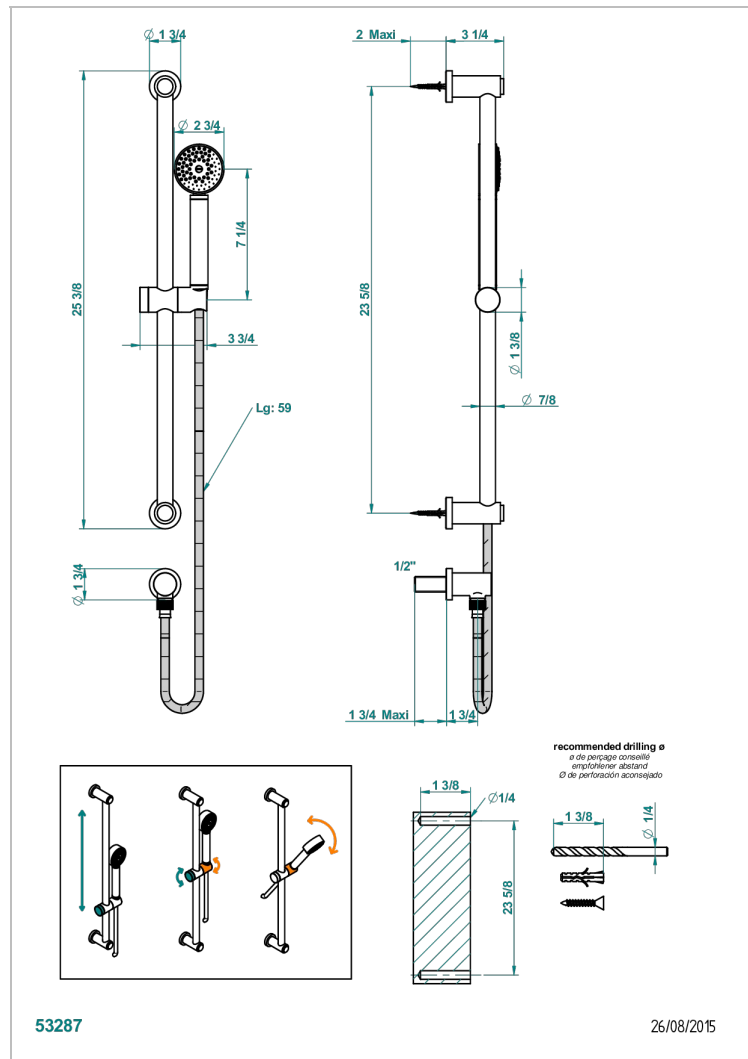

METAMORPHOSE CARBON

G6C-58

Wall mounted stylised handshower, sidebar, hose, hook and elbow

CHARACTERISTIC

- Métamorphose Carbon
- Wall mounted stylised handshower, sidebar, hose, hook and elbow

TECHNICAL SPECS

- Recommandé : 3 bars (max. 5 bars) - Advised : 43,5 psi (max. 72 psi)
- 9,5 l/min à 3 bars (2.5 gpm at 43.5 psi)

AVAILABLE FINITIONS

Antique nickel - H28
Black ceram - D30
Blush PVD - H62
Brass color PVD - H49
Brown bronze color PVD - F33
Gold color PVD - H52

Nickel color PVD - H55
Polished chrome (color finish) - A02
Polished gold (color finish) - F01
Polished nickel - B01
Soft gold - F30
Soft matt gold - F31

Umber PVD - H66
Varnished matt antique red copper (color finish) - H07