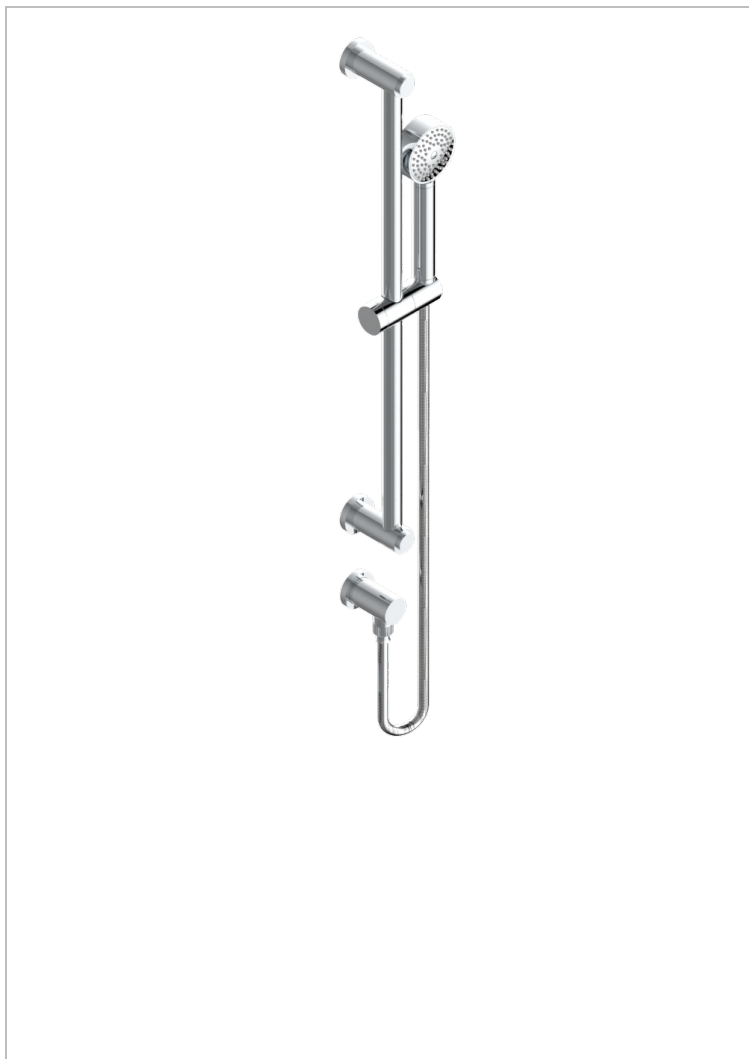

METAMORPHOSE CARBON

G6C-58

Wall mounted stylised handshower, sidebar, hose, hook and elbow

CHARACTERISTIC

- Métamorphose Carbon
- Wall mounted stylised handshower, sidebar, hose, hook and elbow

TECHNICAL SPECS

- Recommandé : 3 bars (max. 5 bars) - Advised : 43,5 psi (max. 72 psi)
- 9,5 l/min à 3 bars (2.5 gpm at 43.5 psi)

AVAILABLE FINITIONS

Antique nickel - H28
Black ceram - D30
Blush PVD - H62
Brass color PVD - H49
Brown bronze color PVD - F33
Gold color PVD - H52

Graphite PVD - H64
Lacquered light bronze - D01
Matt Umber PVD - H67
Matt blush PVD - H60
Matt brass color PVD - H50
Matt brown bronze color PVD - F34

Matt chrome - C02
Matt gold - F07
Matt gold color PVD - H53
Matt graphite PVD - H65
Matt nickel (color finish) - C01
Matt nickel color PVD - H56

Nickel color PVD - H55
Polished chrome (color finish) - A02
Polished gold (color finish) - F01
Polished nickel - B01
Soft gold - F30
Soft matt gold - F31

Umber PVD - H66
Varnished matt antique red copper (color finish) - H07