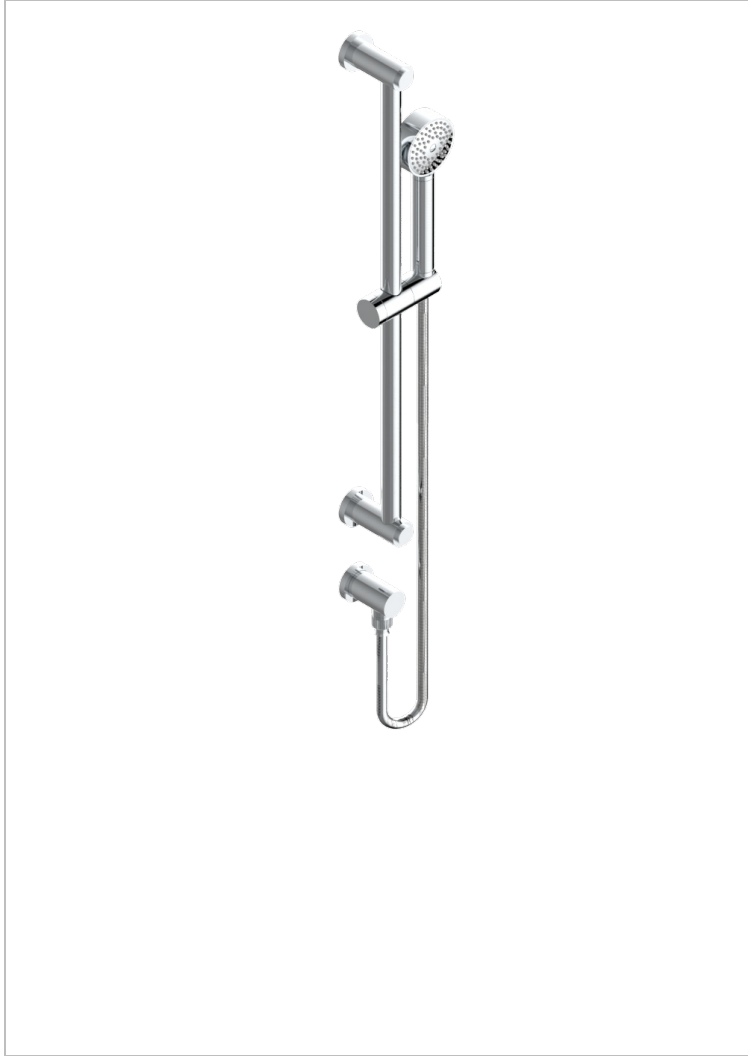

METAMORPHOSE CARBON

G6C-58

Wall mounted stylised handshower, sidebar, hose, hook and elbow

CHARACTERISTIC

- Métamorphose Carbon
- Wall mounted stylised handshower, sidebar, hose, hook and elbow

TECHNICAL SPECS

- Recommandé : 3 bars (max. 5 bars) - Advised : 43,5 psi (max. 72 psi)
- 9,5 l/min à 3 bars (2.5 gpm at 43.5 psi)

AVAILABLE FINITIONS

Antique nickel - H28
Black ceram - D30
Blush PVD - H62
Brass color PVD - H49
Brown bronze color PVD - F33
Gold color PVD - H52

Graphite PVD - H64
Lacquered light bronze - D01
Matt Umber PVD - H67
Matt blush PVD - H60
Matt brass color PVD - H50
Matt brown bronze color PVD - F34

Matt chrome - C02
Matt gold - F07
Matt gold color PVD - H53
Matt graphite PVD - H65
Matt nickel (color finish) - C01
Matt nickel color PVD - H56

Nickel color PVD - H55
Polished chrome (color finish) - A02
Polished gold (color finish) - F01
Polished nickel - B01
Soft gold - F30
Soft matt gold - F31

Umber PVD - H66
Varnished matt antique red copper (color finish) - H07