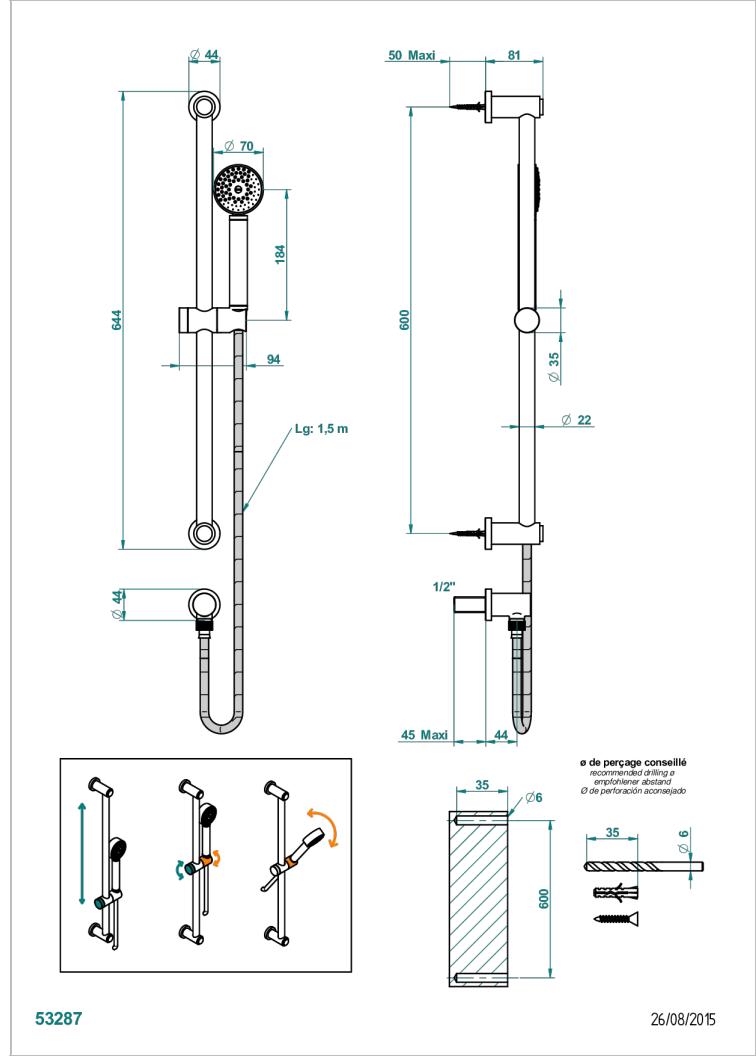

METAMORPHOSE CARBON

G6C-58

Wall mounted stylised handshower, sidebar, hose, hook and elbow

CHARACTERISTIC

- Métamorphose Carbon
- Wall mounted stylised handshower, sidebar, hose, hook and elbow

TECHNICAL SPECS

- Recommandé : 3 bars (max. 5 bars) - Advised : 43,5 psi (max. 72 psi)
- 9,5 l/min à 3 bars (2.5 gpm at 43.5 psi)

AVAILABLE FINITIONS

Antique nickel - H28
Black ceram - D30
Blush PVD - H62
Brass color PVD - H49
Brown bronze color PVD - F33
Gold color PVD - H52

Nickel color PVD - H55
Polished chrome (color finish) - A02
Polished gold (color finish) - F01
Polished nickel - B01
Soft gold - F30
Soft matt gold - F31

Umber PVD - H66
Varnished matt antique red copper (color finish) - H07