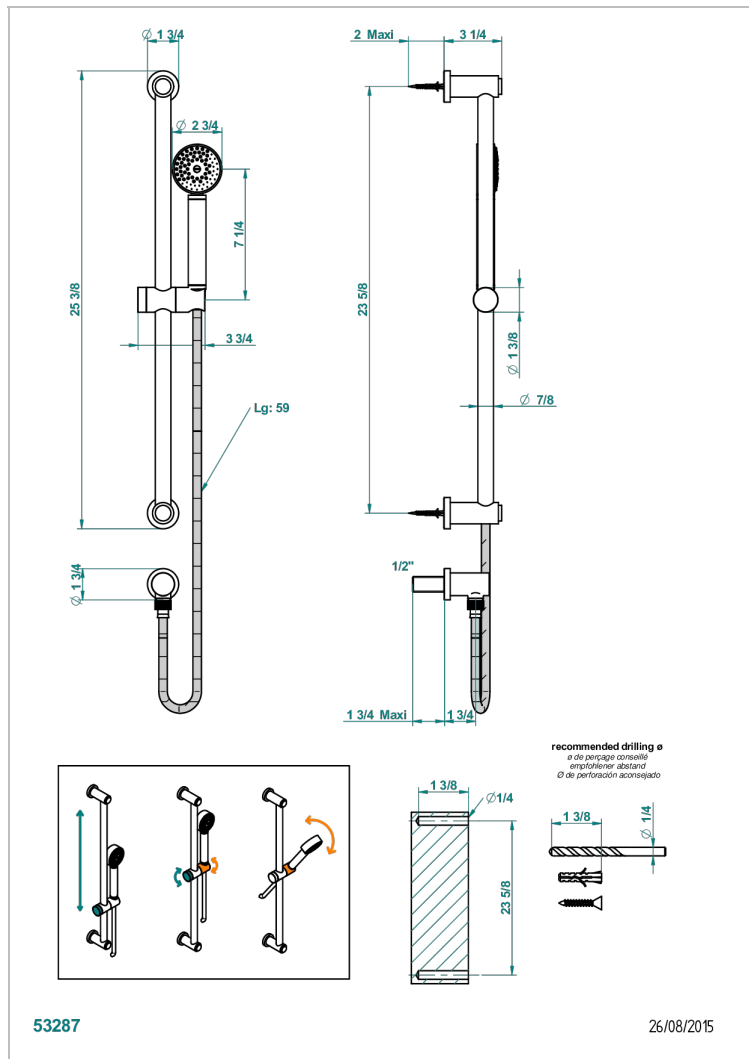

METAMORPHOSE CARBON

G6C-58

Wall mounted stylised handshower, sidebar, hose, hook and elbow

CHARACTERISTIC

- Métamorphose Carbon
- Wall mounted stylised handshower, sidebar, hose, hook and elbow

TECHNICAL SPECS

- Recommandé : 3 bars (max. 5 bars) - Advised : 43,5 psi (max. 72 psi)
- 9,5 l/min à 3 bars (2.5 gpm at 43.5 psi)

AVAILABLE FINITIONS

Antique nickel - H28
Black ceram - D30
Blush PVD - H62
Brass color PVD - H49
Brown bronze color PVD - F33
Gold color PVD - H52

Nickel color PVD - H55
Polished chrome (color finish) - A02
Polished gold (color finish) - F01
Polished nickel - B01
Soft gold - F30
Soft matt gold - F31

Umber PVD - H66
Varnished matt antique red copper (color finish) - H07