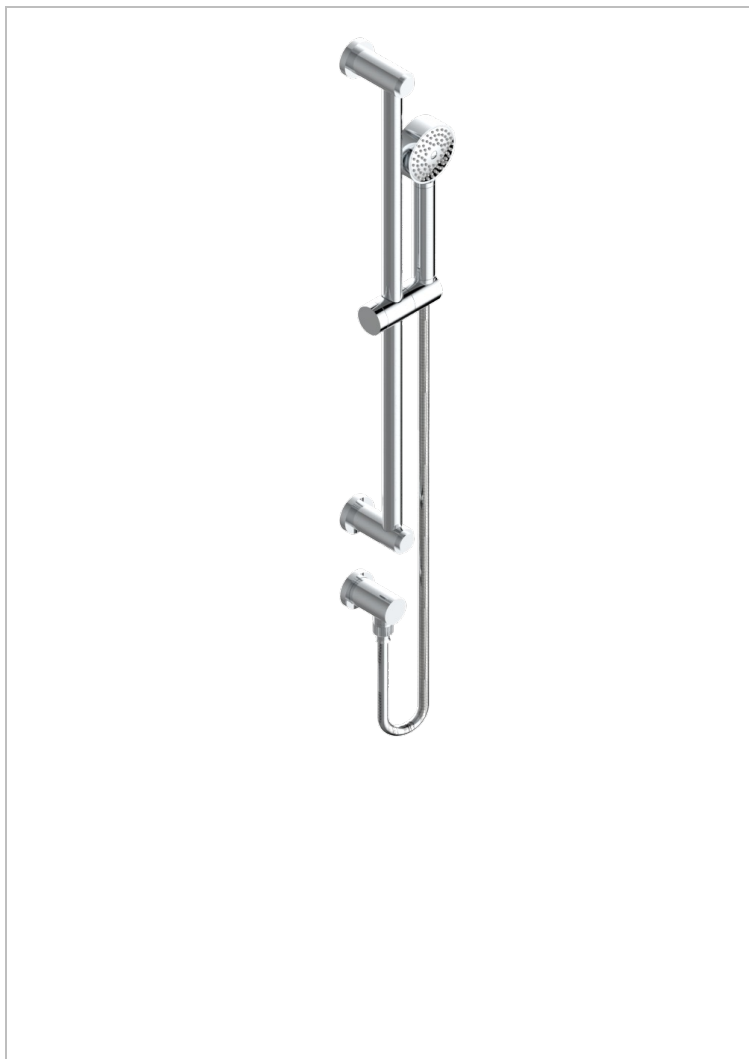

# METAMORPHOSE CARBON

G6C-58

Wall mounted stylised handshower, sidebar, hose, hook and elbow

## CHARACTERISTIC

- Métamorphose Carbon
- Wall mounted stylised handshower, sidebar, hose, hook and elbow

## AVAILABLE FINITIONS

Antique nickel - H28  
Black ceram - D30  
Blush PVD - H62  
Brass color PVD - H49  
Brown bronze color PVD - F33  
Gold color PVD - H52

Graphite PVD - H64  
Lacquered light bronze - D01  
Matt Umber PVD - H67  
Matt blush PVD - H60  
Matt brass color PVD - H50  
Matt brown bronze color PVD - F34