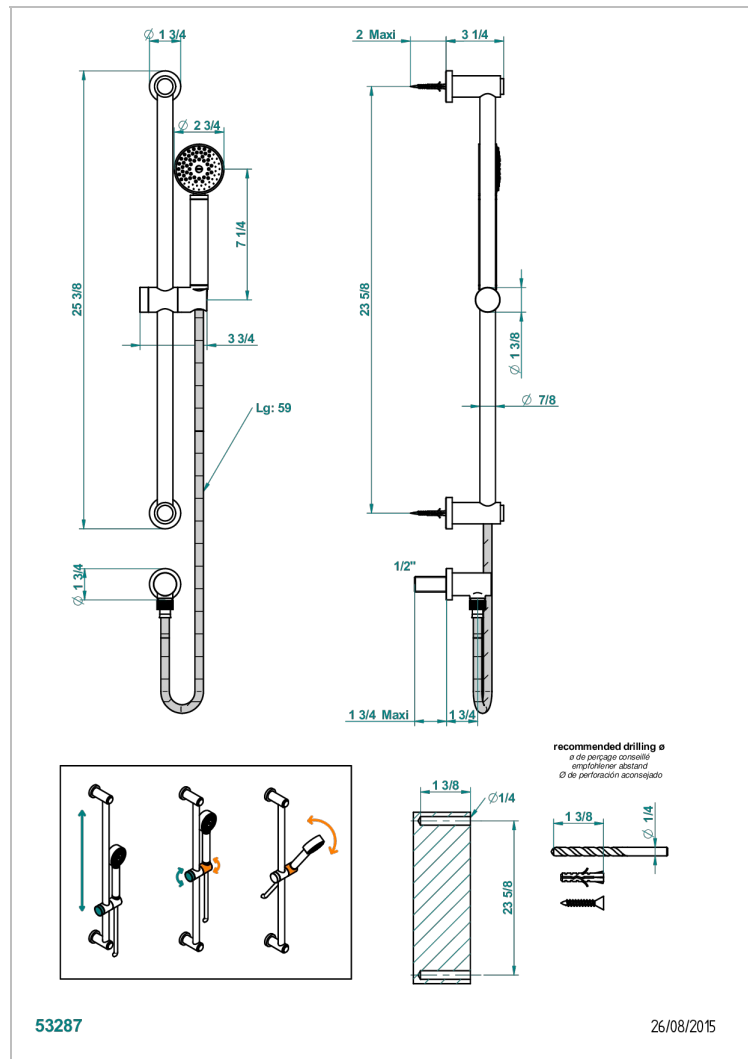

# METAMORPHOSE CARBON

G6C-58

Wall mounted stylised handshower, sidebar, hose, hook and elbow

## CHARACTERISTIC

- Métamorphose Carbon
- Wall mounted stylised handshower, sidebar, hose, hook and elbow

## TECHNICAL SPECS

- Recommandé : 3 bars (max. 5 bars) - Advised : 43,5 psi (max. 72 psi)
- 9,5 l/min à 3 bars (2.5 gpm at 43.5 psi)