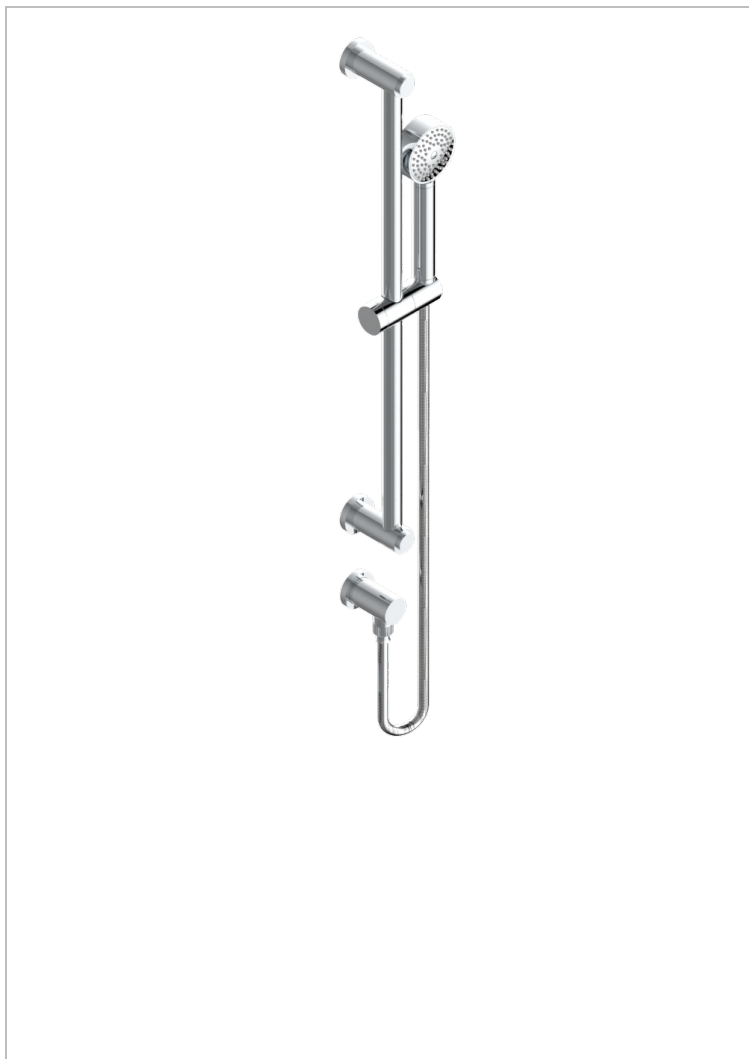

METAMORPHOSE WITH LEVER

G6B-58

Wall mounted stylised handshower, sidebar, hose, hook and elbow

CHARACTERISTIC

- Métamorphose with lever
- Wall mounted stylised handshower, sidebar, hose, hook and elbow

TECHNICAL SPECS

- Recommandé : 3 bars (max. 5 bars) - Advised : 43,5 psi (max. 72 psi)
- 9,5 l/min à 3 bars (2.5 gpm at 43.5 psi)

AVAILABLE FINITIONS

Antique nickel - H28
Black ceram - D30
Blush PVD - H62
Brass color PVD - H49
Brown bronze color PVD - F33
Gold color PVD - H52

Graphite PVD - H64
Lacquered light bronze - D01
Matt Umber PVD - H67
Matt blush PVD - H60
Matt brass color PVD - H50
Matt brown bronze color PVD - F34

Matt chrome - C02
Matt gold - F07
Matt gold color PVD - H53
Matt graphite PVD - H65
Matt nickel (color finish) - C01
Matt nickel color PVD - H56

Nickel color PVD - H55
Polished chrome (color finish) - A02
Polished gold (color finish) - F01
Polished nickel - B01
Soft gold - F30
Soft matt gold - F31

Umber PVD - H66
Varnished matt antique red copper (color finish) - H07