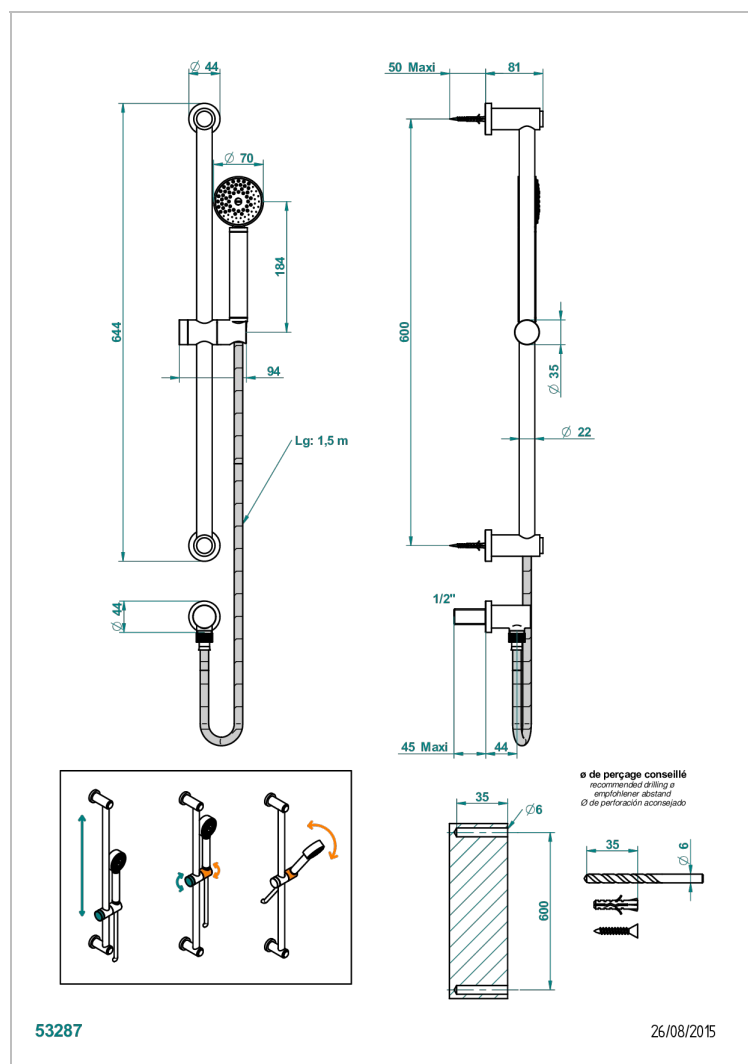

METAMORPHOSE WITH LEVER

G6B-58

Wall mounted stylised handshower, sidebar, hose, hook and elbow

CHARACTERISTIC

- Métamorphose with lever
- Wall mounted stylised handshower, sidebar, hose, hook and elbow

TECHNICAL SPECS

- Recommandé : 3 bars (max. 5 bars) - Advised : 43,5 psi (max. 72 psi)
- 9,5 l/min à 3 bars (2.5 gpm at 43.5 psi)

AVAILABLE FINITIONS

Antique nickel - H28
Black ceram - D30
Blush PVD - H62
Brass color PVD - H49
Brown bronze color PVD - F33
Gold color PVD - H52

Nickel color PVD - H55
Polished chrome (color finish) - A02
Polished gold (color finish) - F01
Polished nickel - B01
Soft gold - F30
Soft matt gold - F31

Umber PVD - H66
Varnished matt antique red copper (color finish) - H07