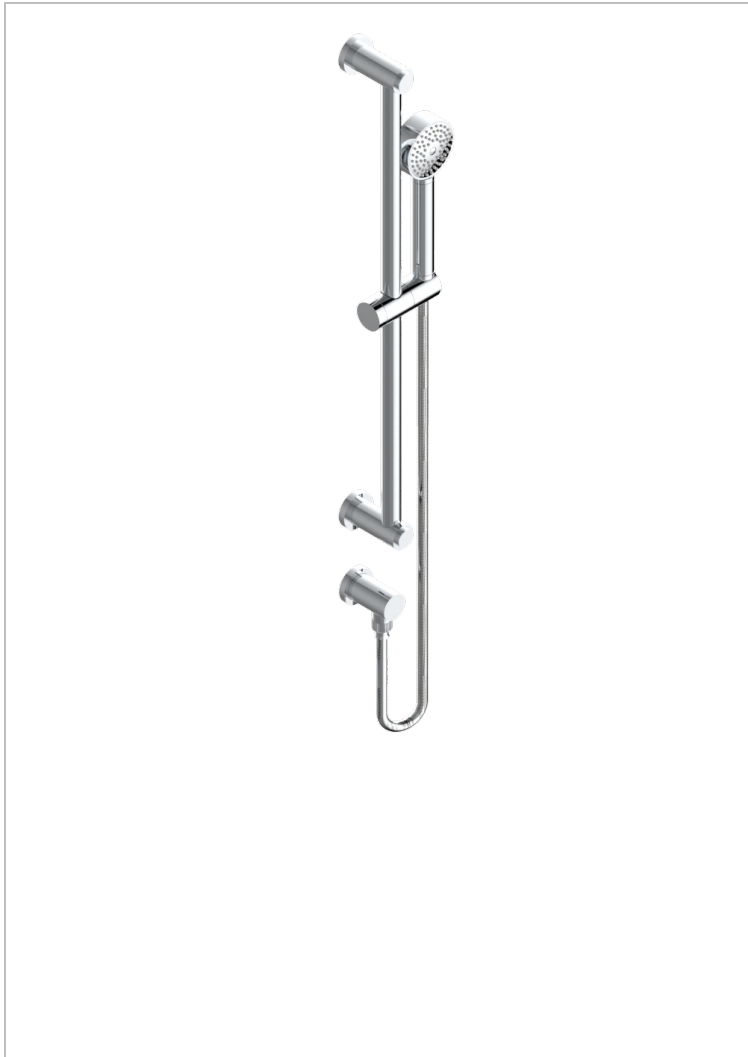

METAMORPHOSE WITH LEVER

G6B-58

Wall mounted stylised handshower, sidebar, hose, hook and elbow

CHARACTERISTIC

- Métamorphose with lever
- Wall mounted stylised handshower, sidebar, hose, hook and elbow

TECHNICAL SPECS

- Recommandé : 3 bars (max. 5 bars) - Advised : 43,5 psi (max. 72 psi)
- 9,5 l/min à 3 bars (2.5 gpm at 43.5 psi)

AVAILABLE FINITIONS

Antique nickel - H28
Black ceram - D30
Blush PVD - H62
Brass color PVD - H49
Brown bronze color PVD - F33
Gold color PVD - H52

Graphite PVD - H64
Lacquered light bronze - D01
Matt Umber PVD - H67
Matt blush PVD - H60
Matt brass color PVD - H50
Matt brown bronze color PVD - F34

Matt chrome - C02
Matt gold - F07
Matt gold color PVD - H53
Matt graphite PVD - H65
Matt nickel (color finish) - C01
Matt nickel color PVD - H56

Nickel color PVD - H55
Polished chrome (color finish) - A02
Polished gold (color finish) - F01
Polished nickel - B01
Soft gold - F30
Soft matt gold - F31

Umber PVD - H66
Varnished matt antique red copper (color finish) - H07