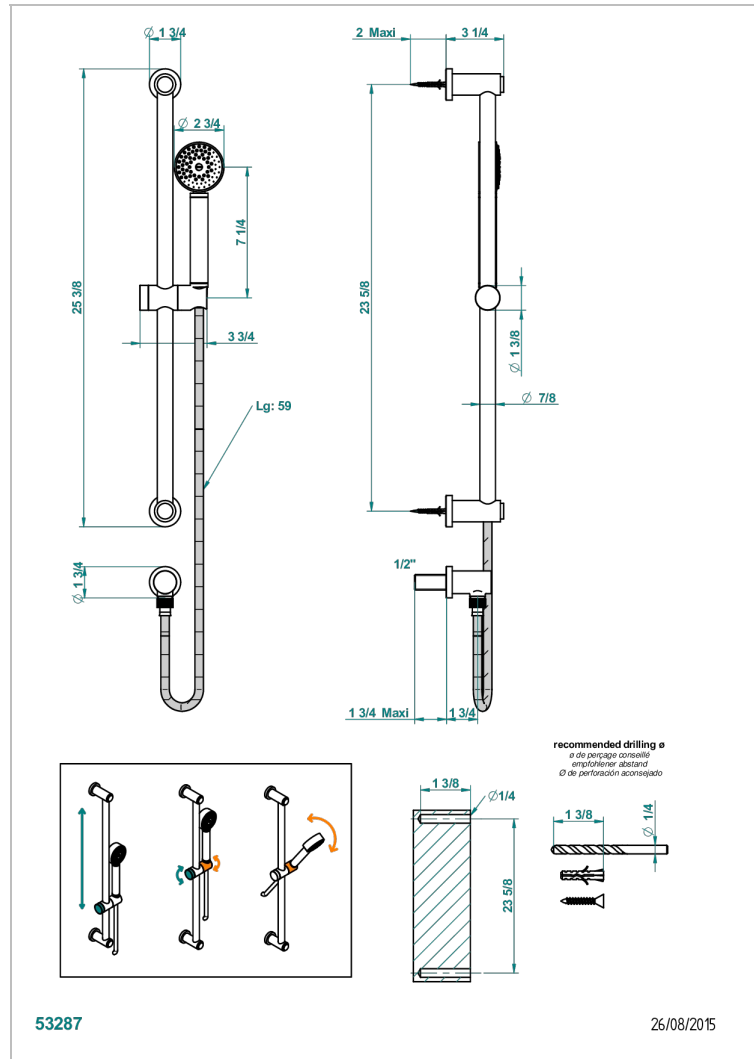

METAMORPHOSE WITH LEVER

G6B-58

Wall mounted stylised handshower, sidebar, hose, hook and elbow

CHARACTERISTIC

- Métamorphose with lever
- Wall mounted stylised handshower, sidebar, hose, hook and elbow

TECHNICAL SPECS

- Recommandé : 3 bars (max. 5 bars) - Advised : 43,5 psi (max. 72 psi)
- 9,5 l/min à 3 bars (2.5 gpm at 43.5 psi)

AVAILABLE FINITIONS

Antique nickel - H28
Black ceram - D30
Blush PVD - H62
Brass color PVD - H49
Brown bronze color PVD - F33
Gold color PVD - H52

Nickel color PVD - H55
Polished chrome (color finish) - A02
Polished gold (color finish) - F01
Polished nickel - B01
Soft gold - F30
Soft matt gold - F31

Umber PVD - H66
Varnished matt antique red copper (color finish) - H07