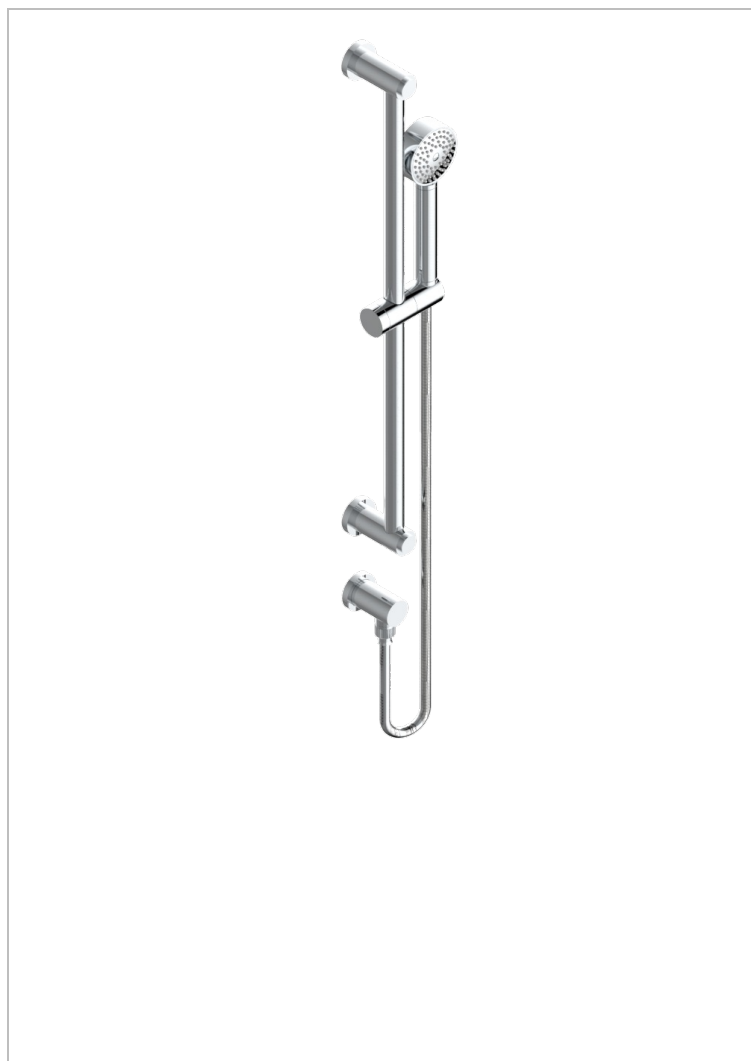

METAMORPHOSE WITH LEVER

G6B-58

Wall mounted stylised handshower, sidebar, hose, hook and elbow

CHARACTERISTIC

- Métamorphose with lever
- Wall mounted stylised handshower, sidebar, hose, hook and elbow

TECHNICAL SPECS

- Recommandé : 3 bars (max. 5 bars) - Advised : 43,5 psi (max. 72 psi)
- 9,5 l/min à 3 bars (2.5 gpm at 43.5 psi)

AVAILABLE FINITIONS

Antique nickel - H28
Black ceram - D30
Blush PVD - H62
Brass color PVD - H49
Brown bronze color PVD - F33
Gold color PVD - H52

Graphite PVD - H64
Lacquered light bronze - D01
Matt Umber PVD - H67
Matt blush PVD - H60
Matt brass color PVD - H50
Matt brown bronze color PVD - F34

Matt chrome - C02
Matt gold - F07
Matt gold color PVD - H53
Matt graphite PVD - H65
Matt nickel (color finish) - C01
Matt nickel color PVD - H56

Nickel color PVD - H55
Polished chrome (color finish) - A02
Polished gold (color finish) - F01
Polished nickel - B01
Soft gold - F30
Soft matt gold - F31

Umber PVD - H66
Varnished matt antique red copper (color finish) - H07