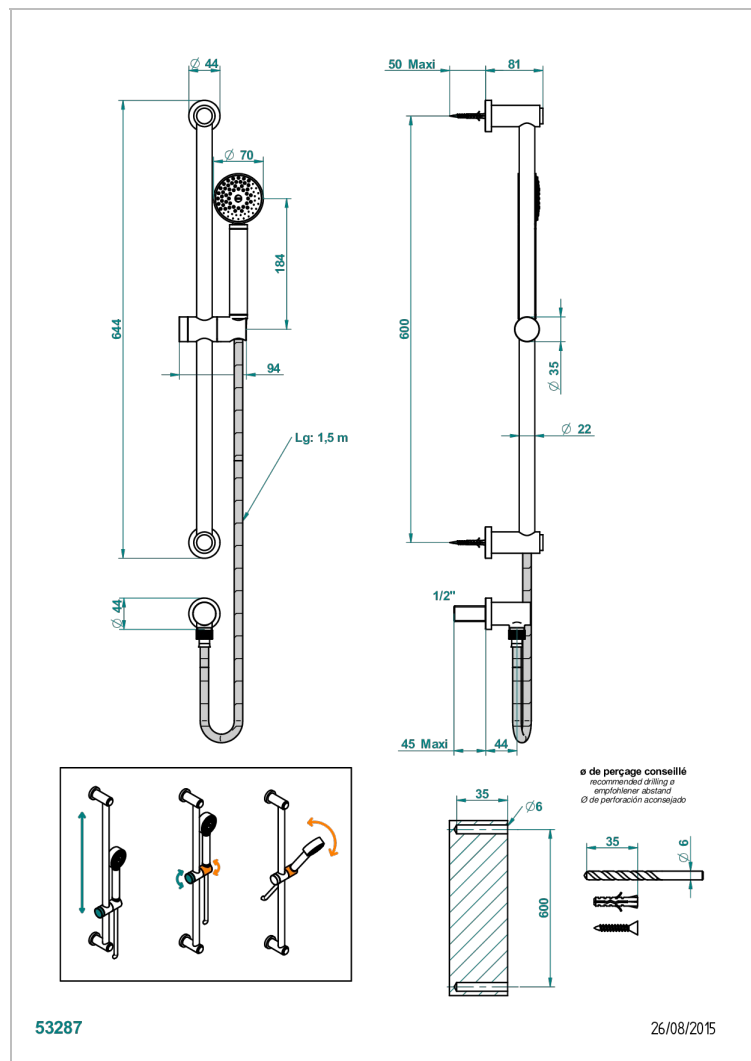

METAMORPHOSE WITH LEVER

G6B-58

Wall mounted stylised handshower, sidebar, hose, hook and elbow

CHARACTERISTIC

- Métamorphose with lever
- Wall mounted stylised handshower, sidebar, hose, hook and elbow

TECHNICAL SPECS

- Recommandé : 3 bars (max. 5 bars) - Advised : 43,5 psi (max. 72 psi)
- 9,5 l/min à 3 bars (2.5 gpm at 43.5 psi)

AVAILABLE FINITIONS

Antique nickel - H28
Black ceram - D30
Blush PVD - H62
Brass color PVD - H49
Brown bronze color PVD - F33
Gold color PVD - H52

Nickel color PVD - H55
Polished chrome (color finish) - A02
Polished gold (color finish) - F01
Polished nickel - B01
Soft gold - F30
Soft matt gold - F31

Umber PVD - H66
Varnished matt antique red copper (color finish) - H07