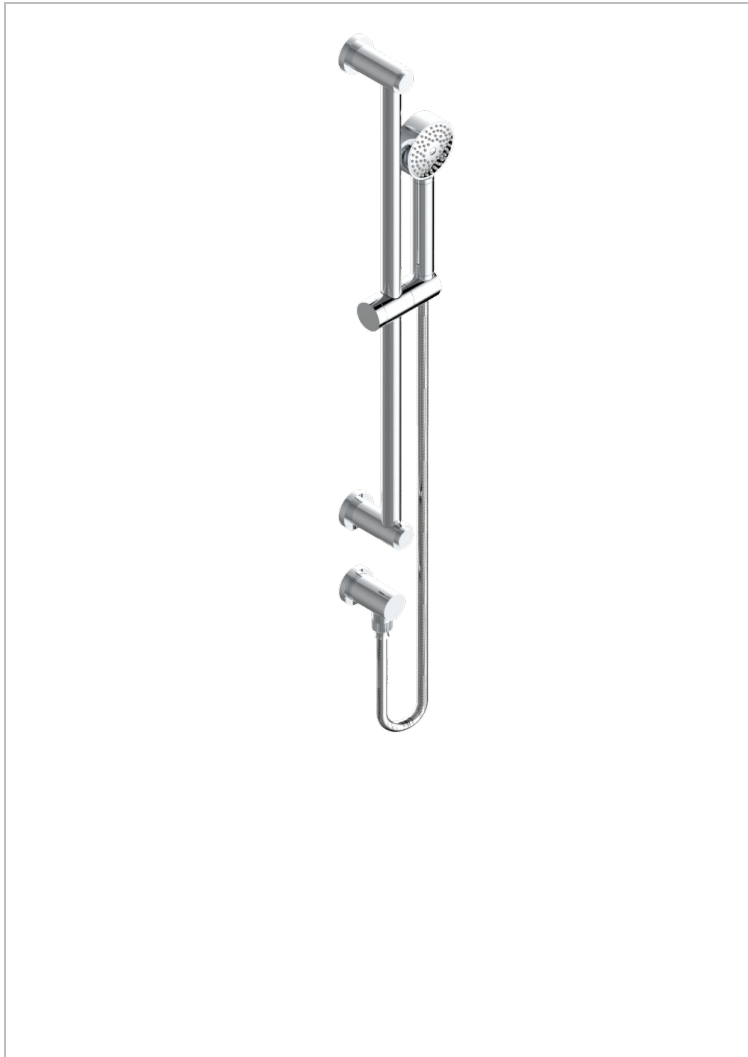

METAMORPHOSE WITH LEVER

G6B-58

Wall mounted stylised handshower, sidebar, hose, hook and elbow

53287

26/08/2015

CHARACTERISTIC

- Métamorphose with lever
- Wall mounted stylised handshower, sidebar, hose, hook and elbow

TECHNICAL SPECS

- Recommandé : 3 bars (max. 5 bars) - Advised : 43,5 psi (max. 72 psi)
- 9,5 l/min à 3 bars (2.5 gpm at 43.5 psi)

AVAILABLE FINITIONS

Antique nickel - H28
Black ceram - D30
Blush PVD - H62
Brass color PVD - H49
Brown bronze color PVD - F33
Gold color PVD - H52

Graphite PVD - H64
Lacquered light bronze - D01
Matt Umber PVD - H67
Matt blush PVD - H60
Matt brass color PVD - H50
Matt brown bronze color PVD - F34

Matt chrome - C02
Matt gold - F07
Matt gold color PVD - H53
Matt graphite PVD - H65
Matt nickel (color finish) - C01
Matt nickel color PVD - H56

Nickel color PVD - H55
Polished chrome (color finish) - A02
Polished gold (color finish) - F01
Polished nickel - B01
Soft gold - F30
Soft matt gold - F31

Umber PVD - H66
Varnished matt antique red copper (color finish) - H07