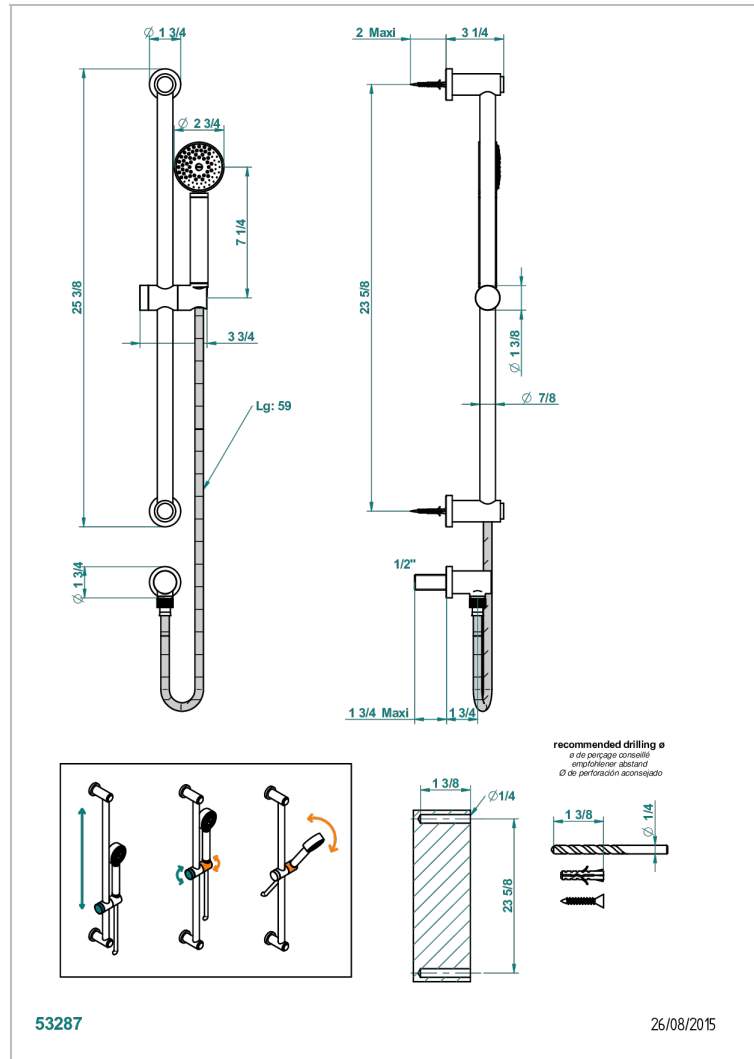

METAMORPHOSE WITH LEVER

G6B-58

Wall mounted stylised handshower, sidebar, hose, hook and elbow

53287

26/08/2015

CHARACTERISTIC

- Métamorphose with lever
- Wall mounted stylised handshower, sidebar, hose, hook and elbow

TECHNICAL SPECS

- Recommandé : 3 bars (max. 5 bars) - Advised : 43,5 psi (max. 72 psi)
- 9,5 l/min à 3 bars (2.5 gpm at 43.5 psi)

AVAILABLE FINITIONS

Antique nickel - H28
Black ceram - D30
Blush PVD - H62
Brass color PVD - H49
Brown bronze color PVD - F33
Gold color PVD - H52

Nickel color PVD - H55
Polished chrome (color finish) - A02
Polished gold (color finish) - F01
Polished nickel - B01
Soft gold - F30
Soft matt gold - F31

Umber PVD - H66
Varnished matt antique red copper (color finish) - H07