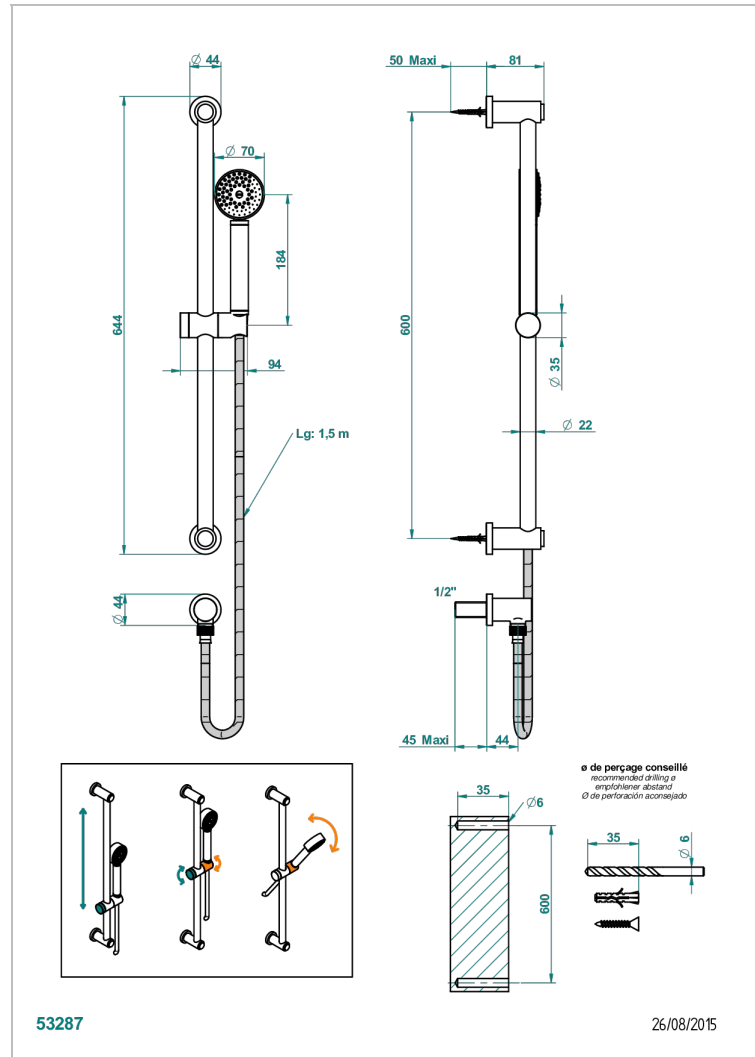

METAMORPHOSE WITH LEVER

G6B-58

Wall mounted stylised handshower, sidebar, hose, hook and elbow

CHARACTERISTIC

- Métamorphose with lever
- Wall mounted stylised handshower, sidebar, hose, hook and elbow

TECHNICAL SPECS

- Recommandé : 3 bars (max. 5 bars) - Advised : 43,5 psi (max. 72 psi)
- 9,5 l/min à 3 bars (2.5 gpm at 43.5 psi)

AVAILABLE FINITIONS

Antique nickel - H28
Black ceram - D30
Blush PVD - H62
Brass color PVD - H49
Brown bronze color PVD - F33
Gold color PVD - H52

Nickel color PVD - H55
Polished chrome (color finish) - A02
Polished gold (color finish) - F01
Polished nickel - B01
Soft gold - F30
Soft matt gold - F31

Umber PVD - H66
Varnished matt antique red copper (color finish) - H07