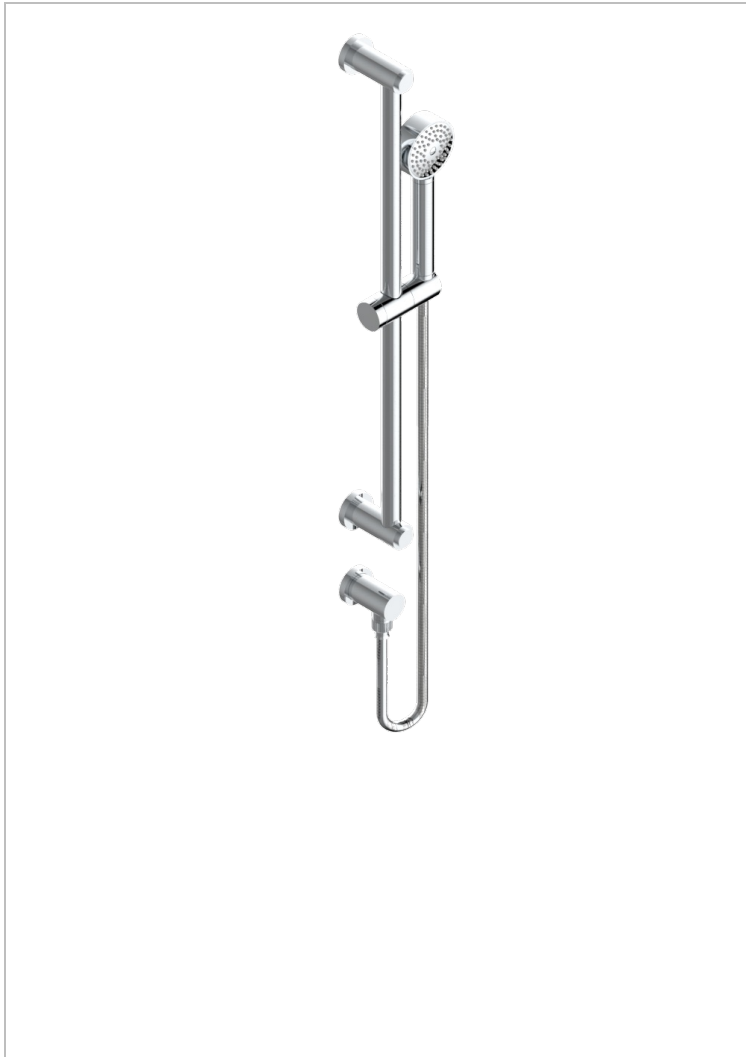

METAMORPHOSE WITH LEVER

G6B-58

Wall mounted stylised handshower, sidebar, hose, hook and elbow

CHARACTERISTIC

- Métamorphose with lever
- Wall mounted stylised handshower, sidebar, hose, hook and elbow

TECHNICAL SPECS

- Recommandé : 3 bars (max. 5 bars) - Advised : 43,5 psi (max. 72 psi)
- 9,5 l/min à 3 bars (2.5 gpm at 43.5 psi)

AVAILABLE FINITIONS

Antique nickel - H28
Black ceram - D30
Blush PVD - H62
Brass color PVD - H49
Brown bronze color PVD - F33
Gold color PVD - H52

Graphite PVD - H64
Lacquered light bronze - D01
Matt Umber PVD - H67
Matt blush PVD - H60
Matt brass color PVD - H50
Matt brown bronze color PVD - F34

Matt chrome - C02
Matt gold - F07
Matt gold color PVD - H53
Matt graphite PVD - H65
Matt nickel (color finish) - C01
Matt nickel color PVD - H56

Nickel color PVD - H55
Polished chrome (color finish) - A02
Polished gold (color finish) - F01
Polished nickel - B01
Soft gold - F30
Soft matt gold - F31

Umber PVD - H66
Varnished matt antique red copper (color finish) - H07