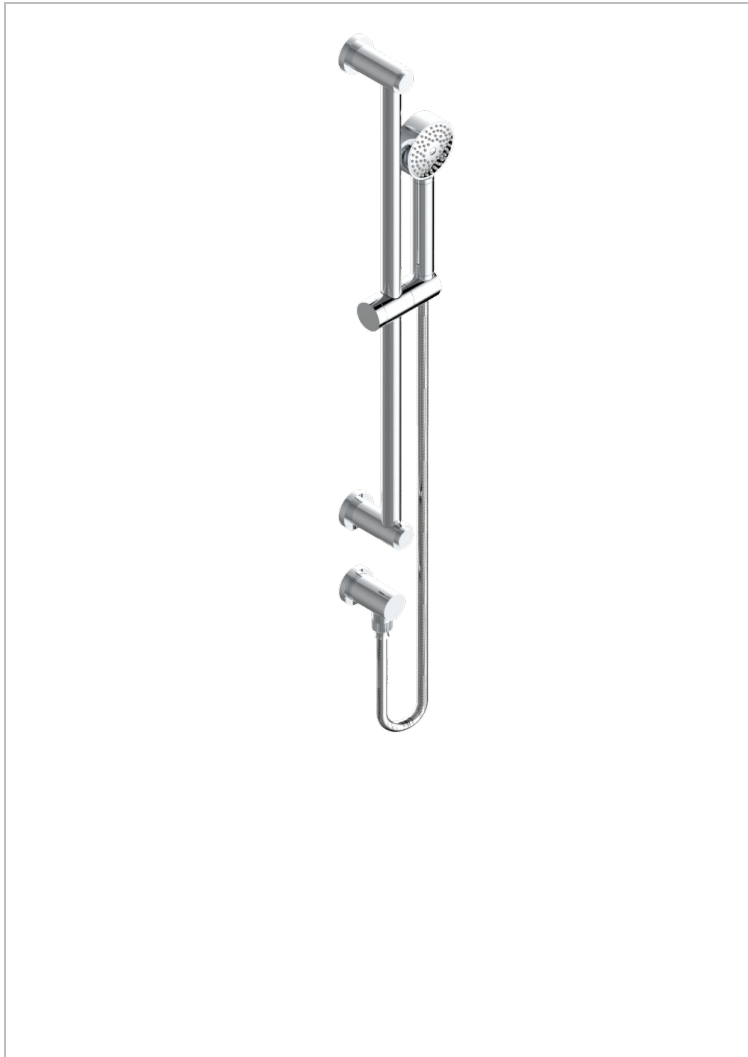

METAMORPHOSE

G6A-58

Wall mounted stylised handshower, sidebar, hose, hook and elbow

CHARACTERISTIC

- Métamorphose
- Wall mounted stylised handshower, sidebar, hose, hook and elbow

TECHNICAL SPECS

- Recommandé : 3 bars (max. 5 bars) - Advised : 43,5 psi (max. 72 psi)
- 9,5 l/min à 3 bars (2.5 gpm at 43.5 psi)

AVAILABLE FINITIONS

Antique nickel - H28
Black ceram - D30
Blush PVD - H62
Brass color PVD - H49
Brown bronze color PVD - F33
Gold color PVD - H52

Graphite PVD - H64
Lacquered light bronze - D01
Matt Umber PVD - H67
Matt blush PVD - H60
Matt brass color PVD - H50
Matt brown bronze color PVD - F34

Matt chrome - C02
Matt gold - F07
Matt gold color PVD - H53
Matt graphite PVD - H65
Matt nickel (color finish) - C01
Matt nickel color PVD - H56

Nickel color PVD - H55
Polished chrome (color finish) - A02
Polished gold (color finish) - F01
Polished nickel - B01
Soft gold - F30
Soft matt gold - F31

Umber PVD - H66
Varnished matt antique red copper (color finish) - H07