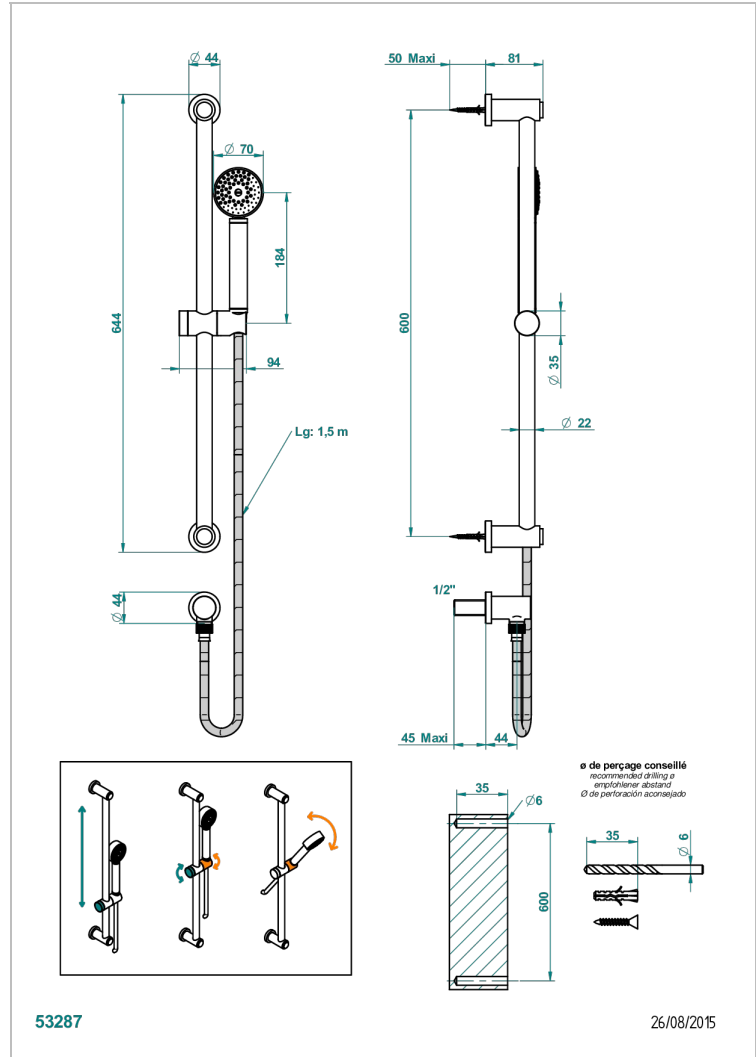

METAMORPHOSE

G6A-58

Wall mounted stylised handshower, sidebar, hose, hook and elbow

CHARACTERISTIC

- Métamorphose
- Wall mounted stylised handshower, sidebar, hose, hook and elbow

TECHNICAL SPECS

- Recommandé : 3 bars (max. 5 bars) - Advised : 43,5 psi (max. 72 psi)
- 9,5 l/min à 3 bars (2.5 gpm at 43.5 psi)

AVAILABLE FINITIONS

Antique nickel - H28
Black ceram - D30
Blush PVD - H62
Brass color PVD - H49
Brown bronze color PVD - F33
Gold color PVD - H52

Graphite PVD - H64
Lacquered light bronze - D01
Matt Umber PVD - H67
Matt blush PVD - H60
Matt brass color PVD - H50
Matt brown bronze color PVD - F34

Umber PVD - H66
Varnished matt antique red copper (color finish) - H07