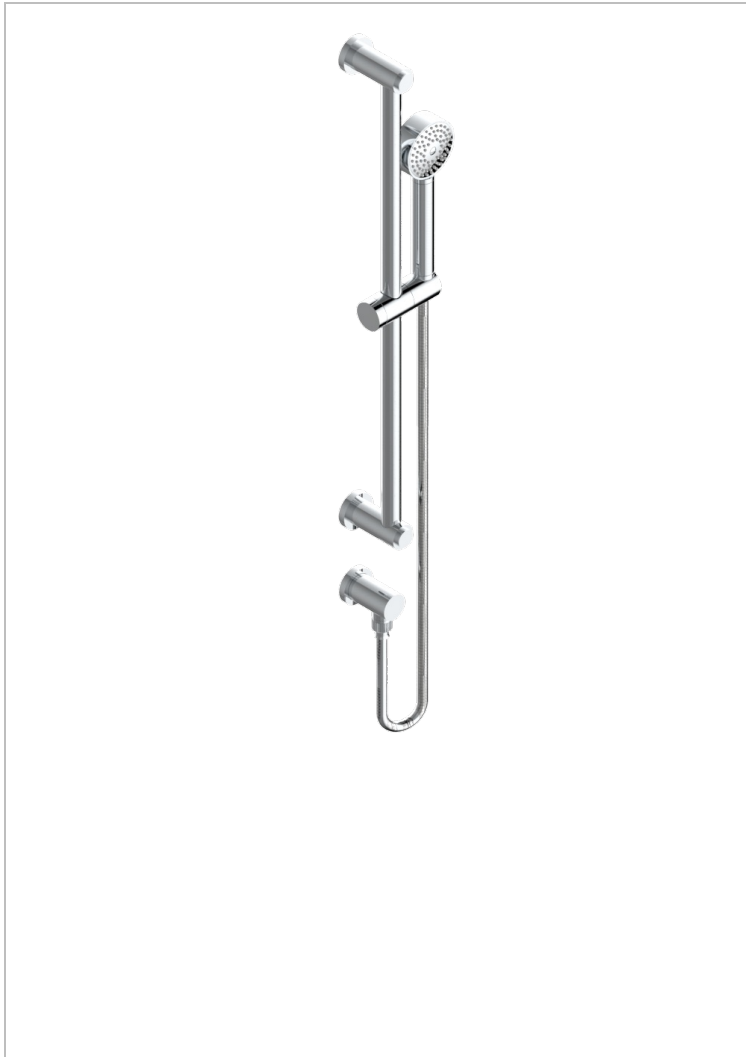

# METAMORPHOSE

G6A-58

Wall mounted stylised handshower, sidebar, hose, hook and elbow

53287

26/08/2015

## CHARACTERISTIC

- Métamorphose
- Wall mounted stylised handshower, sidebar, hose, hook and elbow

## AVAILABLE FINITIONS

Antique nickel - H28  
Black ceram - D30  
Blush PVD - H62  
Brass color PVD - H49  
Brown bronze color PVD - F33  
Gold color PVD - H52

Graphite PVD - H64  
Lacquered light bronze - D01  
Matt Umber PVD - H67  
Matt blush PVD - H60  
Matt brass color PVD - H50  
Matt brown bronze color PVD - F34