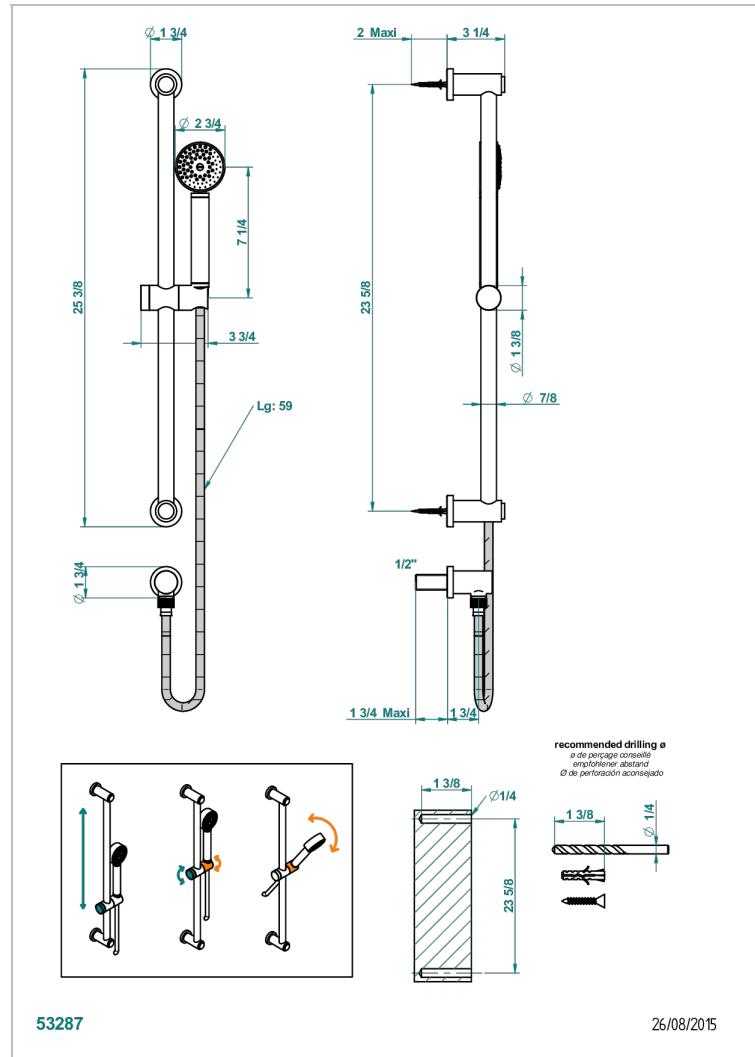

# METAMORPHOSE

G6A-58

Wall mounted stylised handshower, sidebar, hose, hook and elbow

53287

26/08/2015

## CHARACTERISTIC

- Métamorphose
- Wall mounted stylised handshower, sidebar, hose, hook and elbow

## TECHNICAL SPECS

- Recommandé : 3 bars (max. 5 bars) - Advised : 43,5 psi (max. 72 psi)
- 9,5 l/min à 3 bars (2.5 gpm at 43.5 psi)