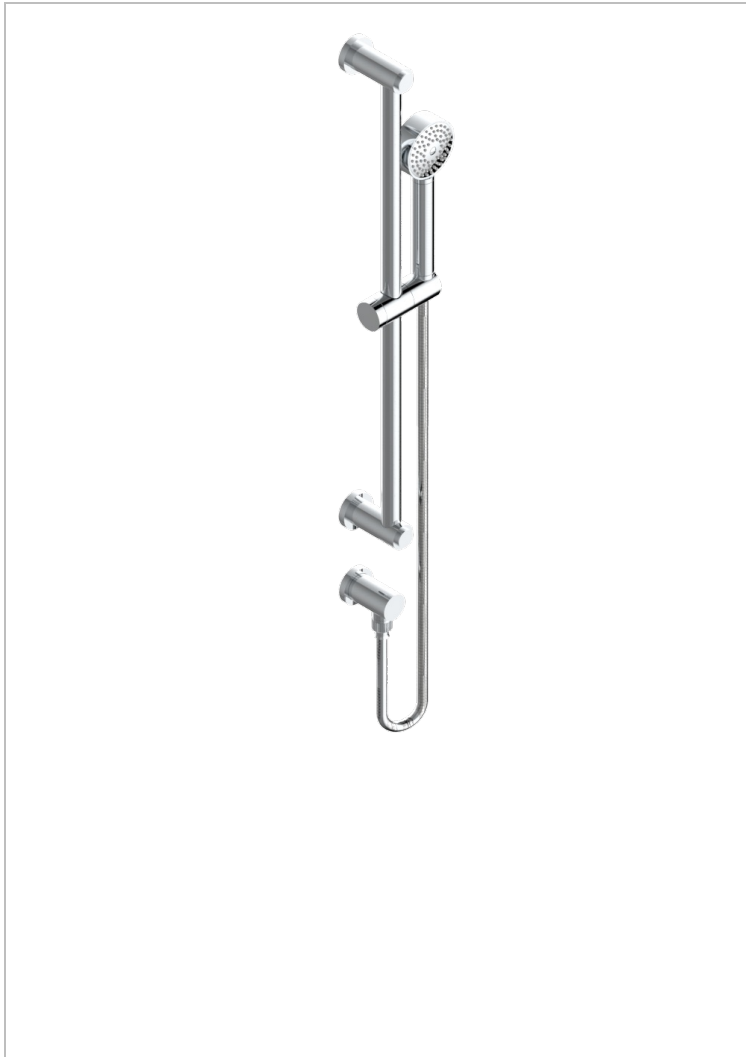

METAMORPHOSE

G6A-58

Wall mounted stylised handshower, sidebar, hose, hook and elbow

CHARACTERISTIC

- Métamorphose
- Wall mounted stylised handshower, sidebar, hose, hook and elbow

TECHNICAL SPECS

- Recommandé : 3 bars (max. 5 bars) - Advised : 43,5 psi (max. 72 psi)
- 9,5 l/min à 3 bars (2.5 gpm at 43.5 psi)

AVAILABLE FINITIONS

Antique nickel - H28
Black ceram - D30
Blush PVD - H62
Brass color PVD - H49
Brown bronze color PVD - F33
Gold color PVD - H52

Graphite PVD - H64
Lacquered light bronze - D01
Matt Umber PVD - H67
Matt blush PVD - H60
Matt brass color PVD - H50
Matt brown bronze color PVD - F34

Matt chrome - C02
Matt gold - F07
Matt gold color PVD - H53
Matt graphite PVD - H65
Matt nickel (color finish) - C01
Matt nickel color PVD - H56

Nickel color PVD - H55
Polished chrome (color finish) - A02
Polished gold (color finish) - F01
Polished nickel - B01
Soft gold - F30
Soft matt gold - F31

Umber PVD - H66
Varnished matt antique red copper (color finish) - H07