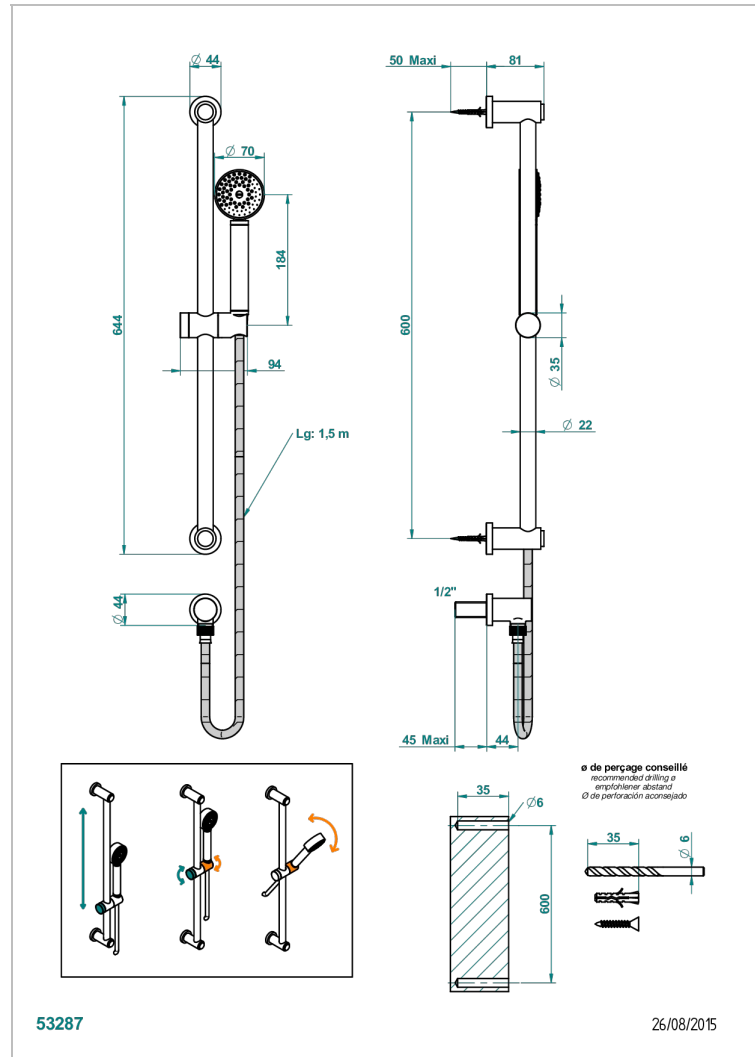

METAMORPHOSE

G6A-58

Wall mounted stylised handshower, sidebar, hose, hook and elbow

CHARACTERISTIC

- Métamorphose
- Wall mounted stylised handshower, sidebar, hose, hook and elbow

TECHNICAL SPECS

- Recommandé : 3 bars (max. 5 bars) - Advised : 43,5 psi (max. 72 psi)
- 9,5 l/min à 3 bars (2.5 gpm at 43.5 psi)

AVAILABLE FINITIONS

Antique nickel - H28
Black ceram - D30
Blush PVD - H62
Brass color PVD - H49
Brown bronze color PVD - F33
Gold color PVD - H52

Graphite PVD - H64
Lacquered light bronze - D01
Matt Umber PVD - H67
Matt blush PVD - H60
Matt brass color PVD - H50
Matt brown bronze color PVD - F34

Umber PVD - H66
Varnished matt antique red copper (color finish) - H07