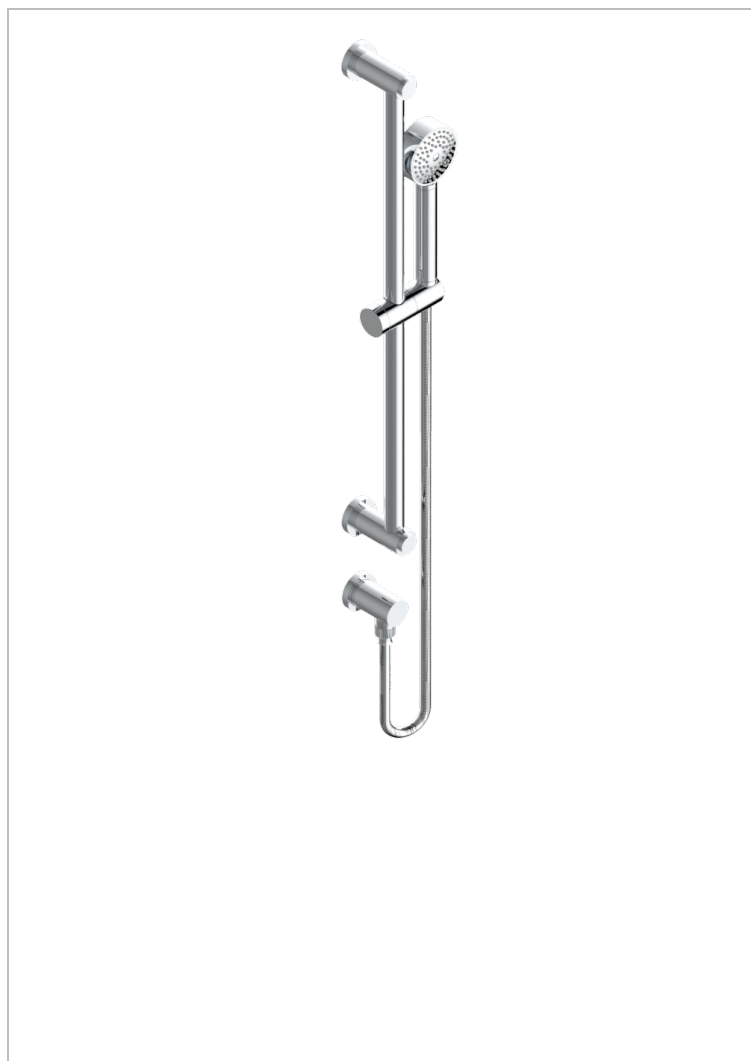

# METAMORPHOSE

G6A-58

THG<sup>®</sup>  
PARIS

Wall mounted stylised handshower, sidebar, hose, hook and elbow

## CHARACTERISTIC

- Métamorphose
- Wall mounted stylised handshower, sidebar, hose, hook and elbow

## AVAILABLE FINITIONS

Antique nickel - H28  
Black ceram - D30  
Blush PVD - H62  
Brass color PVD - H49  
Brown bronze color PVD - F33  
Gold color PVD - H52

Graphite PVD - H64  
Lacquered light bronze - D01  
Matt Umber PVD - H67  
Matt blush PVD - H60  
Matt brass color PVD - H50  
Matt brown bronze color PVD - F34