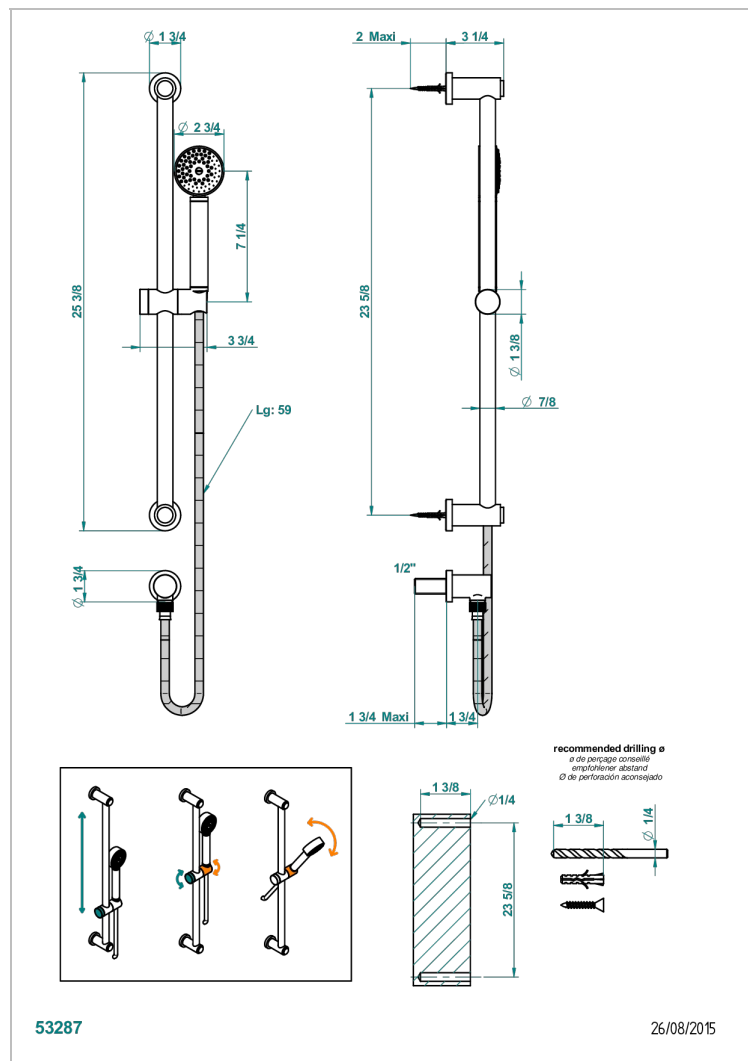

# METAMORPHOSE

G6A-58

THG<sup>®</sup>  
PARIS

Wall mounted stylised handshower, sidebar, hose, hook and elbow

## CHARACTERISTIC

- Métamorphose
- Wall mounted stylised handshower, sidebar, hose, hook and elbow

## TECHNICAL SPECS

- Recommandé : 3 bars (max. 5 bars) - Advised : 43,5 psi (max. 72 psi)
- 9,5 l/min à 3 bars (2.5 gpm at 43.5 psi)