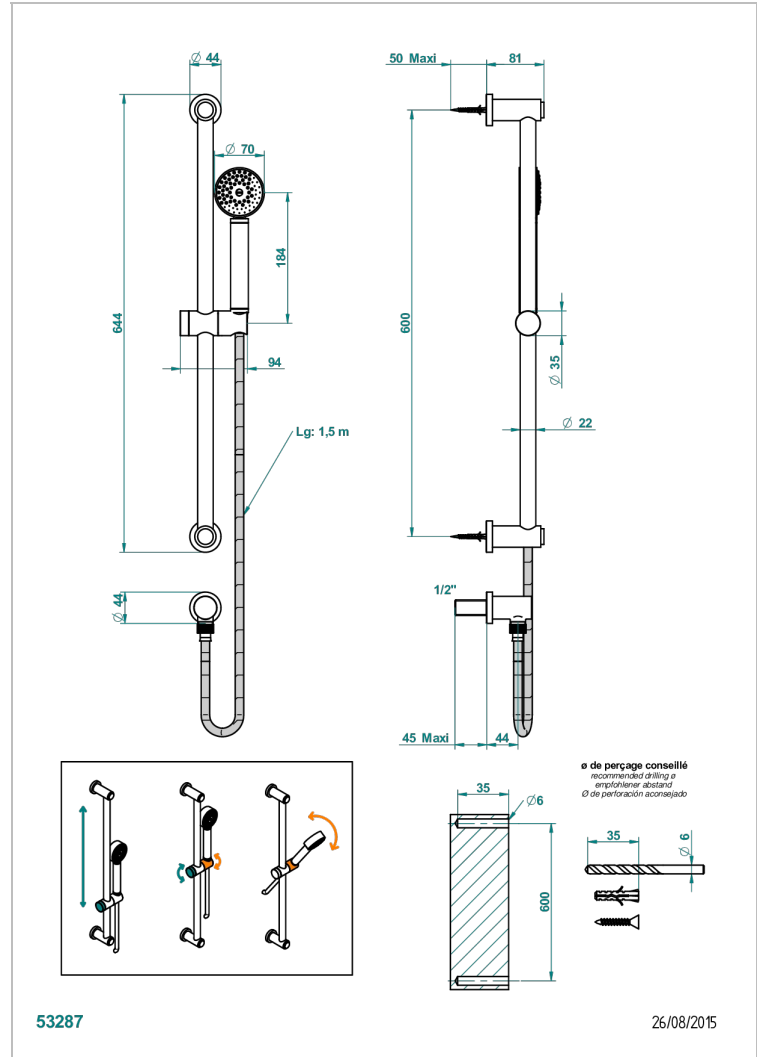

METAMORPHOSE

G6A-58

Wall mounted stylised handshower, sidebar, hose, hook and elbow

CHARACTERISTIC

- Métamorphose
- Wall mounted stylised handshower, sidebar, hose, hook and elbow

TECHNICAL SPECS

- Recommandé : 3 bars (max. 5 bars) - Advised : 43,5 psi (max. 72 psi)
- 9,5 l/min à 3 bars (2.5 gpm at 43.5 psi)

AVAILABLE FINITIONS

Antique nickel - H28
Black ceram - D30
Blush PVD - H62
Brass color PVD - H49
Brown bronze color PVD - F33
Gold color PVD - H52

Graphite PVD - H64
Lacquered light bronze - D01
Matt Umber PVD - H67
Matt blush PVD - H60
Matt brass color PVD - H50
Matt brown bronze color PVD - F34

Umber PVD - H66
Varnished matt antique red copper (color finish) - H07