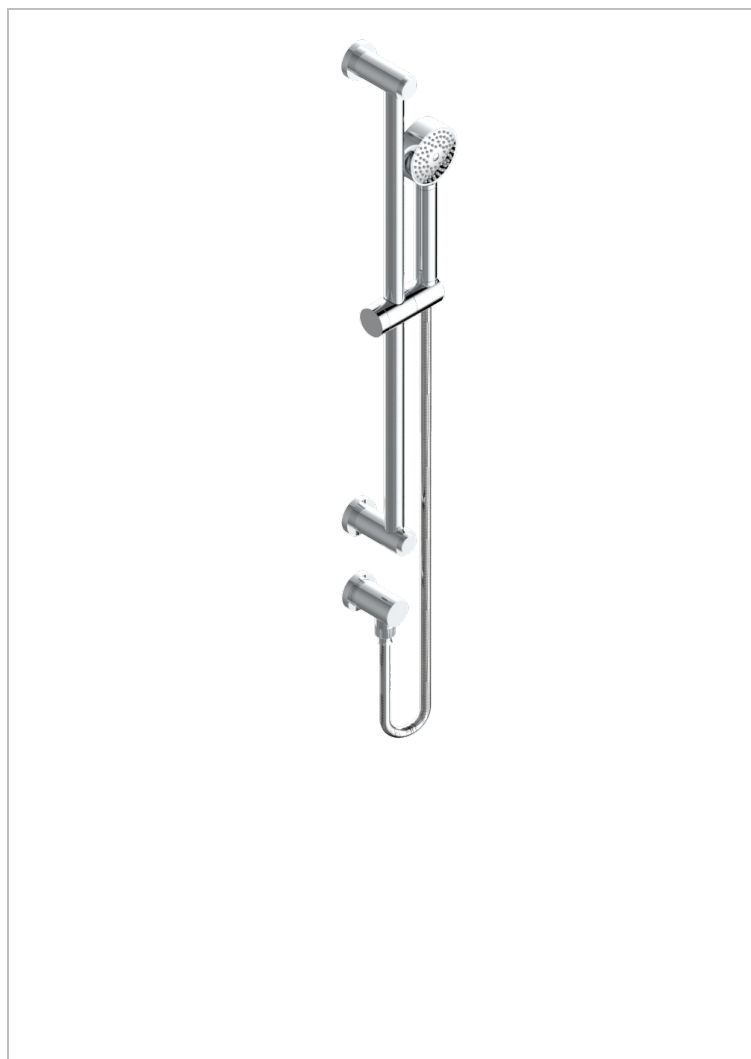

METAMORPHOSE

G6A-58

THG[®]
PARIS

Wall mounted stylised handshower, sidebar, hose, hook and elbow

CHARACTERISTIC

- Métamorphose
- Wall mounted stylised handshower, sidebar, hose, hook and elbow

TECHNICAL SPECS

- Recommandé : 3 bars (max. 5 bars) - Advised : 43,5 psi (max. 72 psi)
- 9,5 l/min à 3 bars (2.5 gpm at 43.5 psi)

AVAILABLE FINITIONS

Antique nickel - H28
Black ceram - D30
Blush PVD - H62
Brass color PVD - H49
Brown bronze color PVD - F33
Gold color PVD - H52

Graphite PVD - H64
Lacquered light bronze - D01
Matt Umber PVD - H67
Matt blush PVD - H60
Matt brass color PVD - H50
Matt brown bronze color PVD - F34

Matt chrome - C02
Matt gold - F07
Matt gold color PVD - H53
Matt graphite PVD - H65
Matt nickel (color finish) - C01
Matt nickel color PVD - H56

Nickel color PVD - H55
Polished chrome (color finish) - A02
Polished gold (color finish) - F01
Polished nickel - B01
Soft gold - F30
Soft matt gold - F31

Umber PVD - H66
Varnished matt antique red copper (color finish) - H07