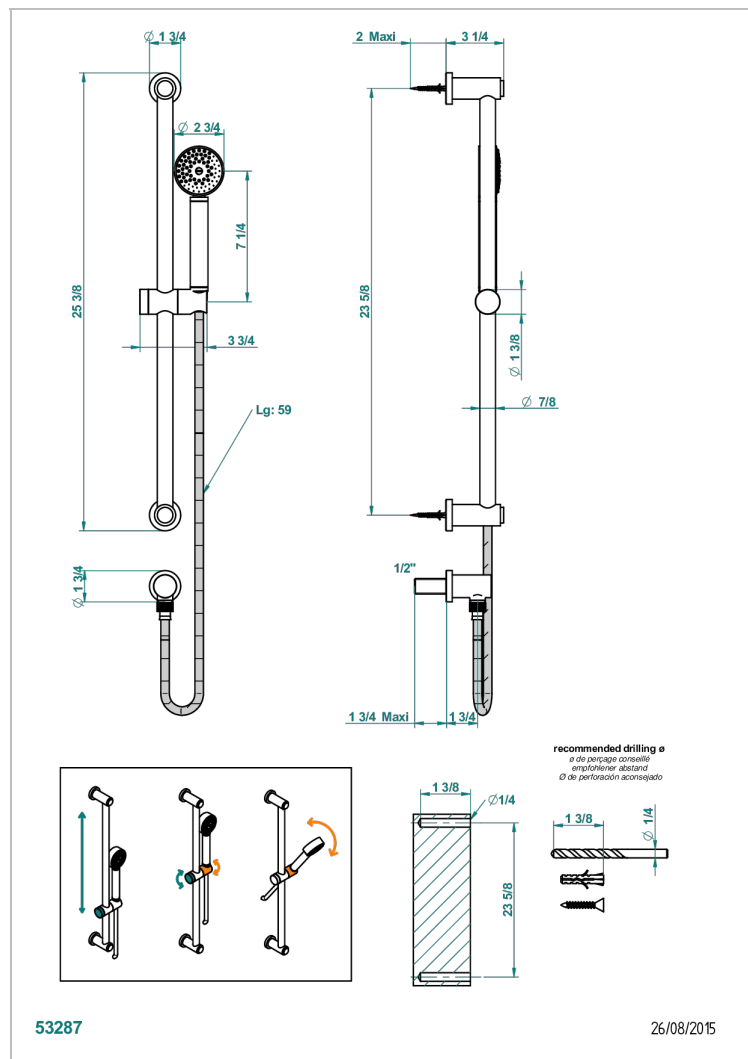

METAMORPHOSE

G6A-58

THG[®]
PARIS

Wall mounted stylised handshower, sidebar, hose, hook and elbow

CHARACTERISTIC

- Métamorphose
- Wall mounted stylised handshower, sidebar, hose, hook and elbow

TECHNICAL SPECS

- Recommandé : 3 bars (max. 5 bars) - Advised : 43,5 psi (max. 72 psi)
- 9,5 l/min à 3 bars (2.5 gpm at 43.5 psi)

AVAILABLE FINITIONS

Antique nickel - H28
Black ceram - D30
Blush PVD - H62
Brass color PVD - H49
Brown bronze color PVD - F33
Gold color PVD - H52

Nickel color PVD - H55
Polished chrome (color finish) - A02
Polished gold (color finish) - F01
Polished nickel - B01
Soft gold - F30
Soft matt gold - F31

Umber PVD - H66
Varnished matt antique red copper (color finish) - H07