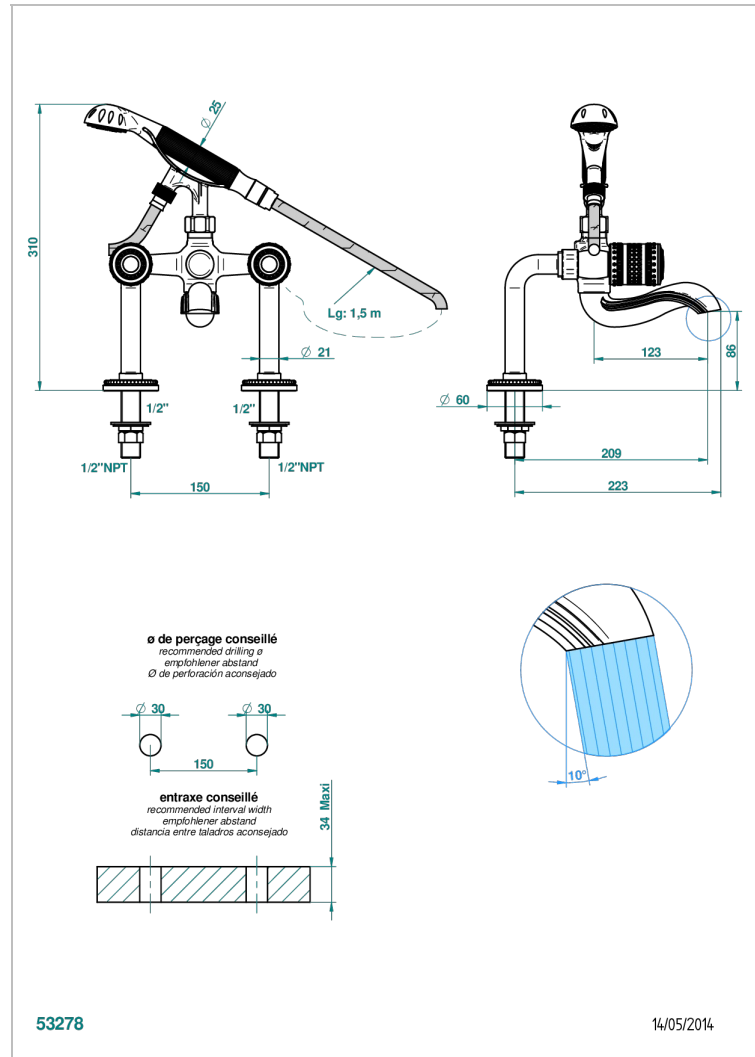

MONTE CARLO, GOLD PORCELAIN

U8B-13G/US

Exposed tub filler with cradle handshower, deck mounted

CHARACTERISTIC

- ASME : ASME A112.18.1-2011/CSA B125.1-11

STANDARDS

AVAILABLE FINITIONS

Black ceram - D30
 Chrome polished - A02
 Chrome polished / gold polished - G02
 Copper antique matt, coated - H07
 Gold mat - F07
 Gold polished - F01

Light coated bronze - D01
 Matt chrome (American satin) - C02
 Matt nickel (American satin) - C01
 Nickel antique / Sovereign - H28
 Nickel polished - B01
 Soft gold - F30

Soft matt gold - F31

TECHNICAL SPECS

- Recommandé : 3 bars (max. 5 bars) - Advised : 43,5 psi (max. 72 psi)
- Bec : 75 l/min à 3 bars - Douchette : 9,5 l/min à 3 bars
- Spout : 19,8 gpm at 43.5 psi - Handshower : 2.5 gpm at 43.5 psi