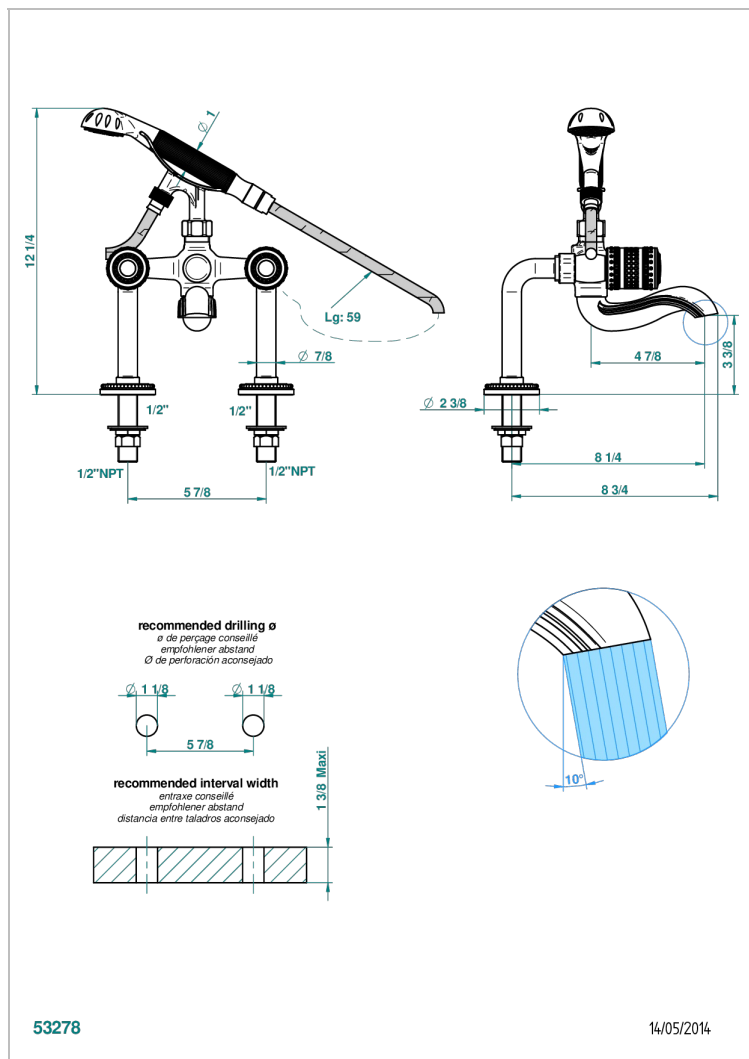

# MONTE CARLO, GOLD PORCELAIN

U8B-13G/US

Exposed tub filler with cradle handshower, deck mounted

THG<sup>®</sup>  
PARIS

## TECHNICAL SPECS

- Recommandé : 3 bars (max. 5 bars) - Advised : 43,5 psi (max. 72 psi)
- Bec : 75 l/min à 3 bars - Douchette : 9,5 l/min à 3 bars
- Spout : 19,8 gpm at 43.5 psi - Handshower : 2.5 gpm at 43.5 psi