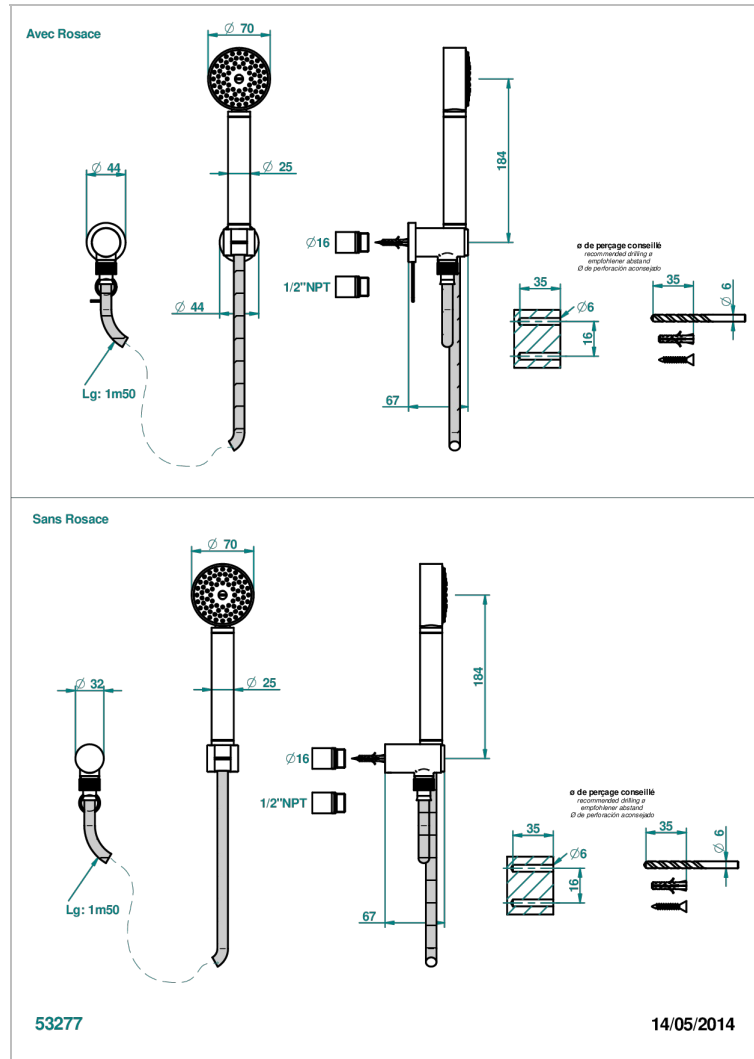

METAMORPHOSE WHITE CERAMIC

G6E-52/US

Wall mounted handshower with separate fixed hook

CHARACTERISTIC

- Métamorphose White Ceramic
- Wall mounted handshower with separate fixed hook

TECHNICAL SPECS

- Recommandé : 3 bars (max. 5 bars) - Advised : 43,5 psi (max. 72 psi)
- 9,5 l/min à 3 bars (2.5 gpm at 43.5 psi)