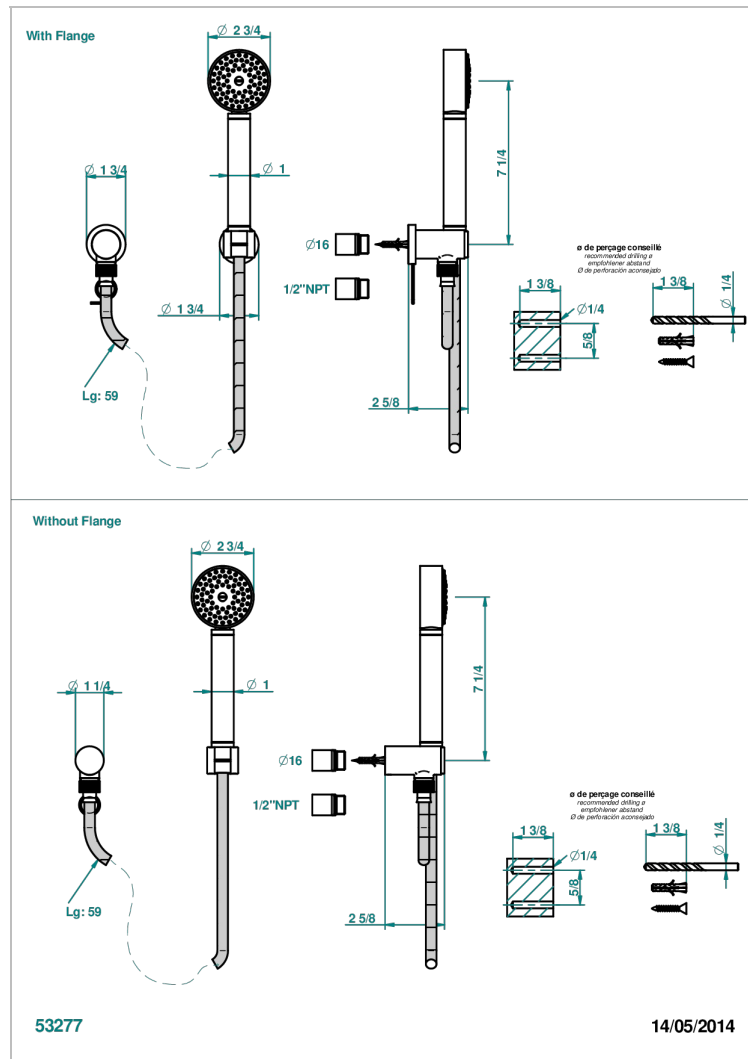

# METAMORPHOSE WHITE CERAMIC

G6E-52/US

Wall mounted handshower with separate fixed hook

## CHARACTERISTIC

- Métamorphose White Ceramic
- Wall mounted handshower with separate fixed hook

## TECHNICAL SPECS

- Recommandé : 3 bars (max. 5 bars) - Advised : 43,5 psi (max. 72 psi)
- 9,5 l/min à 3 bars (2.5 gpm at 43.5 psi)