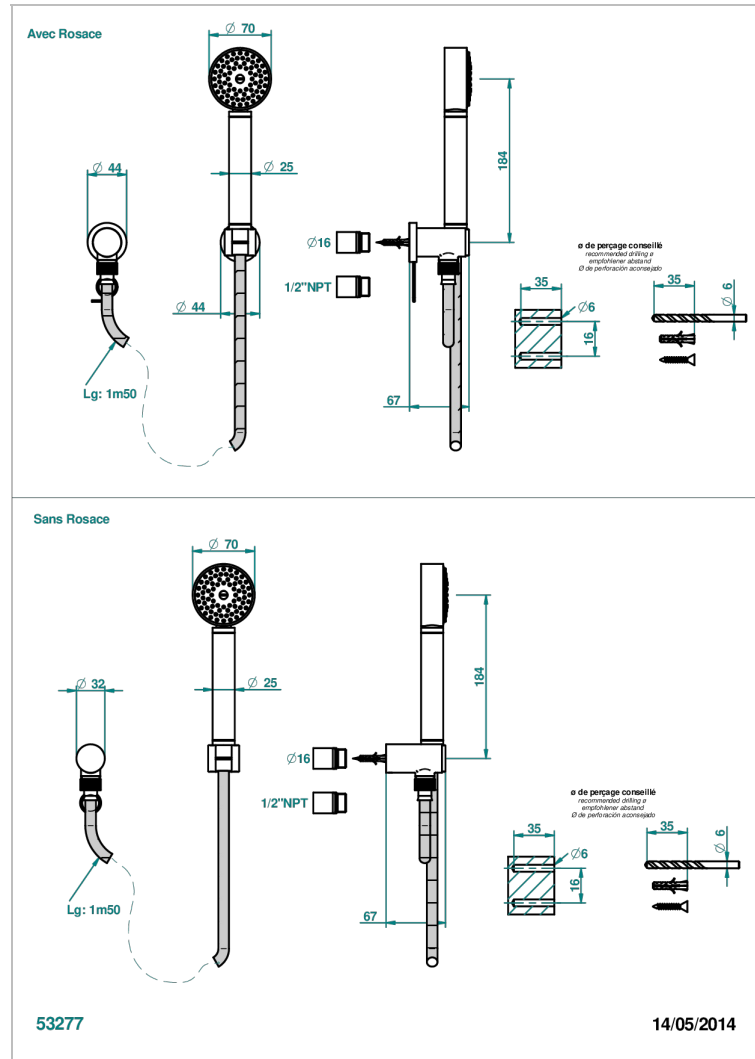

# METAMORPHOSE BLACK CERAMIC

G6D-52/US

Wall mounted handshower with separate fixed hook

## CHARACTERISTIC

- Métamorphose Black Ceramic
- Wall mounted handshower with separate fixed hook

## TECHNICAL SPECS

- Recommandé : 3 bars (max. 5 bars) - Advised : 43,5 psi (max. 72 psi)
- 9,5 l/min à 3 bars (2.5 gpm at 43.5 psi)