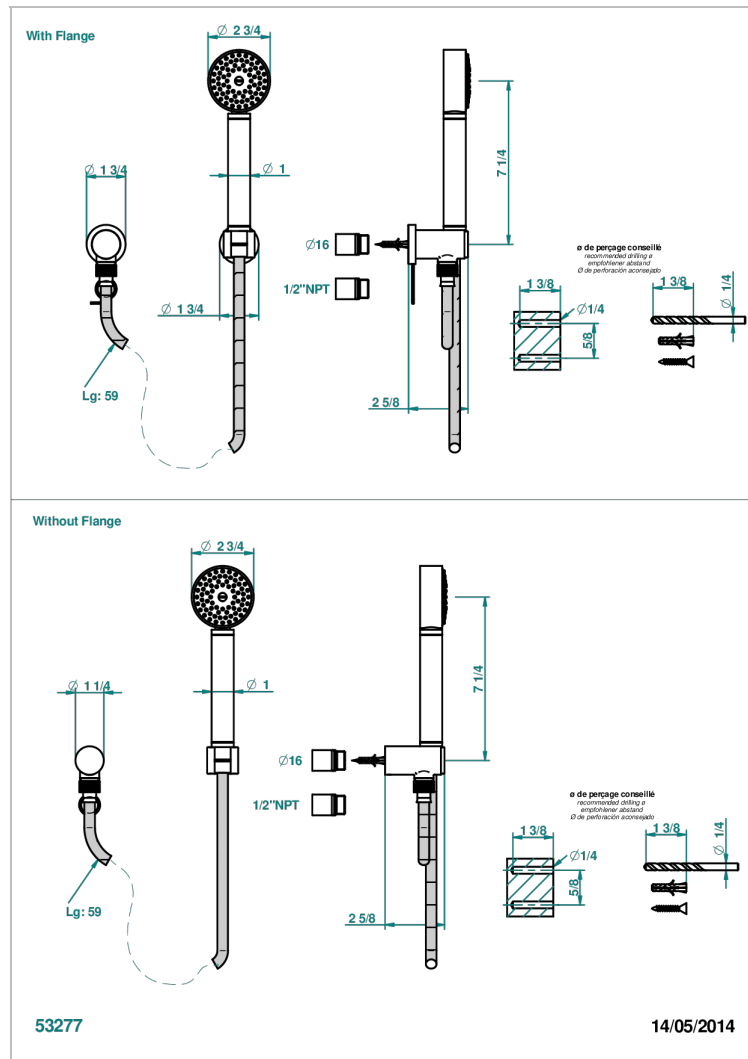

# METAMORPHOSE BLACK CERAMIC

G6D-52/US

Wall mounted handshower with separate fixed hook

## CHARACTERISTIC

- Métamorphose Black Ceramic
- Wall mounted handshower with separate fixed hook

## TECHNICAL SPECS

- Recommandé : 3 bars (max. 5 bars) - Advised : 43,5 psi (max. 72 psi)
- 9,5 l/min à 3 bars (2.5 gpm at 43.5 psi)