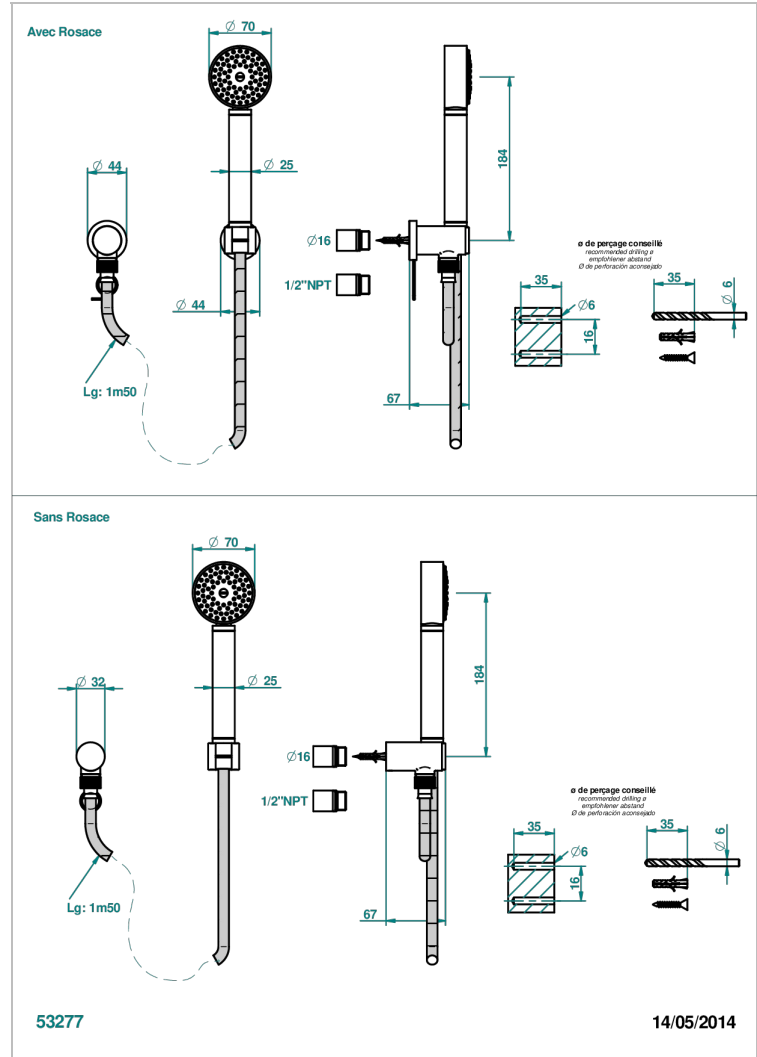

# METAMORPHOSE CARBON

G6C-52/US

Wall mounted handshower with separate fixed hook

## CHARACTERISTIC

- Métamorphose Carbon
- Wall mounted handshower with separate fixed hook

## TECHNICAL SPECS

- Recommandé : 3 bars (max. 5 bars) - Advised : 43,5 psi (max. 72 psi)
- 9,5 l/min à 3 bars (2.5 gpm at 43.5 psi)