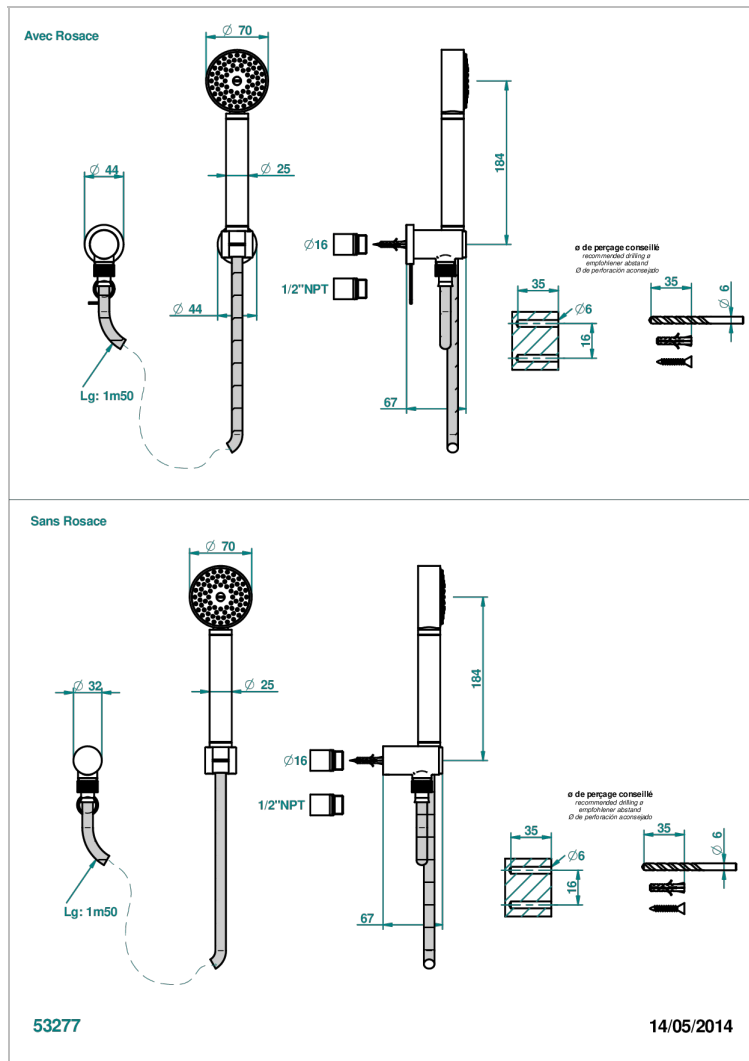

# METAMORPHOSE WITH LEVER HANDLES

G6B-52/US

Wall mounted handshower with separate fixed hook

## CHARACTERISTIC

- Métamorphose with lever handles
- Wall mounted handshower with separate fixed hook

## TECHNICAL SPECS

- Recommandé : 3 bars (max. 5 bars) - Advised : 43,5 psi (max. 72 psi)
- 9,5 l/min à 3 bars (2.5 gpm at 43.5 psi)