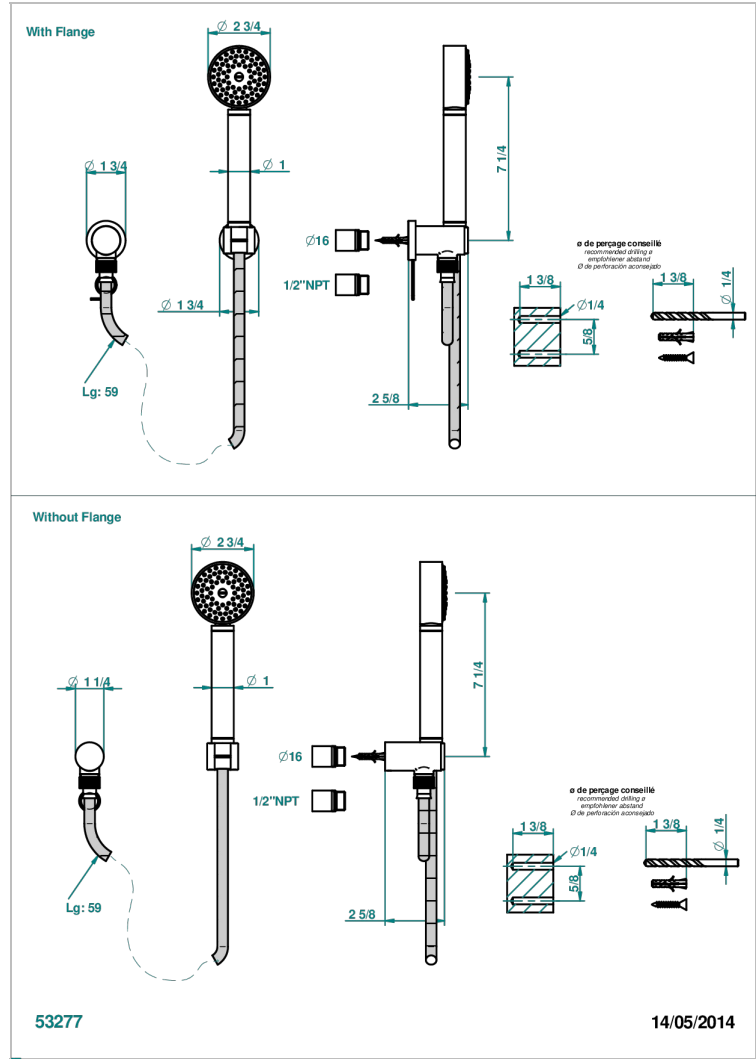

# METAMORPHOSE WITH LEVER HANDLES

G6B-52/US

Wall mounted handshower with separate fixed hook

## CHARACTERISTIC

- Métamorphose with lever handles
- Wall mounted handshower with separate fixed hook

## TECHNICAL SPECS

- Recommandé : 3 bars (max. 5 bars) - Advised : 43,5 psi (max. 72 psi)
- 9,5 l/min à 3 bars (2.5 gpm at 43.5 psi)