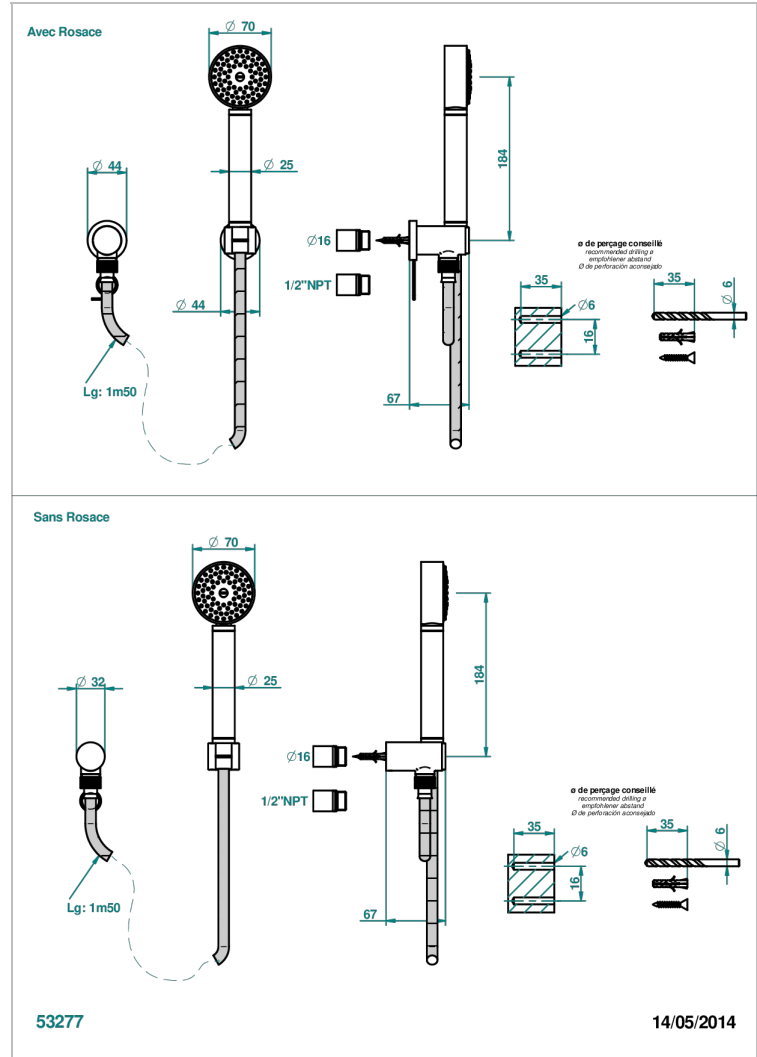

METAMORPHOSE

G6A-52/US

Wall mounted handshower with separate fixed hook

THG[®]
PARIS

CHARACTERISTIC

- Métamorphose
- Wall mounted handshower with separate fixed hook

TECHNICAL SPECS

- Recommandé : 3 bars (max. 5 bars) - Advised : 43,5 psi (max. 72 psi)
- 9,5 l/min à 3 bars (2.5 gpm at 43.5 psi)