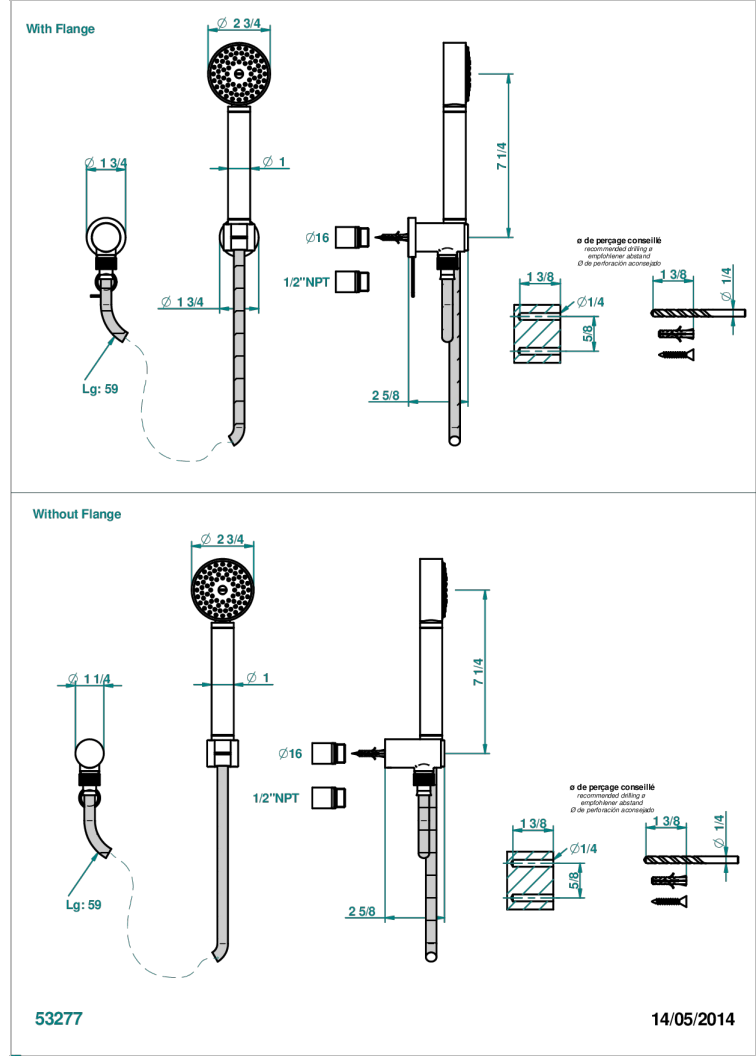

METAMORPHOSE

G6A-52/US

Wall mounted handshower with separate fixed hook

CHARACTERISTIC

- Métamorphose
- Wall mounted handshower with separate fixed hook

TECHNICAL SPECS

- Recommandé : 3 bars (max. 5 bars) - Advised : 43,5 psi (max. 72 psi)
- 9,5 l/min à 3 bars (2.5 gpm at 43.5 psi)

AVAILABLE FINITIONS

- Black ceram - D30
- Blush PVD - H62
- Brass color PVD - H49
- Brown bronze color PVD - F33
- Chrome polished - A02
- Copper antique matt, coated - H07

- Gold color PVD - H52
- Gold mat - F07
- Gold polished - F01
- Graphite PVD - H64
- Light coated bronze - D01
- Matt Umber PVD - H67

- Matt blush PVD - H60
- Matt brass color PVD - H50
- Matt brown bronze color PVD - F34
- Matt chrome (American satin) - C02
- Matt gold color PVD - H53
- Matt graphite PVD - H65

- Matt nickel (American satin) - C01
- Matt nickel color PVD - H56
- Nickel antique / Sovereign - H28
- Nickel color PVD - H55
- Nickel polished - B01
- Soft gold - F30