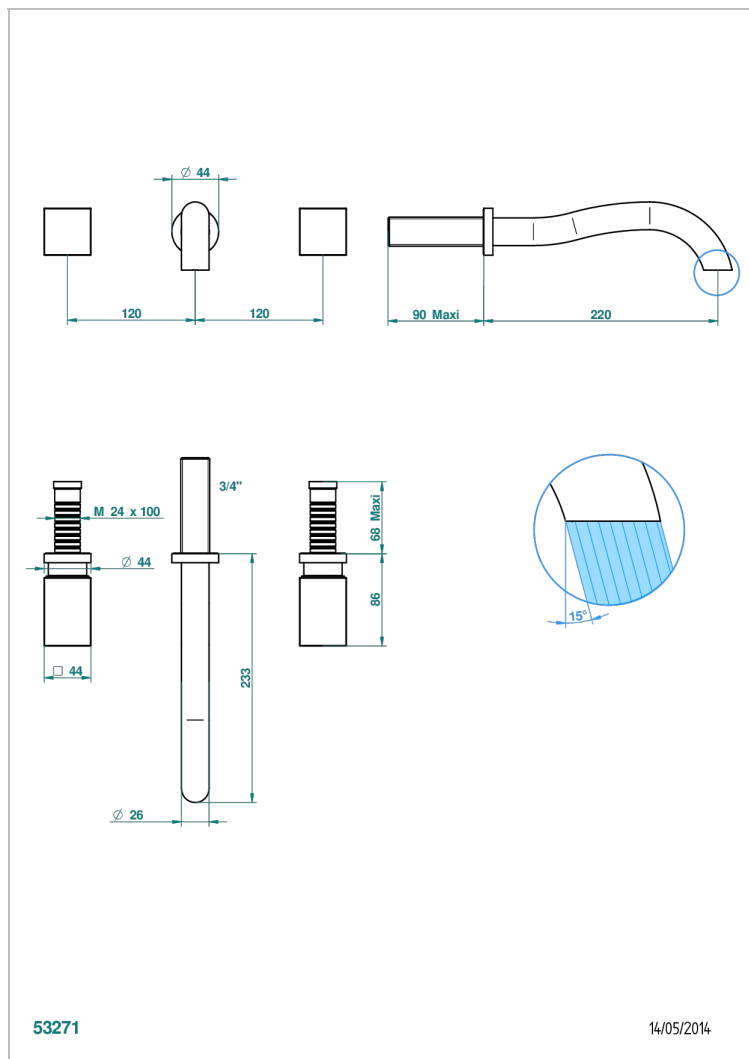

BEYOND CRYSTAL -BUE CRYSTAL

U6K-41SGB

Trim only for wall mounted 3-hole bath mixer

THG[®]
PARIS

CHARACTERISTIC

- Beyond Crystal -Bue crystal
- Trim only for wall mounted 3-hole bath mixer

RELATED SKU'S

- Ref. G00-40AC Rough parts for wall mounted 3 hole mixer, cross handle version
- Ref. G00-40AM Rough parts for wall mounted 3 hole mixer, lever handle version

AVAILABLE FINITIONS

Antique nickel - H28
Black ceram - D30
Blush PVD - H62
Brass color PVD - H49
Brown bronze color PVD - F33
Gold color PVD - H52

Graphite PVD - H64
Matt Umber PVD - H67
Matt blush PVD - H60
Matt brass color PVD - H50
Matt brown bronze color PVD - F34
Matt chrome - C02