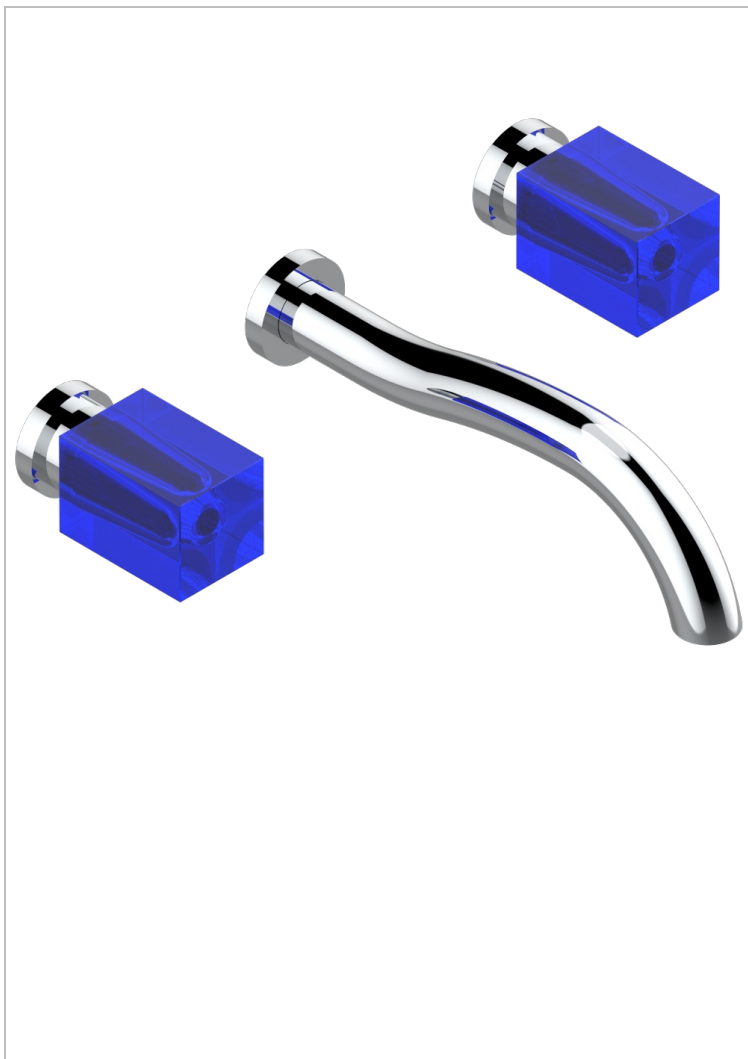

BEYOND CRYSTAL -BUE CRYSTAL

U6K-41SGB

Trim only for wall mounted 3-hole bath mixer

THG[®]
PARIS

CHARACTERISTIC

- Beyond Crystal -Bue crystal
- Trim only for wall mounted 3-hole bath mixer

RELATED SKU'S

- Ref. G00-40AC Rough parts for wall mounted 3 hole mixer, cross handle version
- Ref. G00-40AM Rough parts for wall mounted 3 hole mixer, lever handle version

AVAILABLE FINITIONS

Antique nickel - H28
Black ceram - D30
Blush PVD - H62
Brass color PVD - H49
Brown bronze color PVD - F33
Gold color PVD - H52

Graphite PVD - H64
Matt Umber PVD - H67
Matt blush PVD - H60
Matt brass color PVD - H50
Matt brown bronze color PVD - F34
Matt chrome - C02

Matt gold - F07
Matt gold color PVD - H53
Matt graphite PVD - H65
Matt nickel color PVD - H56
Nickel color PVD - H55
Polished chrome (color finish) - A02

Polished chrome / Polished gold (color finish) - G02
Polished gold (color finish) - F01
Soft gold - F30
Soft matt gold - F31
Umber PVD - H66