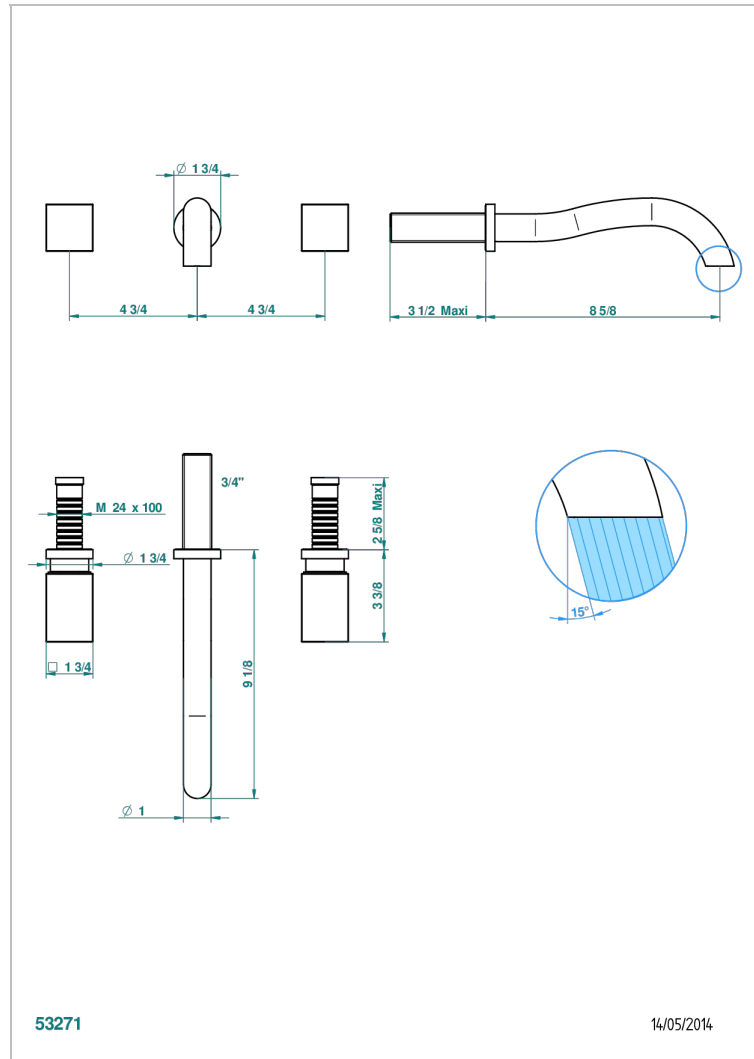

BEYOND CRYSTAL -BUE CRYSTAL

U6K-41SGB

Trim only for wall mounted 3-hole bath mixer

53271

14/05/2014

CHARACTERISTIC

- Beyond Crystal -Bue crystal
- Trim only for wall mounted 3-hole bath mixer

RELATED SKU'S

- Ref. G00-40AC Rough parts for wall mounted 3 hole mixer, cross handle version
- Ref. G00-40AM Rough parts for wall mounted 3 hole mixer, lever handle version

AVAILABLE FINITIONS

Antique nickel - H28
Black ceram - D30
Blush PVD - H62
Brass color PVD - H49
Brown bronze color PVD - F33
Gold color PVD - H52