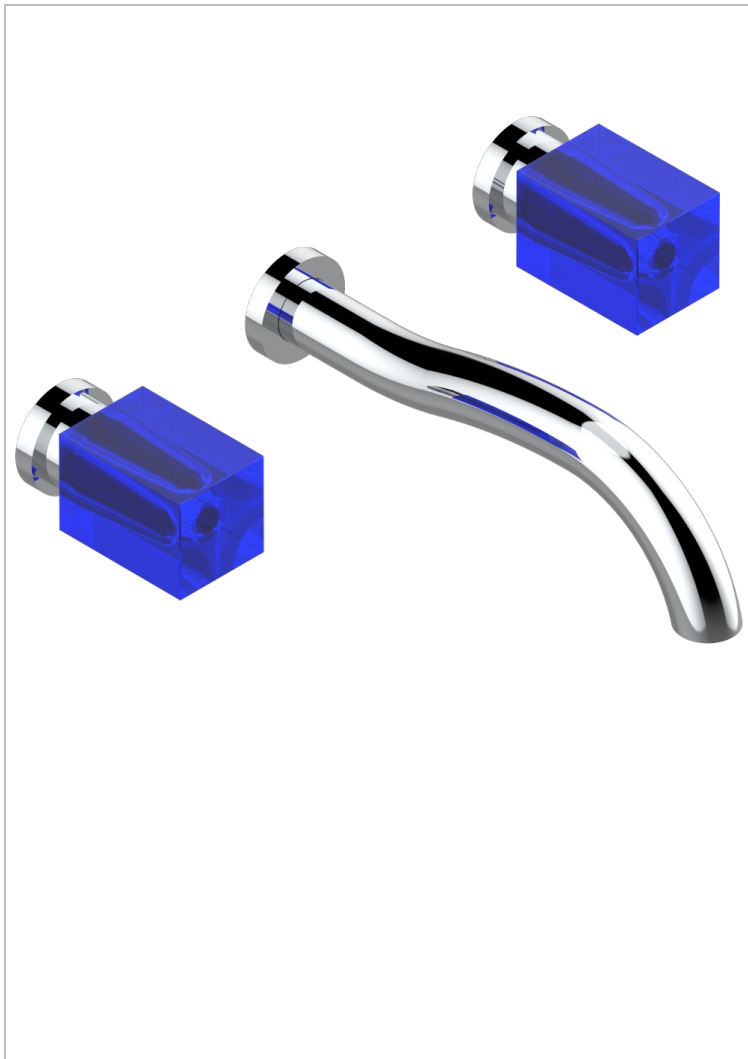

BEYOND CRYSTAL -BUE CRYSTAL

U6K-41SGB

Trim only for wall mounted 3-hole bath mixer

53271

14/05/2014

CHARACTERISTIC

- Beyond Crystal -Bue crystal
- Trim only for wall mounted 3-hole bath mixer

RELATED SKU'S

- Ref. G00-40AC Rough parts for wall mounted 3 hole mixer, cross handle version
- Ref. G00-40AM Rough parts for wall mounted 3 hole mixer, lever handle version

AVAILABLE FINITIONS

Antique nickel - H28
Black ceram - D30
Blush PVD - H62
Brass color PVD - H49
Brown bronze color PVD - F33
Gold color PVD - H52