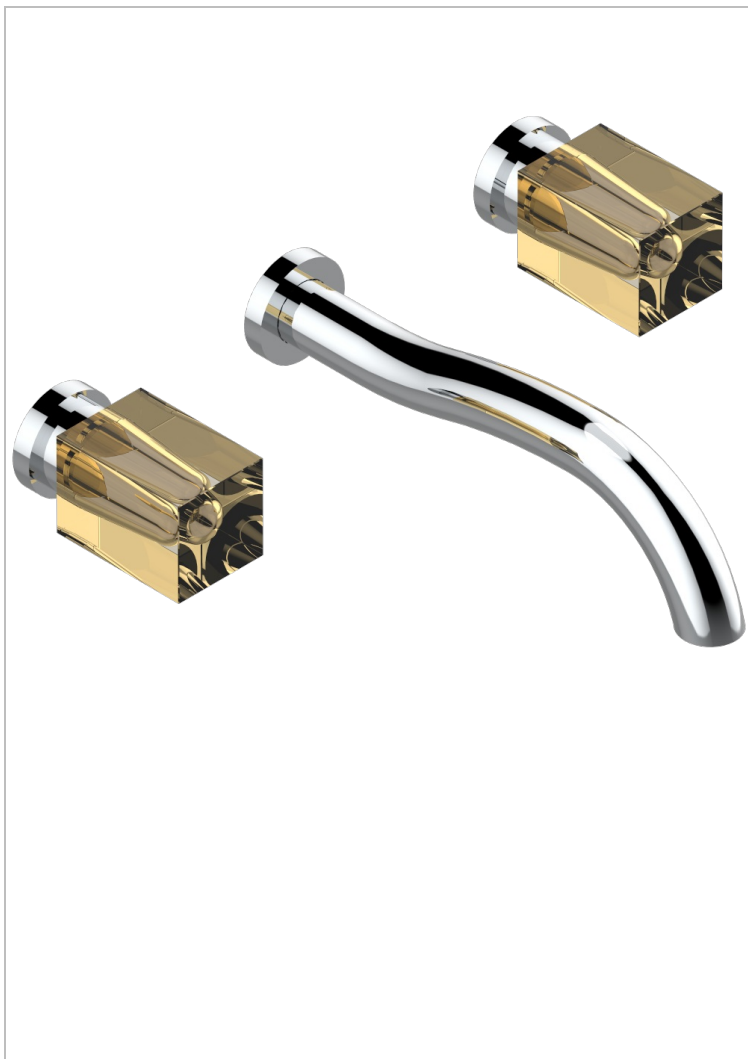

# BEYOND CRYSTAL - CHAMPAGNE CRYSTAL

U6J-41SGB

Trim only for wall mounted 3-hole bath mixer

## CHARACTERISTIC

- Beyond Crystal - Champagne crystal
- Trim only for wall mounted 3-hole bath mixer

## RELATED SKU'S

- Ref. G00-40AC Rough parts for wall mounted 3 hole mixer, cross handle version
- Ref. G00-40AM Rough parts for wall mounted 3 hole mixer, lever handle version

## AVAILABLE FINITIONS

Antique nickel - H28  
Black ceram - D30  
Blush PVD - H62  
Brass color PVD - H49  
Brown bronze color PVD - F33  
Gold color PVD - H52

Graphite PVD - H64  
Matt Umber PVD - H67  
Matt blush PVD - H60  
Matt brass color PVD - H50  
Matt brown bronze color PVD - F34  
Matt chrome - C02