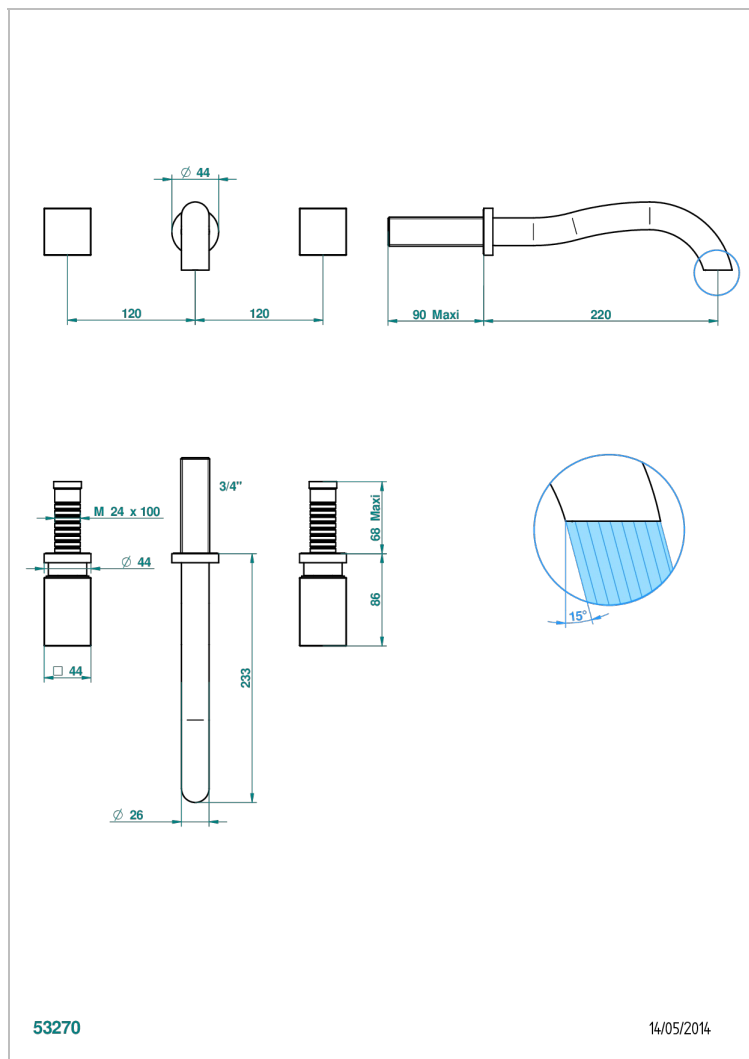

# BEYOND CRYSTAL - CHAMPAGNE CRYSTAL

U6J-41SGB

Trim only for wall mounted 3-hole bath mixer

## CHARACTERISTIC

- Beyond Crystal - Champagne crystal
- Trim only for wall mounted 3-hole bath mixer

## RELATED SKU'S

- Ref. G00-40AC Rough parts for wall mounted 3 hole mixer, cross handle version
- Ref. G00-40AM Rough parts for wall mounted 3 hole mixer, lever handle version