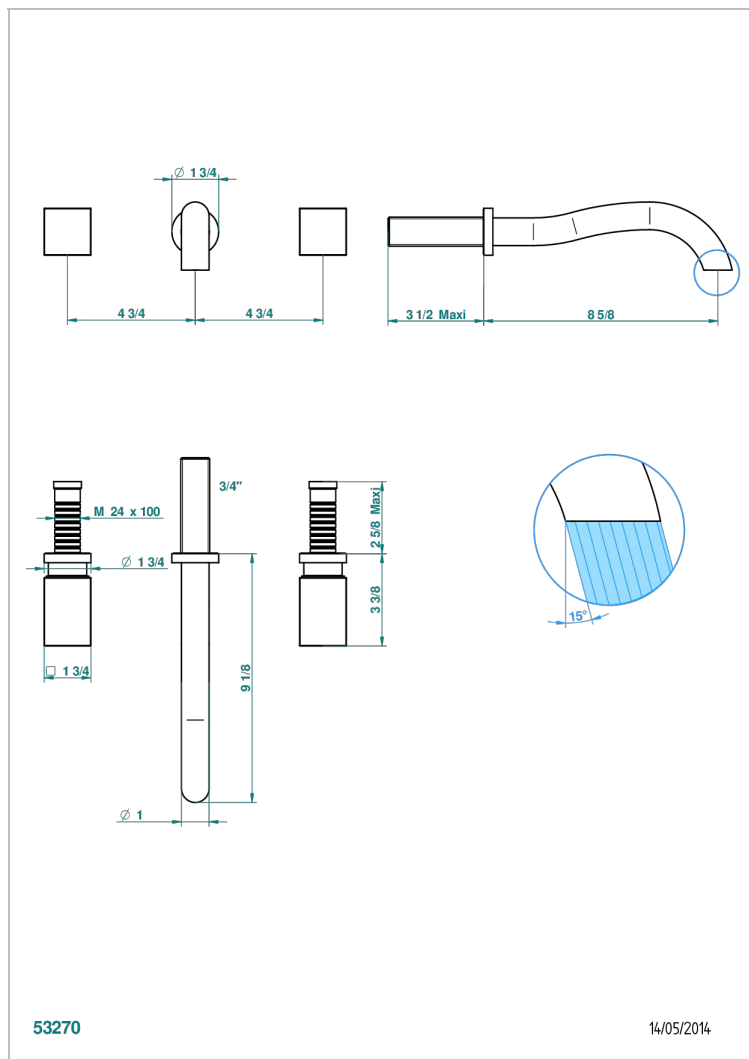

# BEYOND CRYSTAL - CHAMPAGNE CRYSTAL

U6J-41SGB

Trim only for wall mounted 3-hole bath mixer

## CHARACTERISTIC

- Beyond Crystal - Champagne crystal
- Trim only for wall mounted 3-hole bath mixer

## RELATED SKU'S

- Ref. G00-40AC Rough parts for wall mounted 3 hole mixer, cross handle version
- Ref. G00-40AM Rough parts for wall mounted 3 hole mixer, lever handle version