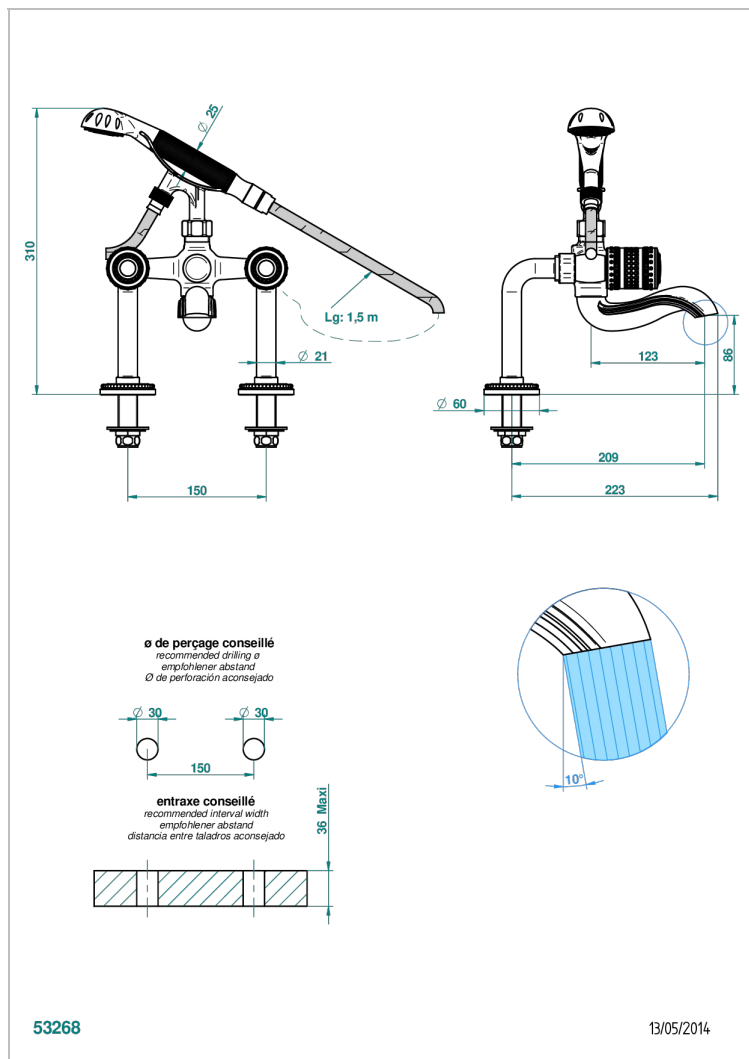

MONTE CARLO, WHITE GOLD PORCELAIN

U8C-13G

Rim mounted 2-hole bath/telephone shower mixer, shower and hose

CHARACTERISTIC

- ACS : 21ACCLY034

TECHNICAL SPECS

- Recommandé : 3 bars (max. 5 bars) - Advised : 43,5 psi (max. 72 psi)
- Bec : 75 l/min à 3 bars - Douchette : 9,5 l/min à 3 bars
- Spout : 19,8 gpm at 43.5 psi - Handshower : 2.5 gpm at 43.5 psi

STANDARDS

AVAILABLE FINITIONS

Antique nickel - H28
 Black ceram - D30
 Lacquered light bronze - D01
 Matt chrome - C02
 Matt gold - F07
 Matt nickel (color finish) - C01

Polished chrome (color finish) - A02
 Polished chrome / Polished gold (color finish) - G02
 Polished gold (color finish) - F01
 Polished nickel - B01
 Soft gold - F30
 Soft matt gold - F31

Varnished matt antique red copper (color finish) - H07