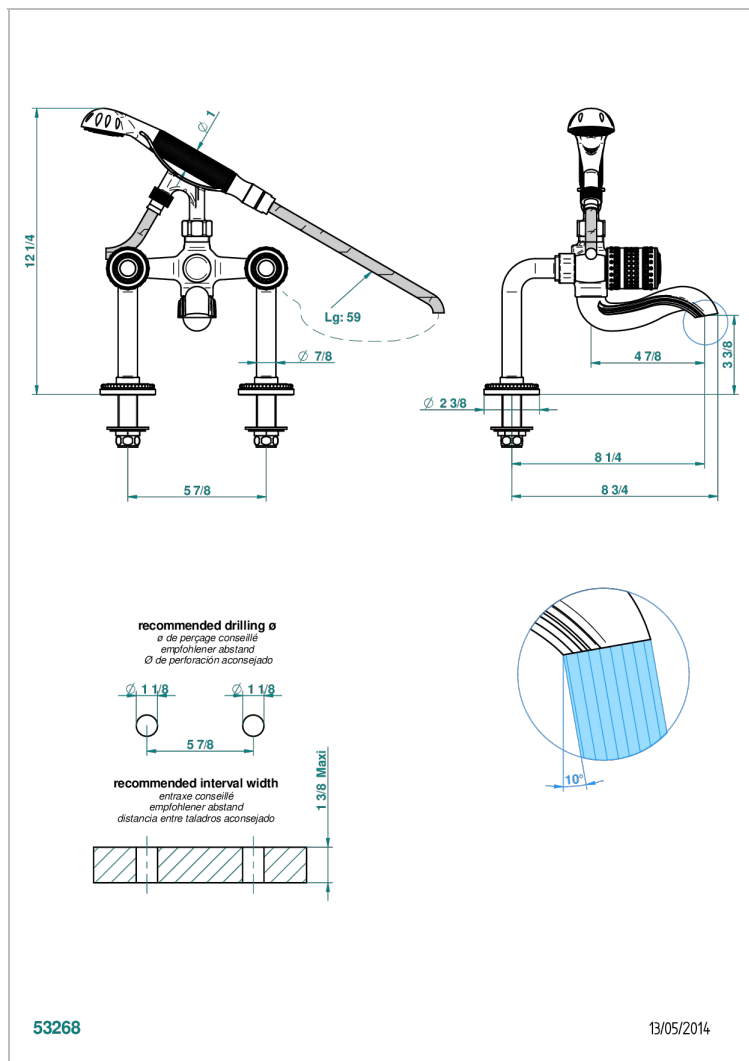

# MONTE CARLO, WHITE GOLD PORCELAIN

U8C-13G

Rim mounted 2-hole bath/telephone shower mixer, shower and hose

## CHARACTERISTIC

- ACS : 21ACCLY034

## TECHNICAL SPECS

- Recommandé : 3 bars (max. 5 bars) - Advised : 43,5 psi (max. 72 psi)
- Bec : 75 l/min à 3 bars - Douchette : 9,5 l/min à 3 bars
- Spout : 19,8 gpm at 43.5 psi - Handshower : 2.5 gpm at 43.5 psi

Varnished matt antique red copper (color finish) - H07