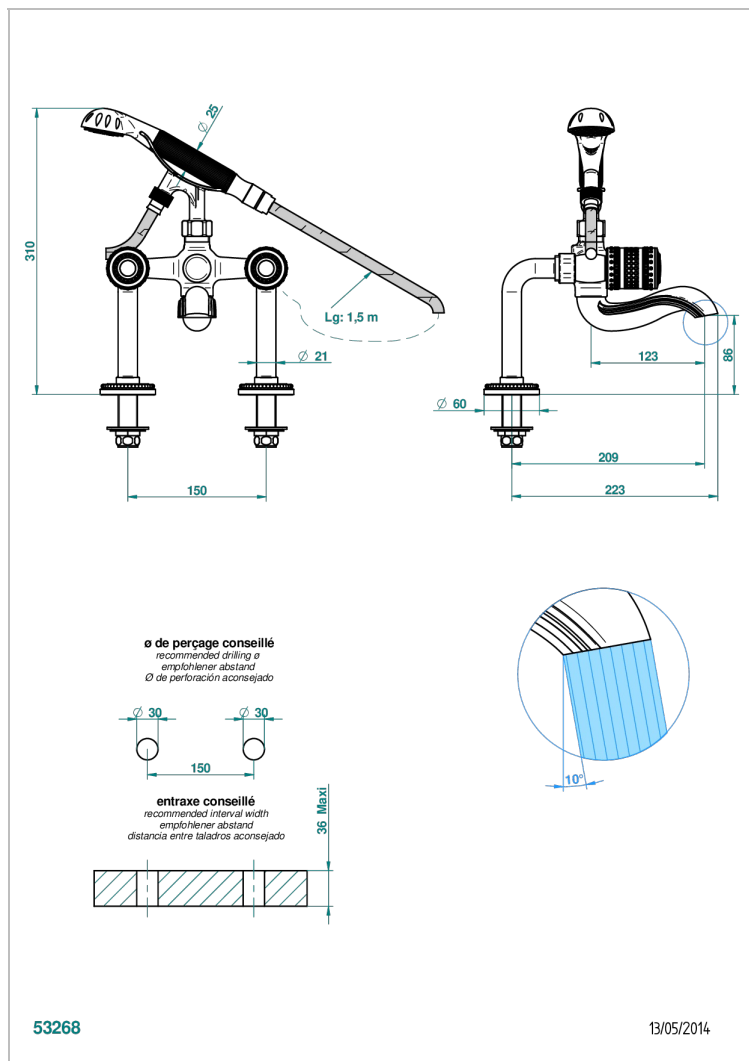

MONTE CARLO, WHITE GOLD PORCELAIN

U8C-13G

Rim mounted 2-hole bath/telephone shower mixer, shower and hose

CHARACTERISTIC

- ACS : 21ACCLY034

TECHNICAL SPECS

- Recommandé : 3 bars (max. 5 bars) - Advised : 43,5 psi (max. 72 psi)
- Bec : 75 l/min à 3 bars - Douchette : 9,5 l/min à 3 bars
- Spout : 19,8 gpm at 43.5 psi - Handshower : 2.5 gpm at 43.5 psi

STANDARDS

AVAILABLE FINITIONS

Antique nickel - H28
 Black ceram - D30
 Lacquered light bronze - D01
 Matt chrome - C02
 Matt gold - F07
 Matt nickel (color finish) - C01

Polished chrome (color finish) - A02
 Polished chrome / Polished gold (color finish) - G02
 Polished gold (color finish) - F01
 Polished nickel - B01
 Soft gold - F30
 Soft matt gold - F31

Varnished matt antique red copper (color finish) - H07