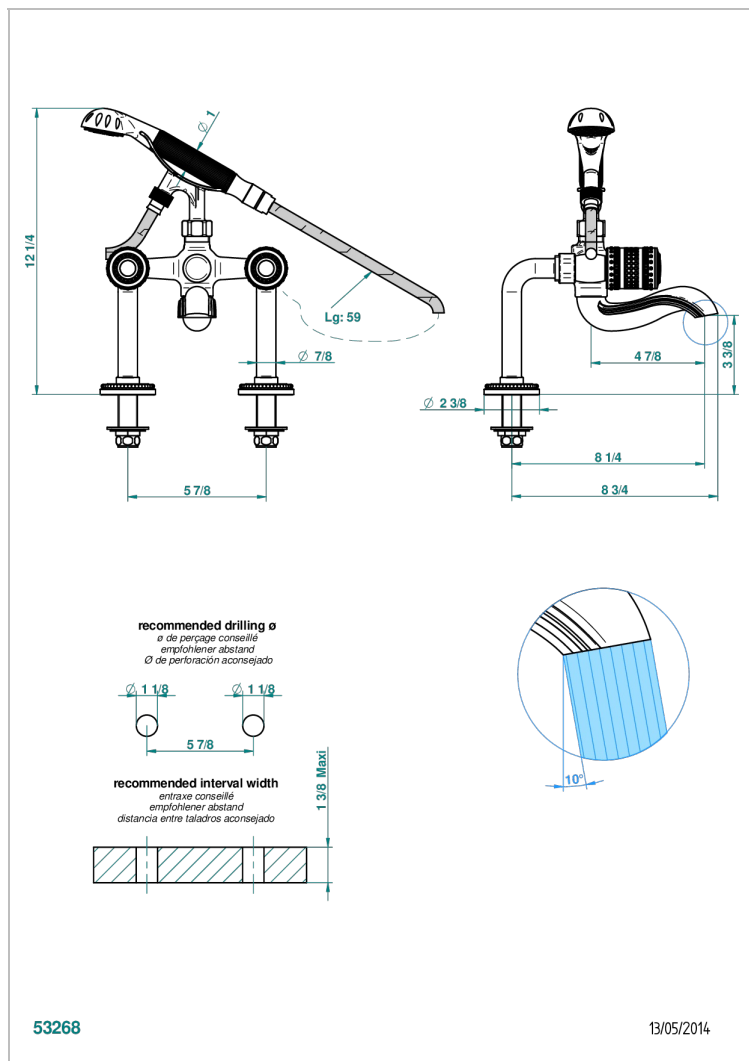

MONTE CARLO, WHITE GOLD PORCELAIN

U8C-13G

Rim mounted 2-hole bath/telephone shower mixer, shower and hose

CHARACTERISTIC

- ACS : 21ACCLY034

STANDARDS

TECHNICAL SPECS

- Recommandé : 3 bars (max. 5 bars) - Advised : 43,5 psi (max. 72 psi)
- Bec : 75 l/min à 3 bars - Douchette : 9,5 l/min à 3 bars
- Spout : 19,8 gpm at 43.5 psi - Handshower : 2.5 gpm at 43.5 psi

AVAILABLE FINITIONS

Antique nickel - H28
Black ceram - D30
Lacquered light bronze - D01
Matt chrome - C02
Matt gold - F07
Matt nickel (color finish) - C01

Polished chrome (color finish) - A02
Polished chrome / Polished gold (color finish) - G02
Polished gold (color finish) - F01
Polished nickel - B01
Soft gold - F30
Soft matt gold - F31

Varnished matt antique red copper (color finish) - H07