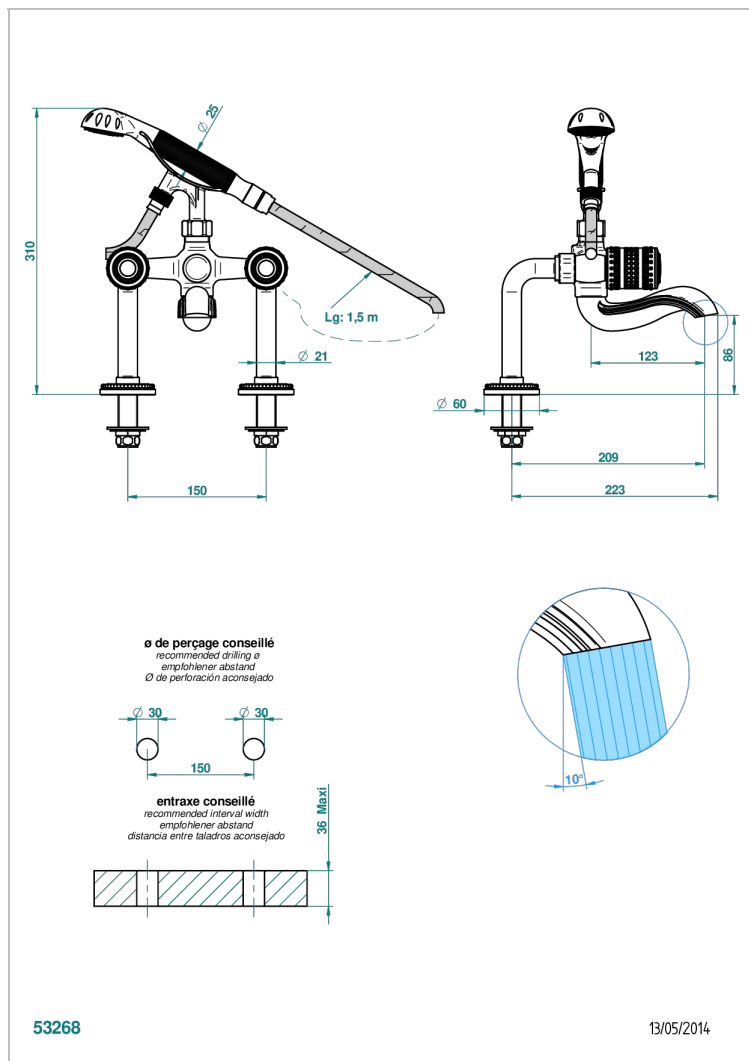

# MONTE CARLO, WHITE GOLD PORCELAIN

U8C-13G

Rim mounted 2-hole bath/telephone shower mixer, shower and hose

## CHARACTERISTIC

- ACS : 21ACCLY034

## TECHNICAL SPECS

- Recommandé : 3 bars (max. 5 bars) - Advised : 43,5 psi (max. 72 psi)
- Bec : 75 l/min à 3 bars - Douchette : 9,5 l/min à 3 bars
- Spout : 19,8 gpm at 43.5 psi - Handshower : 2.5 gpm at 43.5 psi