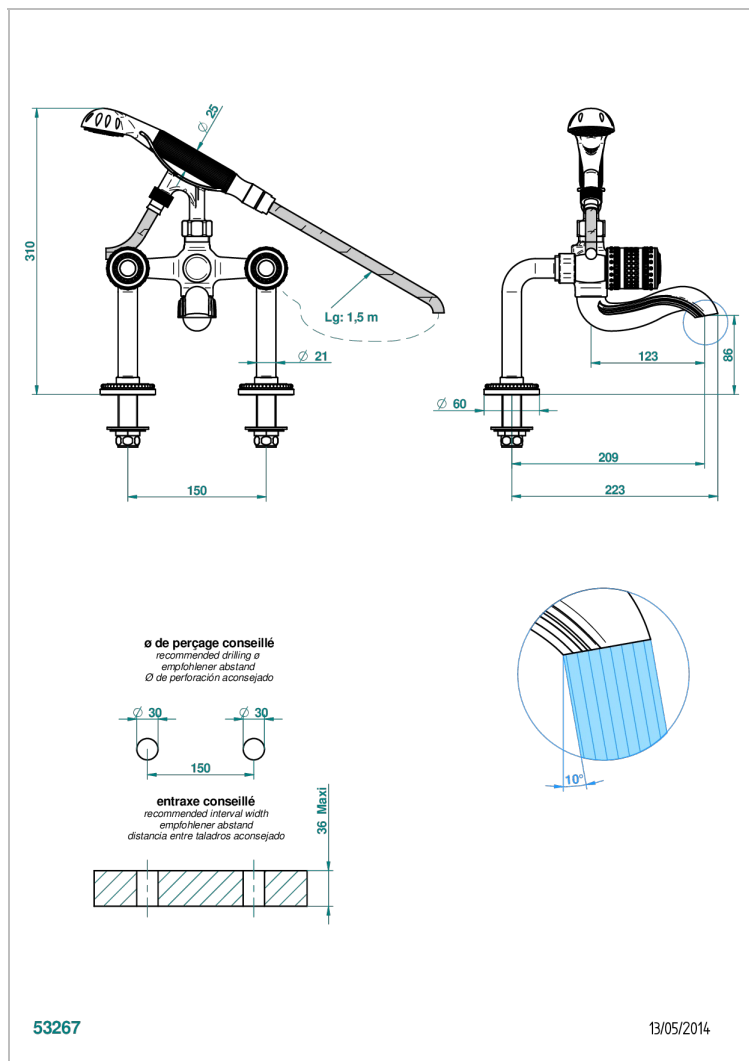

MONTE CARLO, GOLD PORCELAIN

U8B-13G

Rim mounted 2-hole bath/telephone shower mixer, shower and hose

THG
PARIS

CHARACTERISTIC

- ACS : 21ACCLY034

STANDARDS

AVAILABLE FINITIONS

Varnished matt antique red copper (color finish) - H07

TECHNICAL SPECS

- Recommandé : 3 bars (max. 5 bars) - Advised : 43,5 psi (max. 72 psi)
- Bec : 75 l/min à 3 bars - Douchette : 9,5 l/min à 3 bars
- Spout : 19,8 gpm at 43.5 psi - Handshower : 2.5 gpm at 43.5 psi