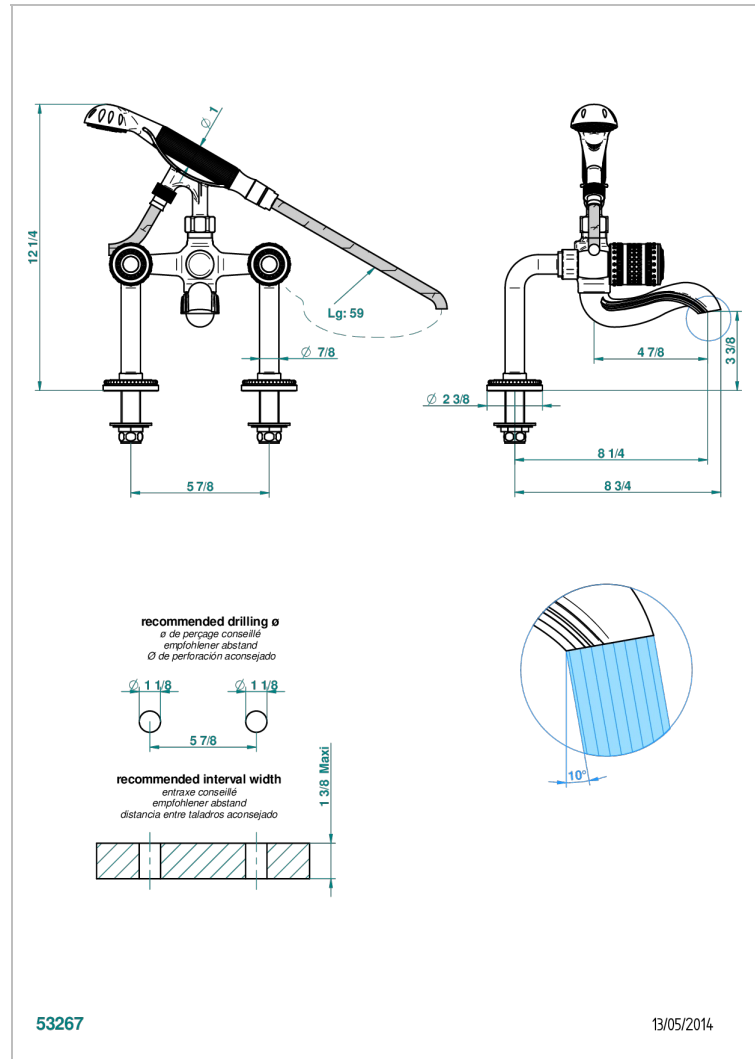

MONTE CARLO, GOLD PORCELAIN

U8B-13G

Rim mounted 2-hole bath/telephone shower mixer, shower and hose

THG[®]
PARIS

CHARACTERISTIC

- ACS : 21ACCLY034

TECHNICAL SPECS

- Recommandé : 3 bars (max. 5 bars) - Advised : 43,5 psi (max. 72 psi)
- Bec : 75 l/min à 3 bars - Douchette : 9,5 l/min à 3 bars
- Spout : 19,8 gpm at 43.5 psi - Handshower : 2.5 gpm at 43.5 psi

STANDARDS

AVAILABLE FINITIONS

Antique nickel - H28
 Black ceram - D30
 Lacquered light bronze - D01
 Matt chrome - C02
 Matt gold - F07
 Matt nickel (color finish) - C01

Polished chrome (color finish) - A02
 Polished chrome / Polished gold (color finish) - G02
 Polished gold (color finish) - F01
 Polished nickel - B01
 Soft gold - F30
 Soft matt gold - F31

Varnished matt antique red copper (color finish) - H07