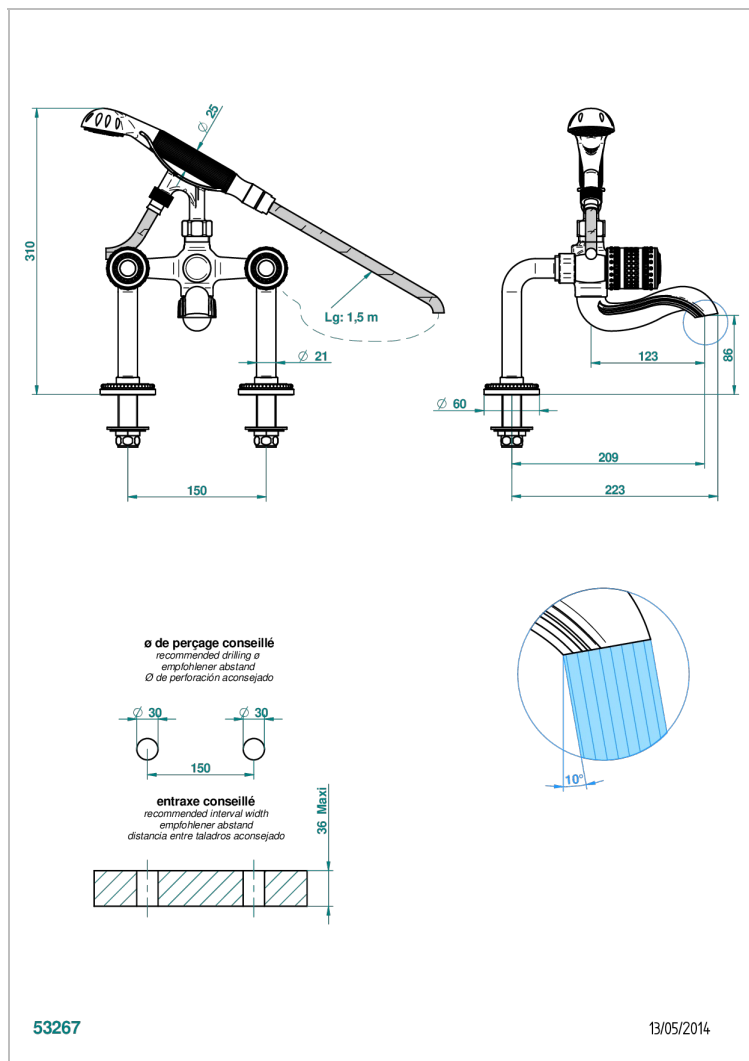

MONTE CARLO, GOLD PORCELAIN

U8B-13G

Rim mounted 2-hole bath/telephone shower mixer, shower and hose

THG
PARIS

CHARACTERISTIC

- ACS : 21ACCLY034

STANDARDS

TECHNICAL SPECS

- Recommandé : 3 bars (max. 5 bars) - Advised : 43,5 psi (max. 72 psi)
- Bec : 75 l/min à 3 bars - Douchette : 9,5 l/min à 3 bars
- Spout : 19,8 gpm at 43.5 psi - Handshower : 2.5 gpm at 43.5 psi

AVAILABLE FINITIONS

Varnished matt antique red copper (color finish) - H07