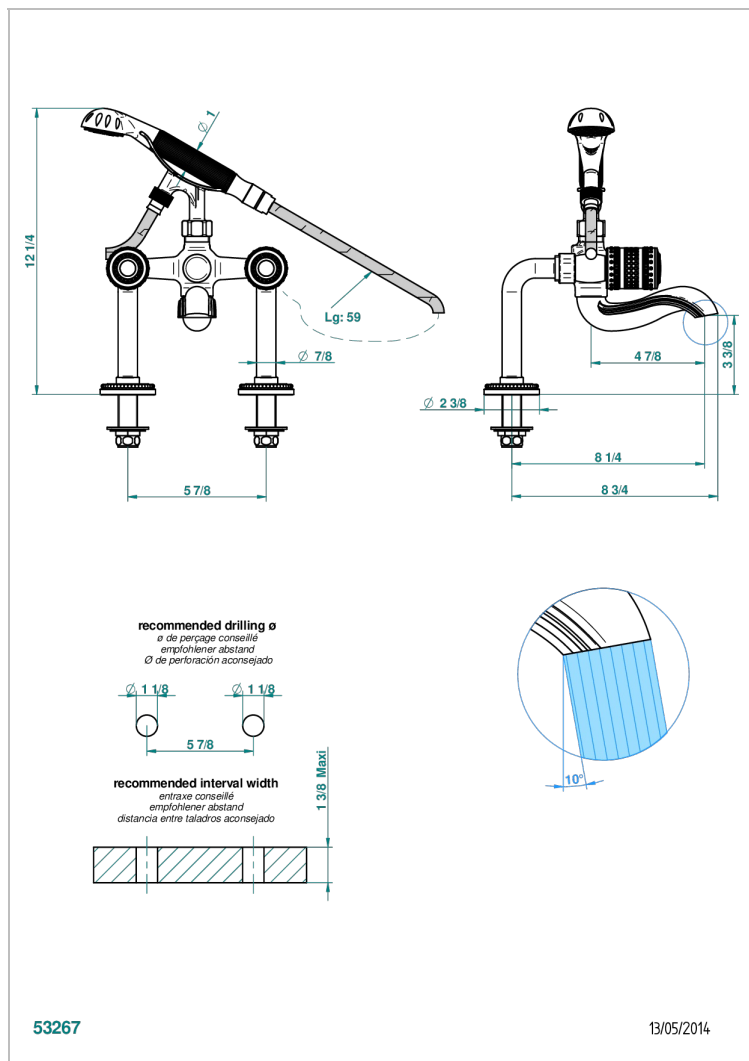

# MONTE CARLO, GOLD PORCELAIN

U8B-13G

Rim mounted 2-hole bath/telephone shower mixer, shower and hose

## CHARACTERISTIC

- ACS : 21ACCLY034

## TECHNICAL SPECS

- Recommandé : 3 bars (max. 5 bars) - Advised : 43,5 psi (max. 72 psi)
- Bec : 75 l/min à 3 bars - Douchette : 9,5 l/min à 3 bars
- Spout : 19,8 gpm at 43.5 psi - Handshower : 2.5 gpm at 43.5 psi