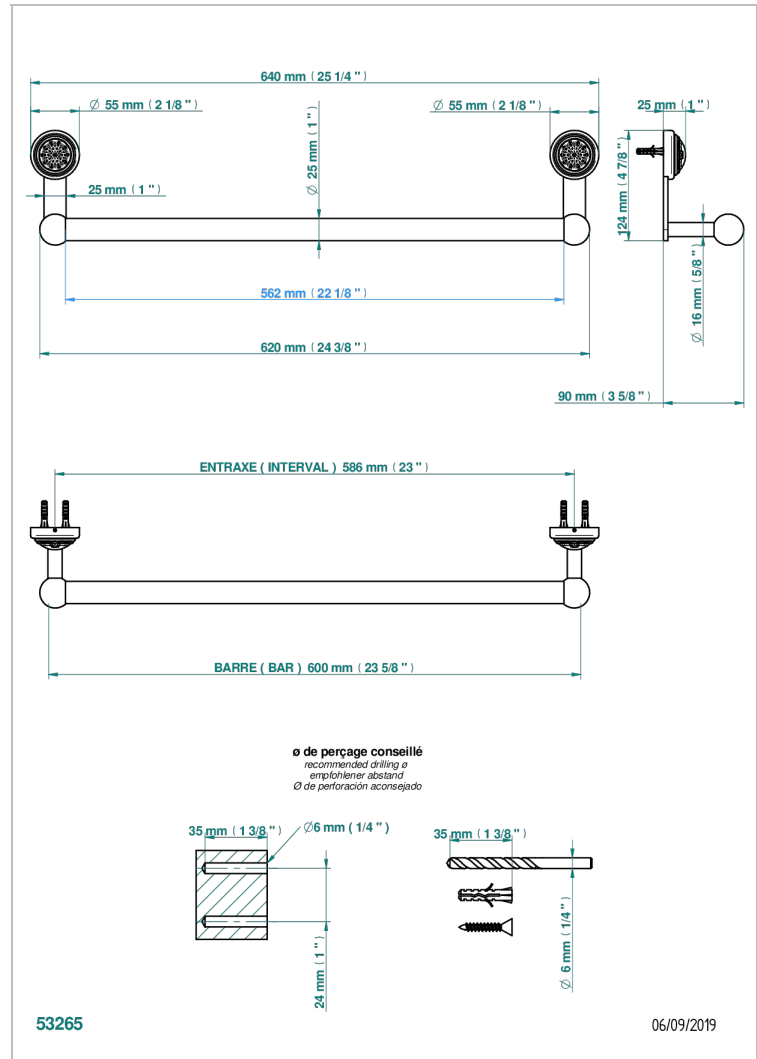

# DAHLIA

A41-526/60

Bath towel holder, length: 600 mm

## CHARACTERISTIC

- Dahlia
- Bath towel holder, length: 600 mm