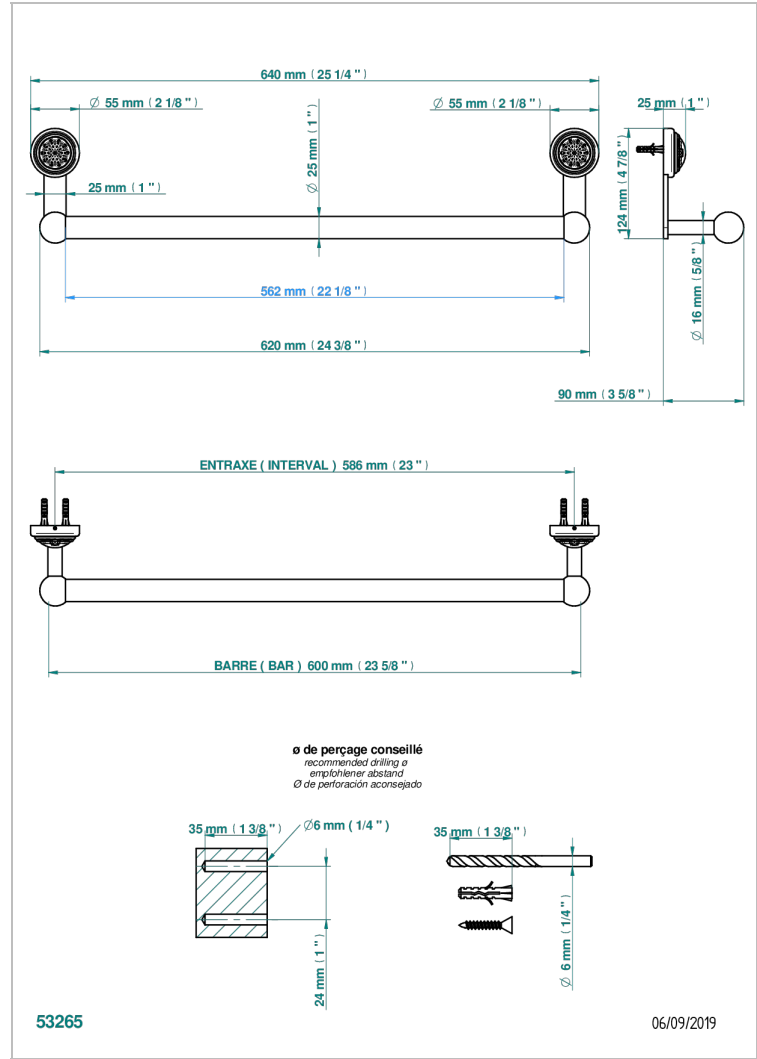

DAHLIA

A41-526/60

Bath towel holder, length: 600 mm

CHARACTERISTIC

- Dahlia
- Bath towel holder, length: 600 mm

AVAILABLE FINITIONS

Antique nickel - H28
Black ceram - D30
Blush PVD - H62
Brass color PVD - H49
Brown bronze color PVD - F33
Gold color PVD - H52