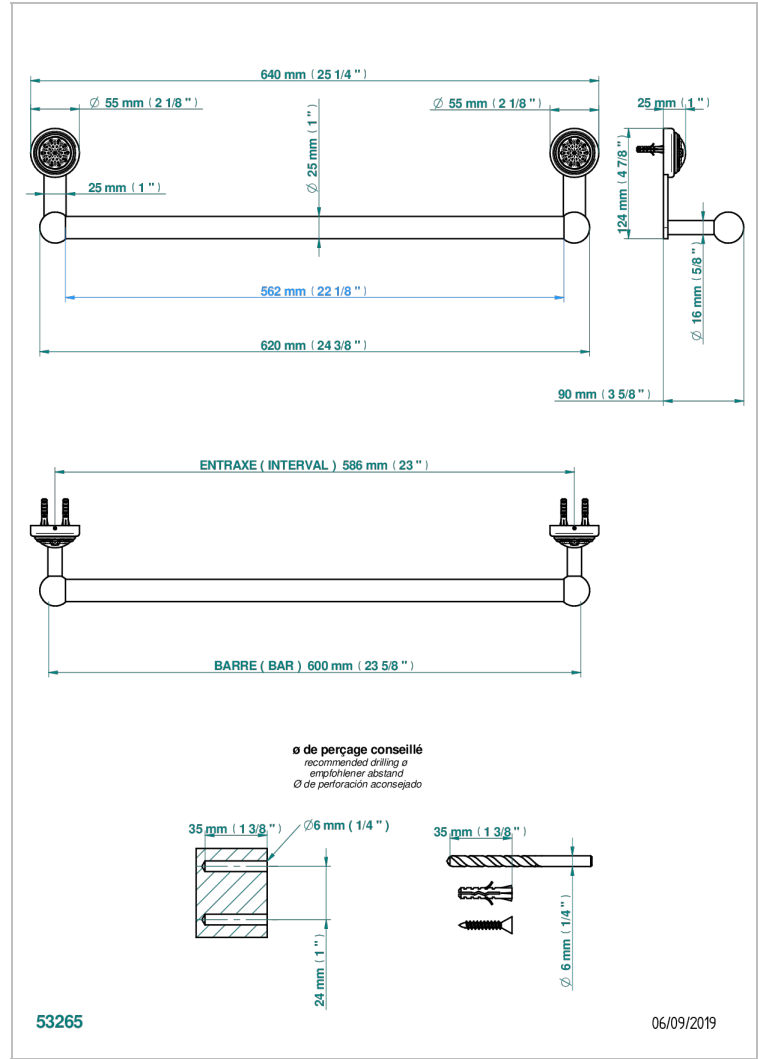

DAHLIA

A41-526/60

Bath towel holder, length: 600 mm

CHARACTERISTIC

- Dahlia
- Bath towel holder, length: 600 mm

AVAILABLE FINITIONS

Antique nickel - H28
Black ceram - D30
Blush PVD - H62
Brass color PVD - H49
Brown bronze color PVD - F33
Gold color PVD - H52