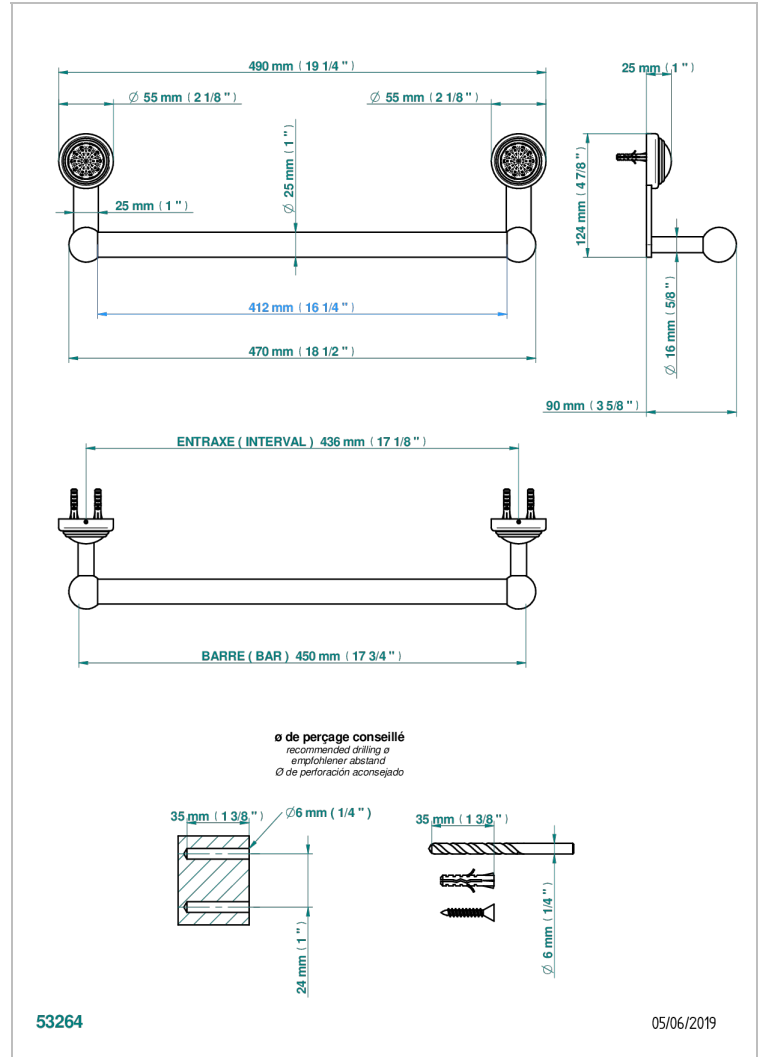

# DAHLIA

A41-526/45

Bath towel holder, length: 450 mm

THG<sup>®</sup>  
PARIS

## CARACTERÍSTICAS

- Dahlia
- Bath towel holder, length: 450 mm