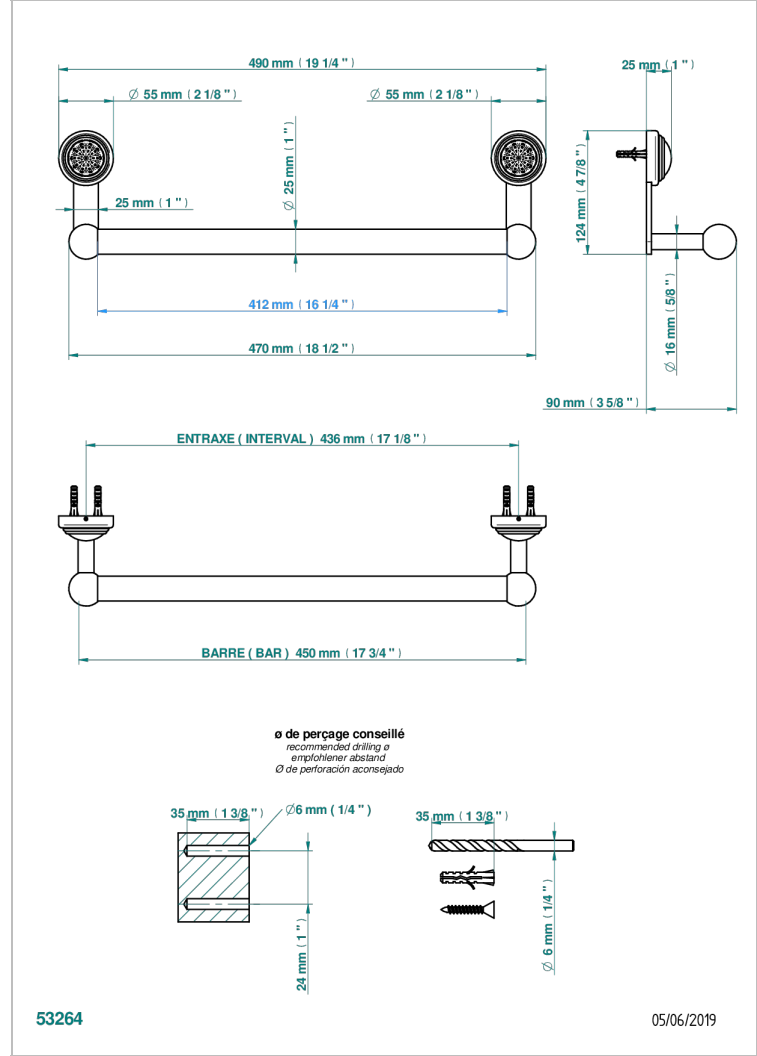

# DAHLIA

A41-526/45

Bath towel holder, length: 450 mm

## CHARACTERISTIC

- Dahlia
- Bath towel holder, length: 450 mm