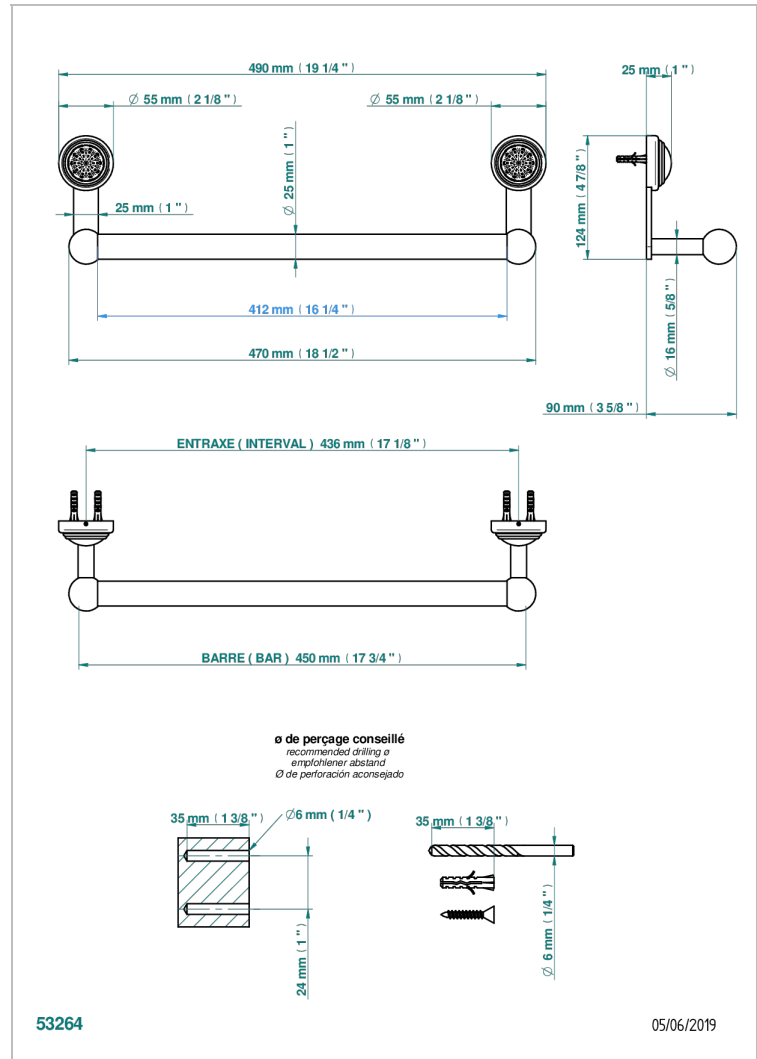

DAHLIA

A41-526/45

Bath towel holder, length: 450 mm

THG[®]
PARIS

CHARACTERISTIC

- Dahlia
- Bath towel holder, length: 450 mm

AVAILABLE FINITIONS

Antique nickel - H28
Black ceram - D30
Blush PVD - H62
Brass color PVD - H49
Brown bronze color PVD - F33
Gold color PVD - H52